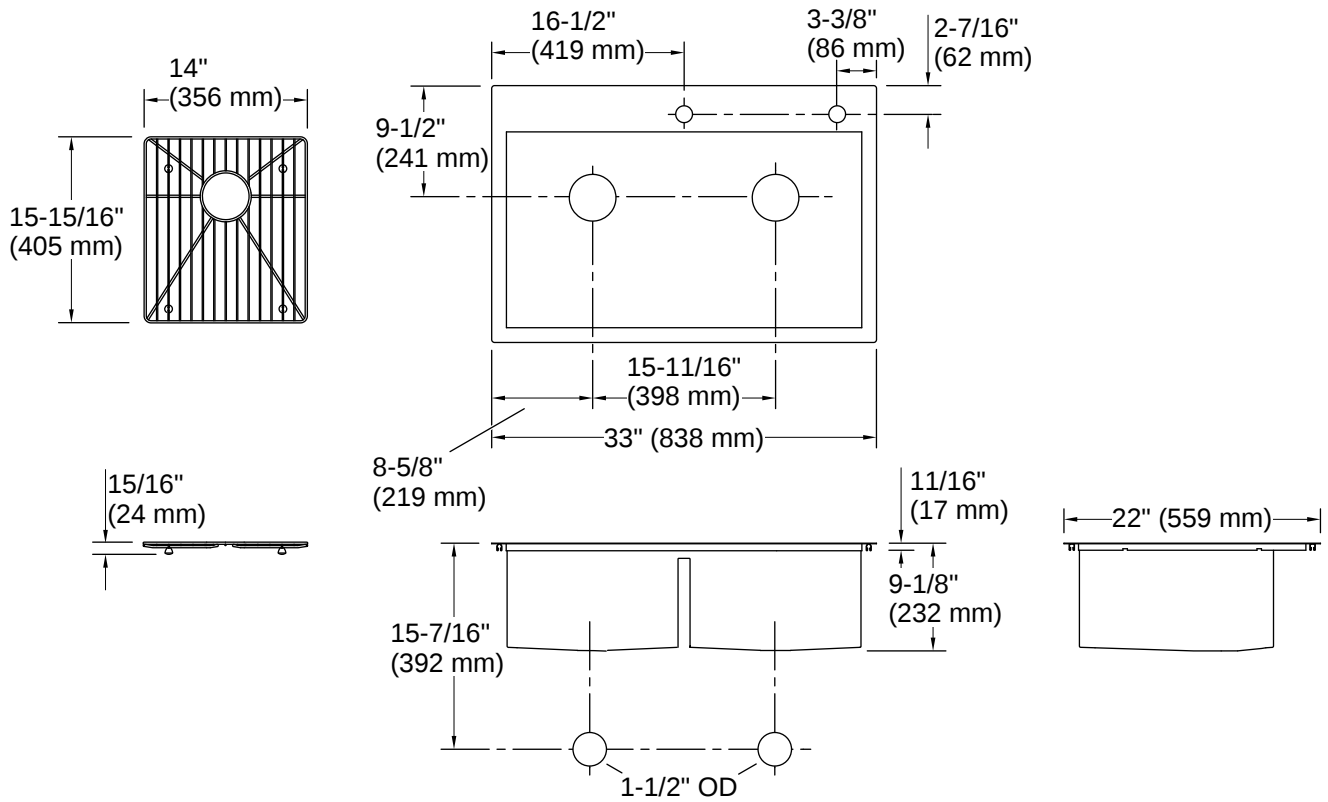

Installation

- Top-mount or undermount

Installation Notes

Install this product according to the installation instructions.