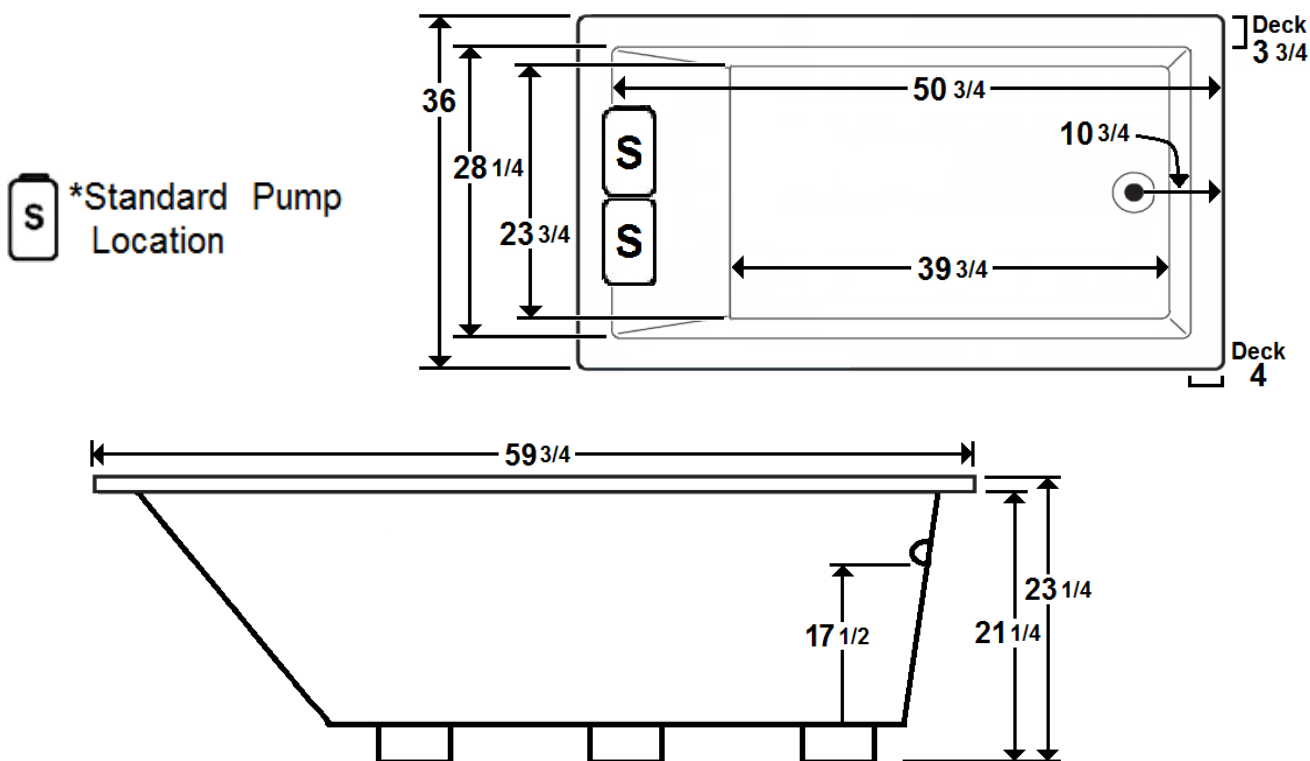

Laurel Mountain

PARKER 5

60" x 36" Drop-In Acrylic Combo Bath

Model Number
6036PWA064
Drop-In Combo Bath in White

Features

- Color-matched jet trim
- 10 adjustable hydrotherapy jets
- 20 high output lateral air jets
- Constructed of high-gloss durable acrylic
- 3-Speed control for the 13 Amp pump
- 12.0 Amp variable speed blower
- Textured floor
- Pre-leveled base for easy installation
- Can be installed as an undermount
- Made in the USA

All dimensions are +/- 1/2" and subject to change without notice

Technical Information

- Weight: 188 lbs.
- Water Depth to Overflow: 17 1/2"
- Water Operating Level:
- Water Capacity: 82 gal.
- Sump Dimension: 39 3/4" x 23 3/4"