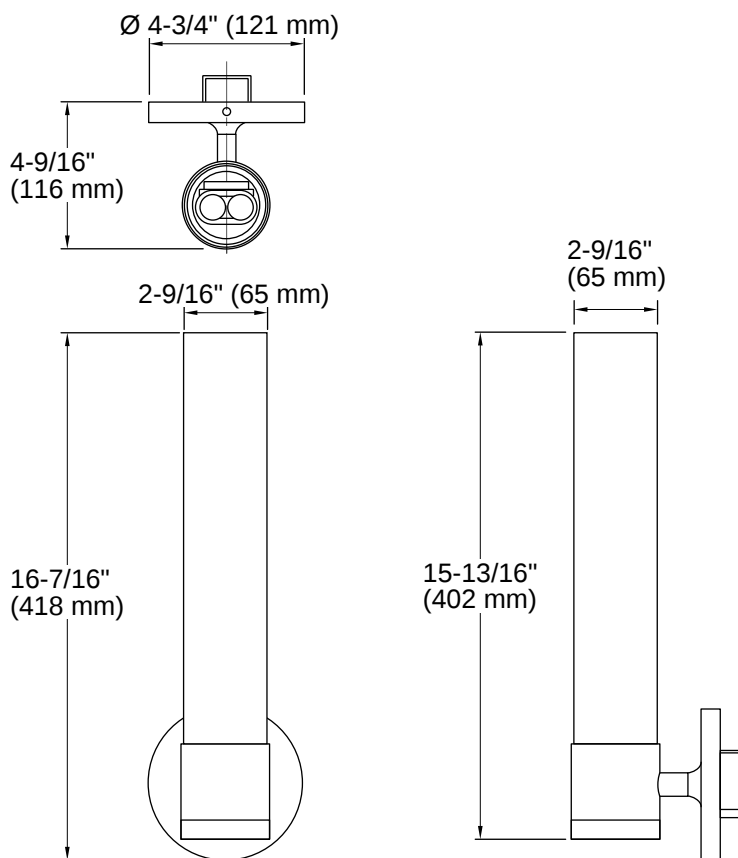

Installation Notes

Install this product according to the installation instructions.

There is only one ground wire for the entire wall sconce.

If installing this sconce as a grooming light, install one sconce on either side of the mirror. Mount each sconce a maximum of 20" (508 mm) from the center line of the mirror.

The proper height of the sconce depends upon the height of the user. Refer to the installation guide to determine the proper height.