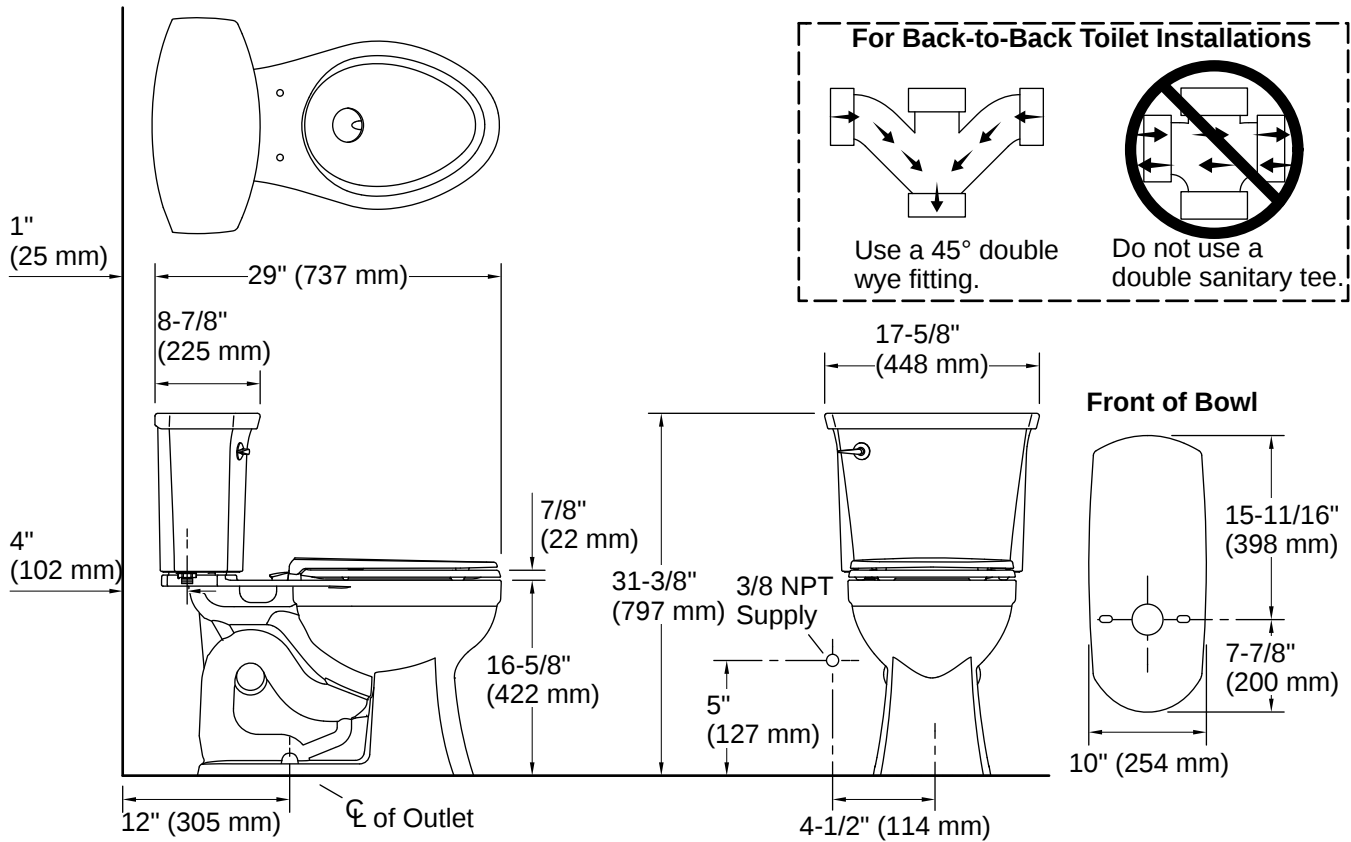

Elliston® | K-33202

The Complete Solution® two-piece elongated toilet, 1.28 gpf

Features

- Two-piece design
- Elongated bowl offers added room and comfort
- Comfort Height® feature offers chair-height seating that makes sitting down and standing up easier for most adults
- 1.28 gpf (4.8 lpf)
- Left-hand Polished Chrome trip lever
- 2-1/8" (54 mm) fully glazed trapway
- Revolution 360® flushing technology generates a forceful swirling motion to keep the bowl clean longer
- Sanitary guard where bowl and tank meet for ease of cleaning
- The Complete Solution toilets provide everything you need, including bowl, tank, seat, wax ring, and hardware
- Coordinates with other products in the Elliston collection
- AquaPiston® canister optimizes the flow out of the tank, harnessing gravity and the natural, powerful reducing cascade of water to increase the power and effectiveness of the flush
- Easy-to-flush canister design requires less force to actuate than a 3" (76 mm) flapper, and has 90% less exposed seal material which resists conditions that cause wear, tear, shrinkage and swelling

Technical Information

Rough-in:	Standard 12" (305mm)
Flush Type:	AquaPiston, Revolution 360
Flush Rate:	1.28 gpf (4.8 lpf)
Bowl Shape:	Elongated
Seat-Mounting Holes:	5-1/2" (140 mm)
Waste Outlet:	Floor
Trapway Size:	2" (51 mm)
Trapway Type:	Exposed
Water Surface Size:	10" x 8" (254 mm x 203 mm)
Rim to Water Surface:	6-3/4" (171 mm)

Warranty

See website for detailed warranty information.

KOHLER® Toilets and Seats Limited Warranty

Installation

- Three-bolt quick-connect installation
- Standard 12" (305 mm) rough-in
- Supply line sold separately