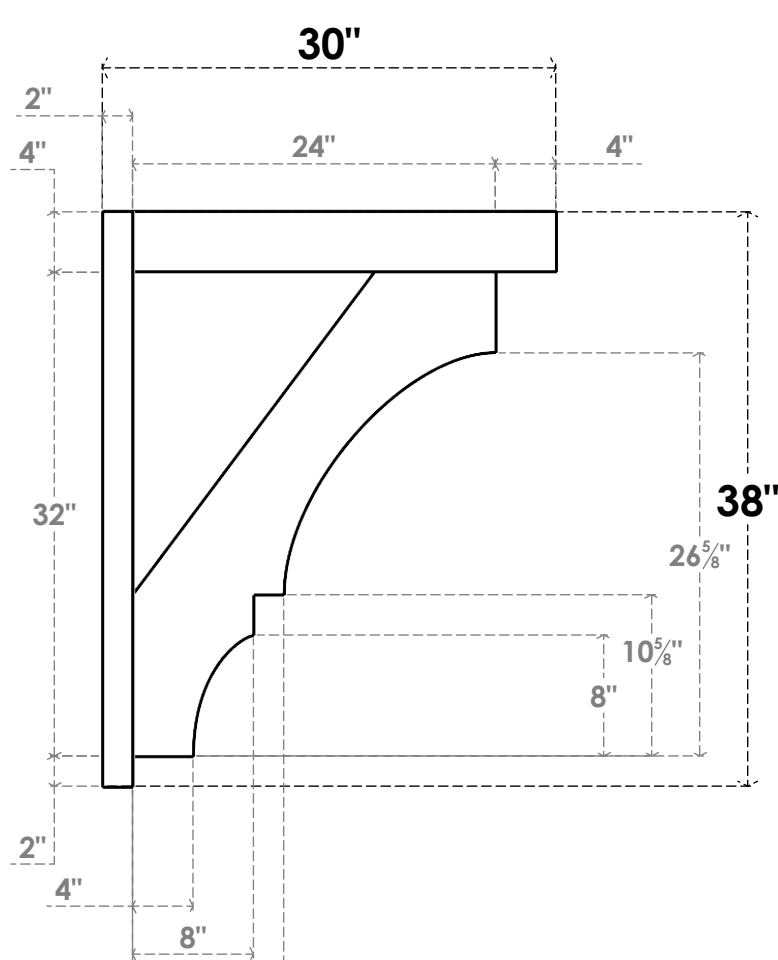

**ITEM NUMBER: OUTUROC040X060X30000X38000X040X020X040BOA44RCPR**

4"W TOP X 6"W BACK X 30"D X 38"H X 4"T TOP X 2"T BACK TIMBERTHANE ROUGH CEDAR BALBOA FAUX WOOD OPEN OUTLOOKER, BLOCK TOP AND BACK, 4"W CLOSED BRACE, PRIMED TAN

**SIDE PROFILE**

**FRONT PROFILE**

**ISOMETRIC**

EKENA MILLWORK  
2300 WEST MAIN ST.  
CLARKSVILLE, TX 75426  
TOLL FREE: 866-607-0453  
WWW.EKENAMILLWORK.COM

**NOTES**

1. INSTALLATION TO BE COMPLETED IN ACCORDANCE WITH MANUFACTURER'S SPECIFICATIONS.
2. DRAWING MAY NOT BE TO SCALE
3. THIS DRAWING IS INTENDED FOR DESIGN AND PLANNING PURPOSES ONLY.
4. ALL INFORMATION CONTAINED HEREIN WAS CURRENT AT THE TIME OF DEVELOPMENT BUT MUST BE REVIEWED AND APPROVED BY THE PRODUCT MANUFACTURER TO BE CONSIDERED ACCURATE.
5. TIMBERTHANE ARCHITECTURAL PRODUCTS ARE MADE FROM HIGH DENSITY URETHANE AND COME FACTORY PRIMED