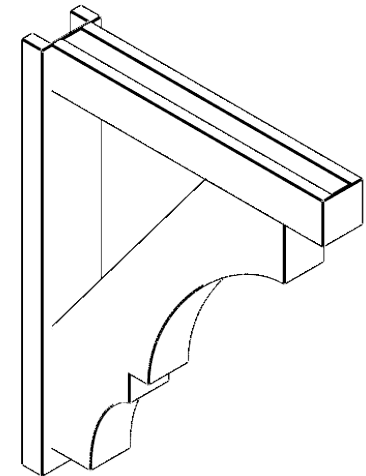

**ITEM NUMBER: OUTUROC040X060X30000X38000X040X020X040BOA44RCPR**

4"W TOP X 6"W BACK X 30"D X 38"H X 4"T TOP X 2"T BACK TIMBERTHANE ROUGH CEDAR BALBOA FAUX WOOD OPEN OUTLOOKER, BLOCK TOP AND BACK, 4"W CLOSED BRACE, PRIMED TAN

**SIDE PROFILE**

**FRONT PROFILE**

**ISOMETRIC**

EKENA MILLWORK  
2300 WEST MAIN ST.  
CLARKSVILLE, TX 75426  
TOLL FREE: 866-607-0453  
WWW.EKENAMILLWORK.COM

**NOTES**

1. INSTALLATION TO BE COMPLETED IN ACCORDANCE WITH MANUFACTURER'S SPECIFICATIONS.
2. DRAWING MAY NOT BE TO SCALE
3. THIS DRAWING IS INTENDED FOR DESIGN AND PLANNING PURPOSES ONLY.
4. ALL INFORMATION CONTAINED HEREIN WAS CURRENT AT THE TIME OF DEVELOPMENT BUT MUST BE REVIEWED AND APPROVED BY THE PRODUCT MANUFACTURER TO BE CONSIDERED ACCURATE.
5. TIMBERTHANE ARCHITECTURAL PRODUCTS ARE MADE FROM HIGH DENSITY URETHANE AND COME FACTORY PRIMED