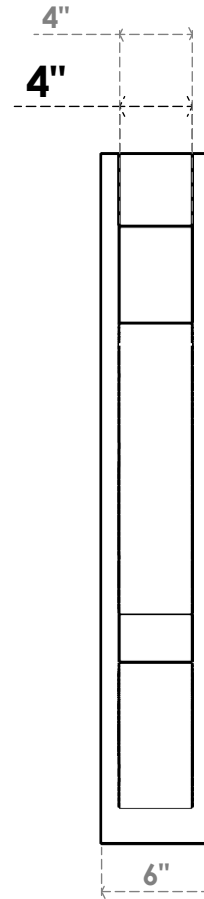

**ITEM NUMBER: OUTUROC040X060X30000X38000X040X020X040BOA44RCPR**

4"W TOP X 6"W BACK X 30"D X 38"H X 4"T TOP X 2"T BACK TIMBERTHANE ROUGH CEDAR BALBOA FAUX WOOD OPEN OUTLOOKER, BLOCK TOP AND BACK, 4"W CLOSED BRACE, PRIMED TAN

**SIDE PROFILE**

**FRONT PROFILE**

**ISOMETRIC**

EKENA MILLWORK  
2300 WEST MAIN ST.  
CLARKSVILLE, TX 75426  
TOLL FREE: 866-607-0453  
WWW.EKENAMILLWORK.COM

**NOTES**

1. INSTALLATION TO BE COMPLETED IN ACCORDANCE WITH MANUFACTURER'S SPECIFICATIONS.
2. DRAWING MAY NOT BE TO SCALE
3. THIS DRAWING IS INTENDED FOR DESIGN AND PLANNING PURPOSES ONLY.
4. ALL INFORMATION CONTAINED HEREIN WAS CURRENT AT THE TIME OF DEVELOPMENT BUT MUST BE REVIEWED AND APPROVED BY THE PRODUCT MANUFACTURER TO BE CONSIDERED ACCURATE.
5. TIMBERTHANE ARCHITECTURAL PRODUCTS ARE MADE FROM HIGH DENSITY URETHANE AND COME FACTORY PRIMED