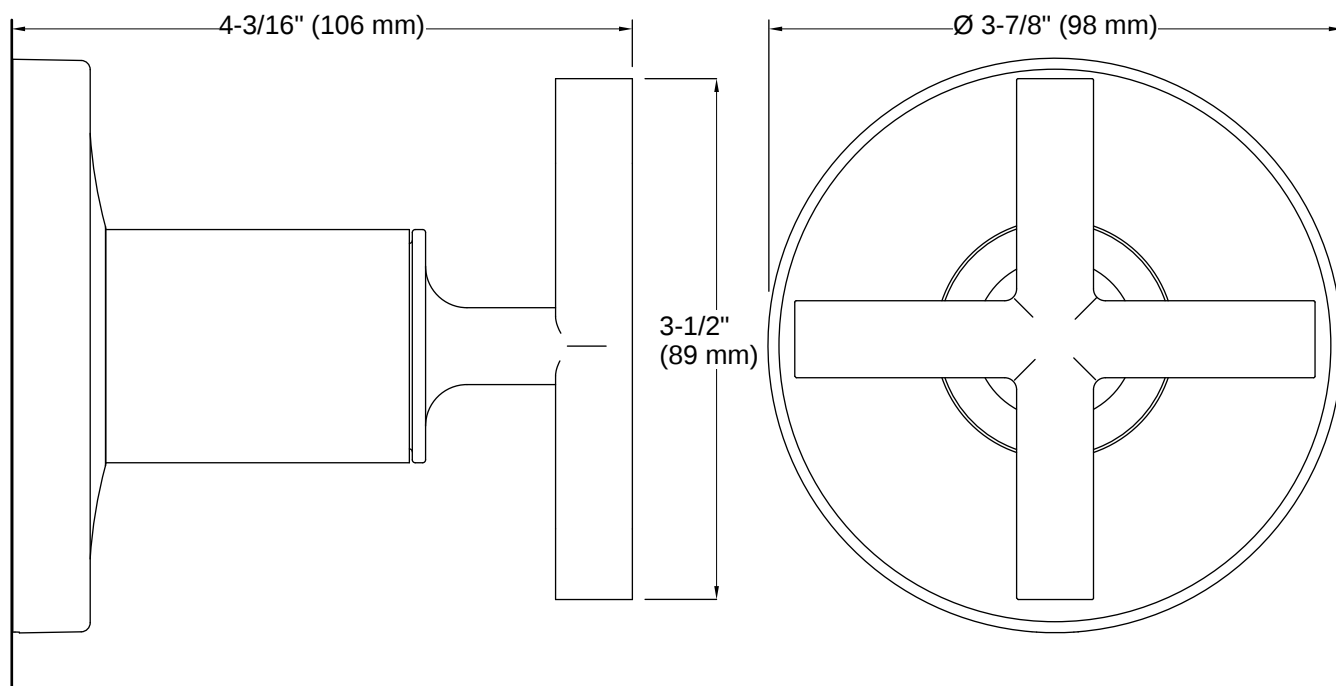

Installation

- Trim only; requires valve to complete installation (sold separately)
- Patented K-joint installation technology ensures consistent trim appearance, regardless of variability in valve rough-in