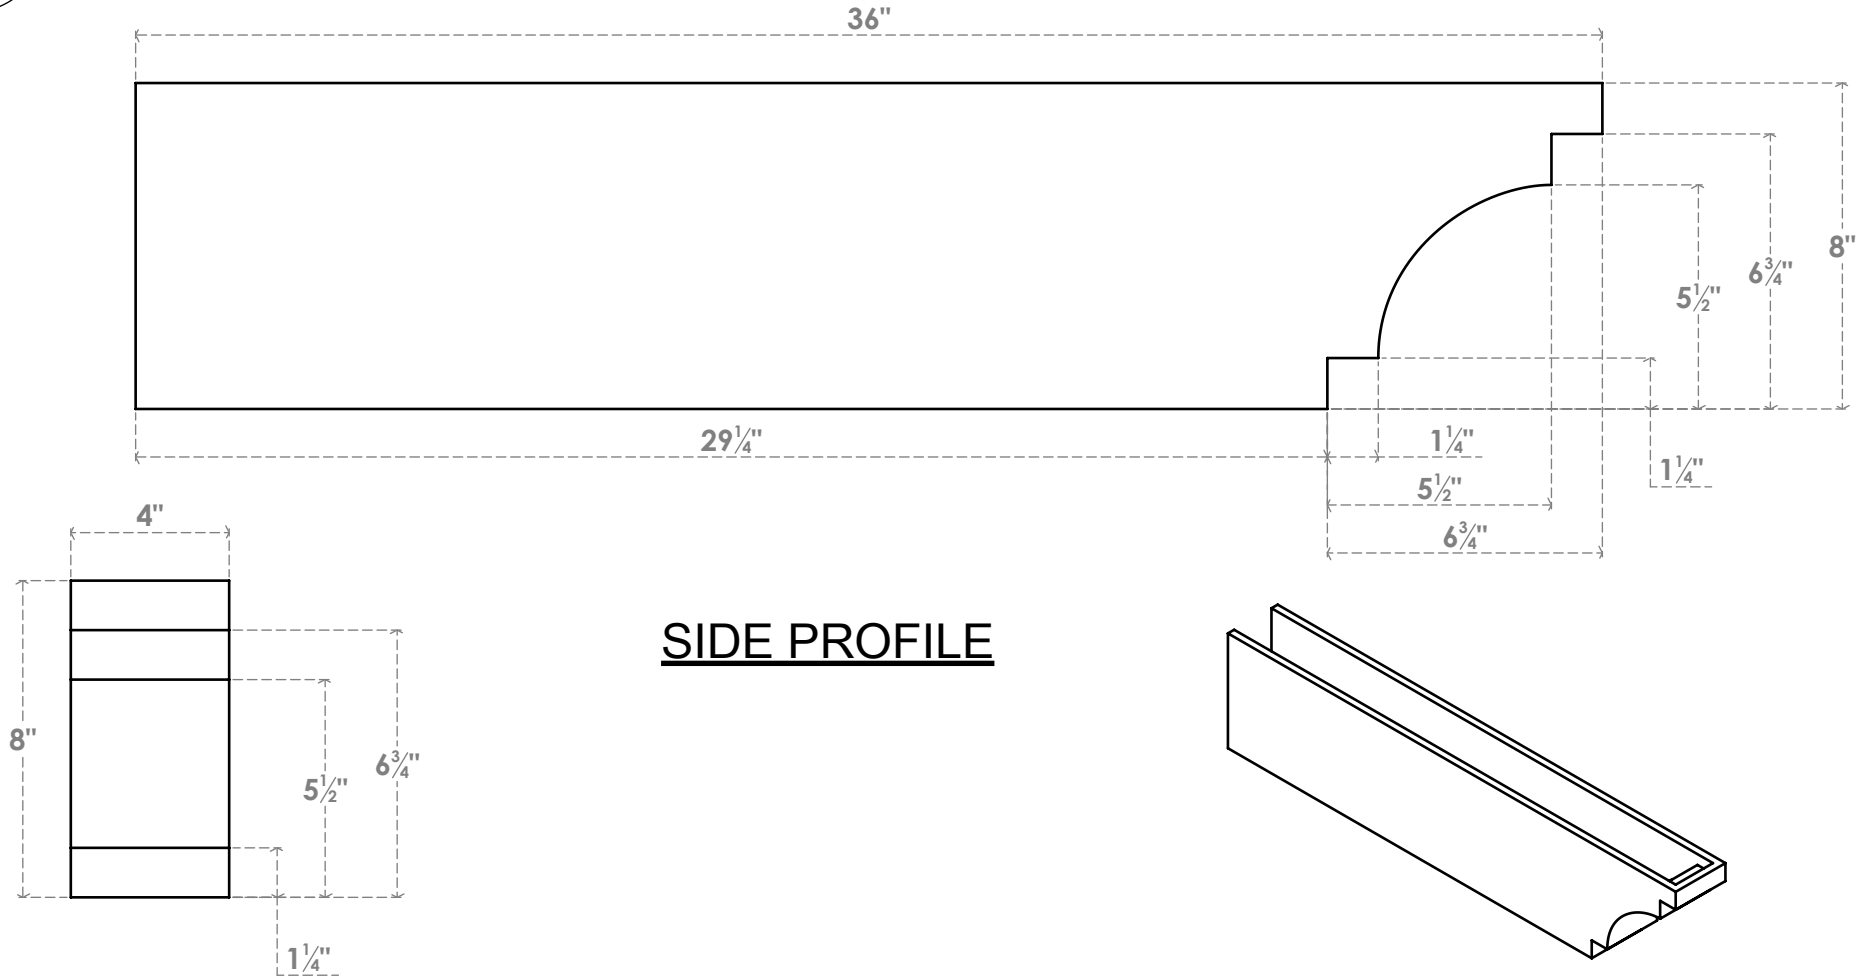

# RFTP04X08X36MED

4"W X 8"H X 36"L MEDITERRANEAN ARCHITECTURAL GRADE PVC RAFTER TAIL

SIDE PROFILE

FRONT PROFILE

ISOMETRIC

EKENA MILLWORK  
 2300 WEST MAIN ST.  
 CLARKSVILLE, TX 75426  
 TOLL FREE: 866-607-0453  
 WWW.EKENAMILLWORK.COM

NOTES

1. INSTALLATION TO BE COMPLETED IN ACCORDANCE WITH MANUFACTURER'S SPECIFICATIONS.
2. DRAWING MAY NOT BE TO SCALE
3. THIS DRAWING IS INTENDED FOR DESIGN AND PLANNING PURPOSES ONLY.
4. ALL INFORMATION CONTAINED HEREIN WAS CURRENT AT THE TIME OF DEVELOPMENT BUT MUST BE REVIEWED AND APPROVED BY THE PRODUCT MANUFACTURER TO BE CONSIDERED ACCURATE.
5. ARCHITECTURAL GRADE PVC PRODUCTS ARE MADE FROM EXPANDED CELLULAR PVC AND COME NATURALLY WHITE BUT MAY BE PAINTED