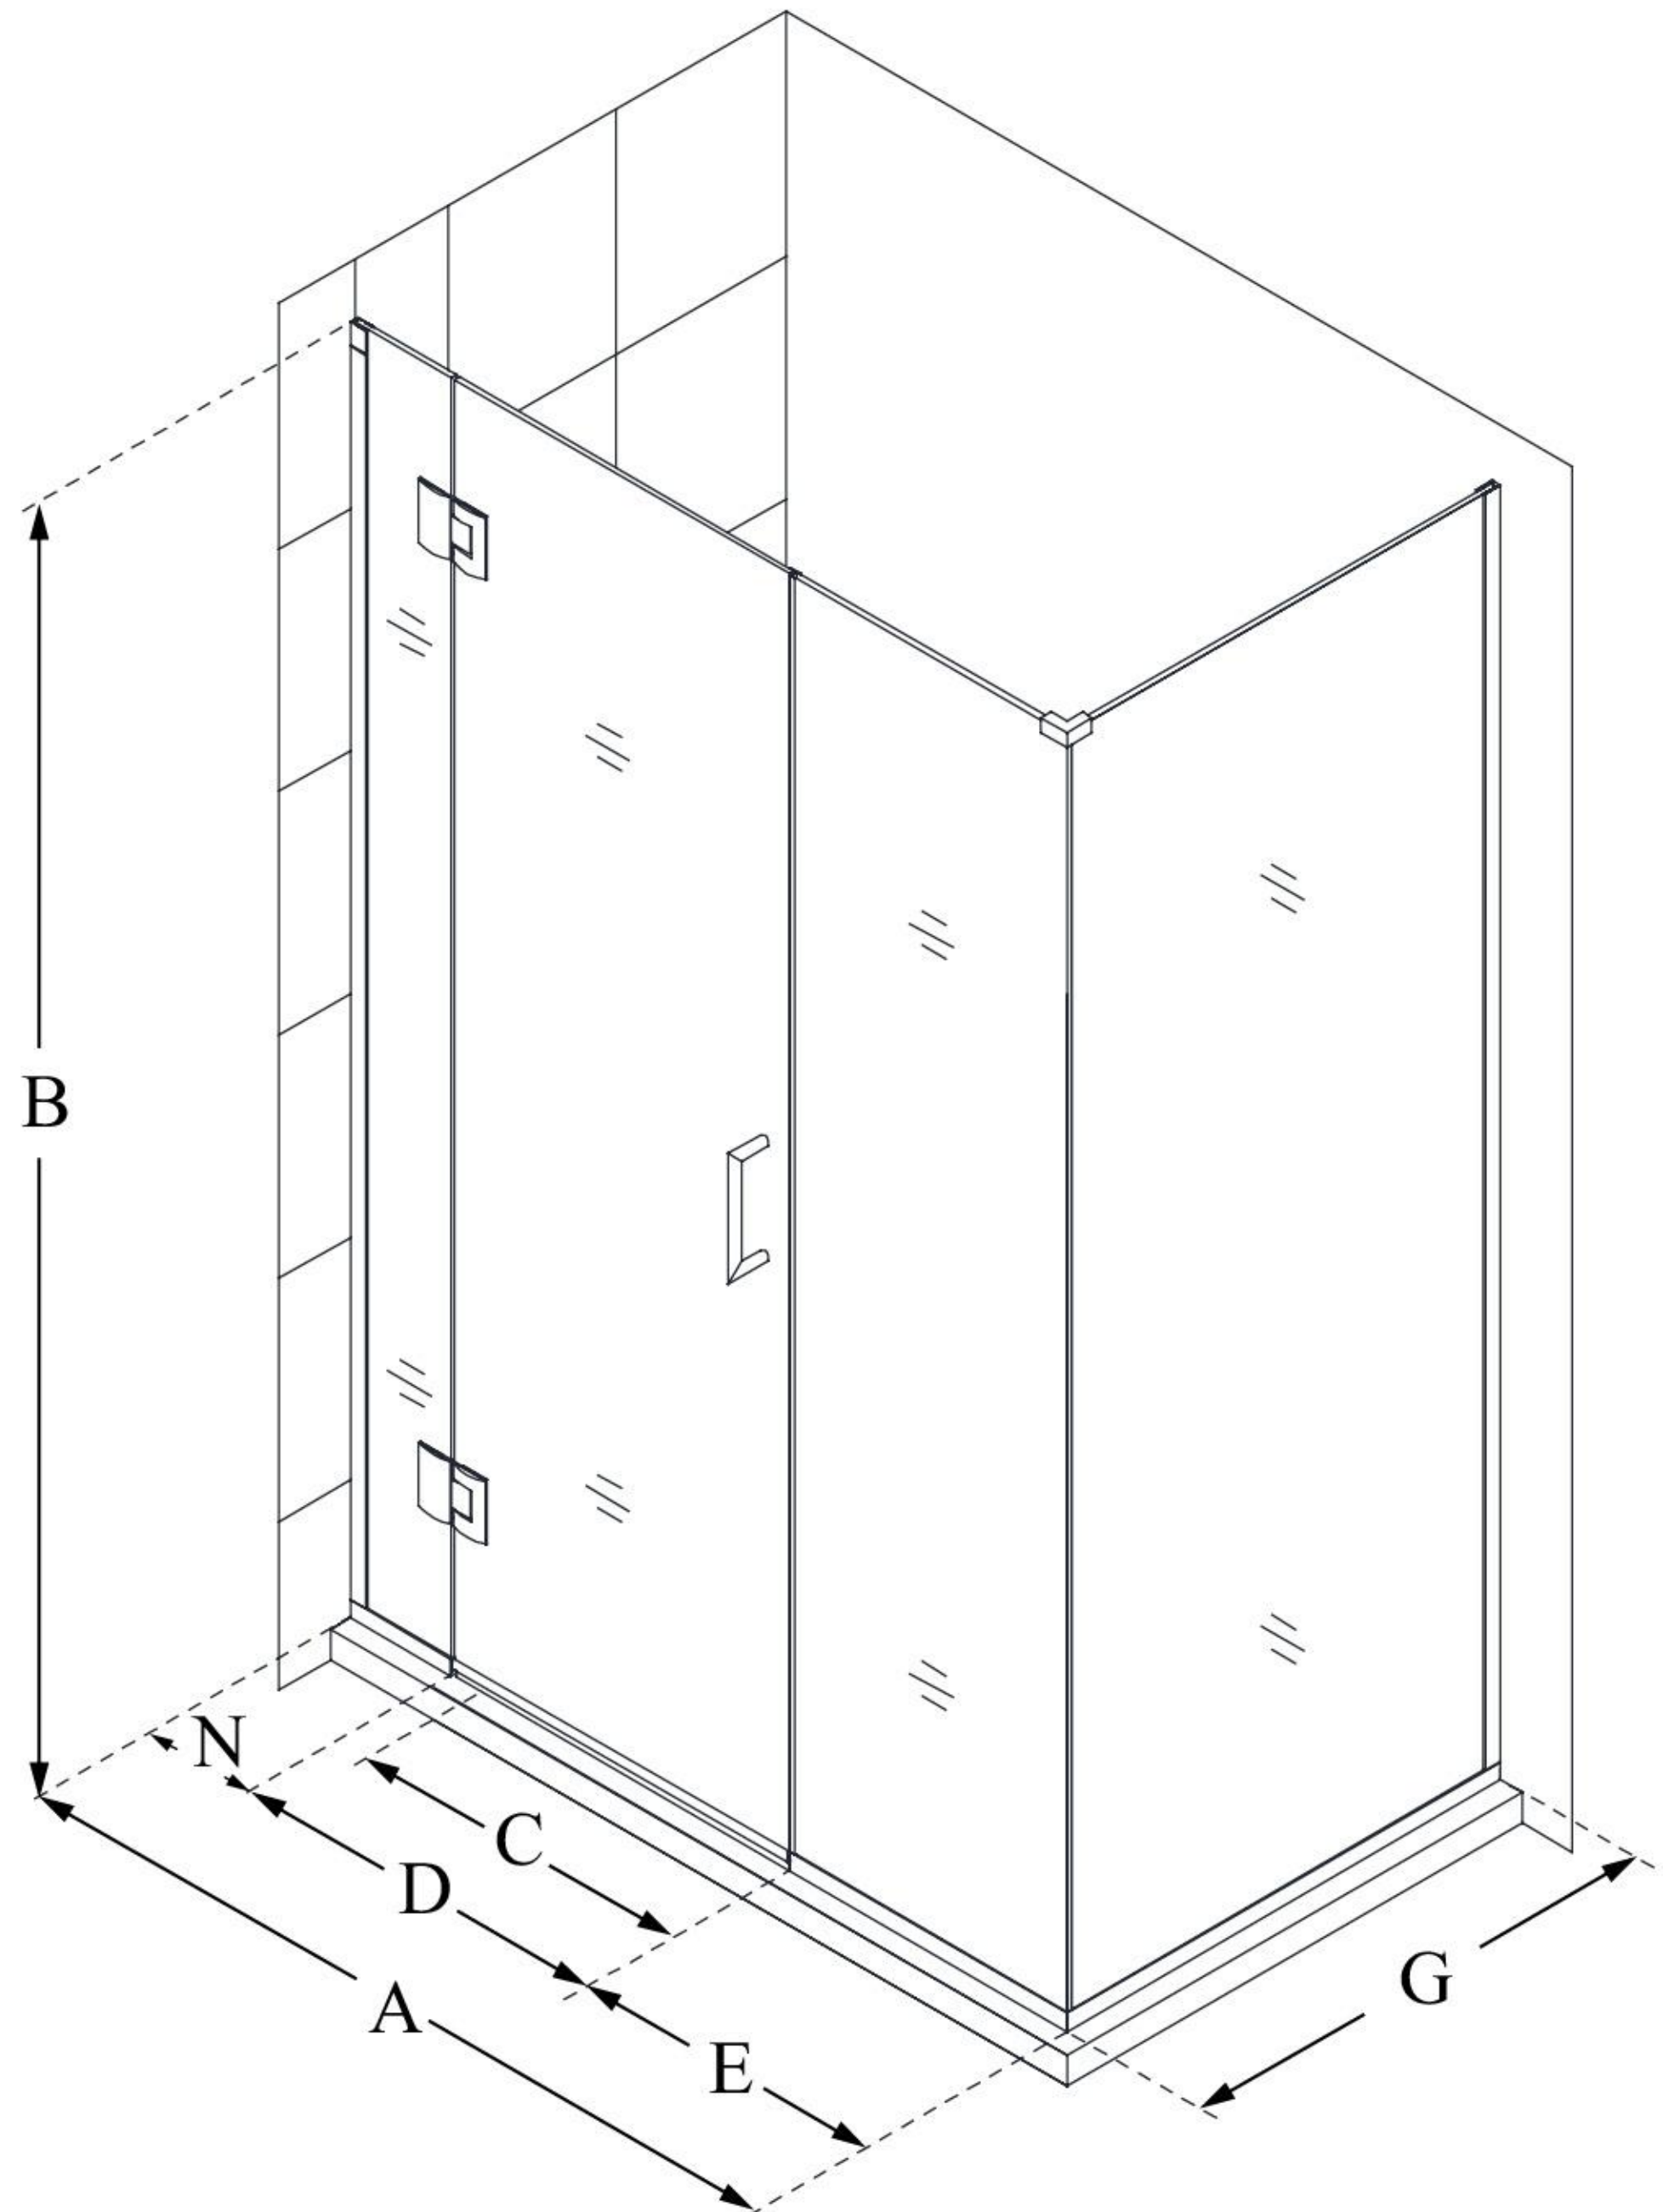

MODEL INFORMATION

E1302230

UNIDOOR-X

DreamLine Unidoor-X 58 in. W x
30 3/8 in. D x 72 in. H Frameless
Hinged Shower Enclosure, Clear
Glass

SWING DOOR

CONFIGURATION DIMENSIONS:

A: 58 in.

MODEL WIDTH

B: 72 in.

MODEL HEIGHT

C: 29 in.

ACCESS WIDTH

D: 30 in.

DOOR WIDTH

E: 22 in.

INLINE PANEL WIDTH

G: 30 3/8 in.

RETURN PANEL WIDTH

N: 6 in.

HINGE PANEL WIDTH

DreamLine reserves the right to update or modify the hardware or materials pictured without prior notice for the purpose of product improvement and customer satisfaction.