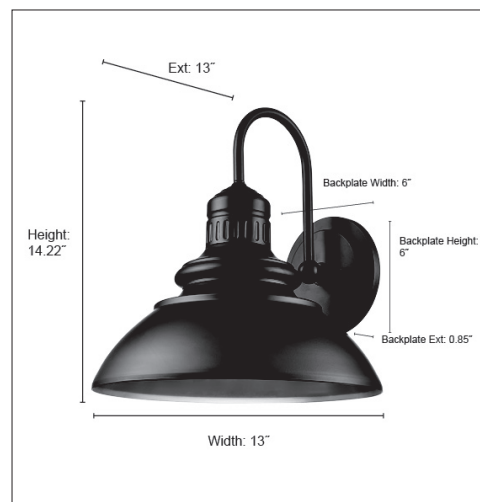

81102

ADDA LED LIGHT OUTDOOR WALL SCONCE

FINISH

PBK - Powder Coated Black

DIMENSIONS

Width 13"
Height 14.22"
Ext. 13"
Backplate Width 6"
Backplate Height 6"
Backplate Depth 0.85"
Weight 2.56 lbs

MATERIAL

Aluminum

SHADE

Aluminum

LAMPING

Integrated LED
3000K
287 lumens
12W
CRI 90

CERTIFICATION

ETL Listed Wet Location

ITEM NUMBER

SKU 81102 PBK

81102 PBK

Millennium Lighting
105 Declaration Drive
McDonough, GA 30253
www.millenniumlighting.com