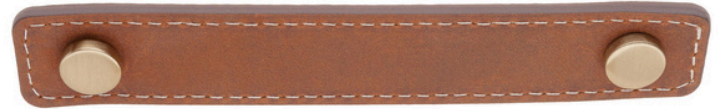

Saddle Leather 4 in. Pull

Matte Black - RL001912

Satin Brass - RL001882

SPECIFICATIONS

DIMENSIONS

Center to Center: 4 in. **(A)**

Overall length: 4.5 in. **(B)**

Projection: 0.75 in.

Height: 1 in.

Weight: 0.05 lbs.

INSTALLATION

#8-32 5/8 in. & 1/2 in. screws included

WARRANTY

Limited 90-Day

THE SADDLE LEATHER COLLECTION INCLUDES:

Loop Pull

4 in. center-to-center pull

6 in. center-to-center pull

All offered in Satin Brass and Matte Black