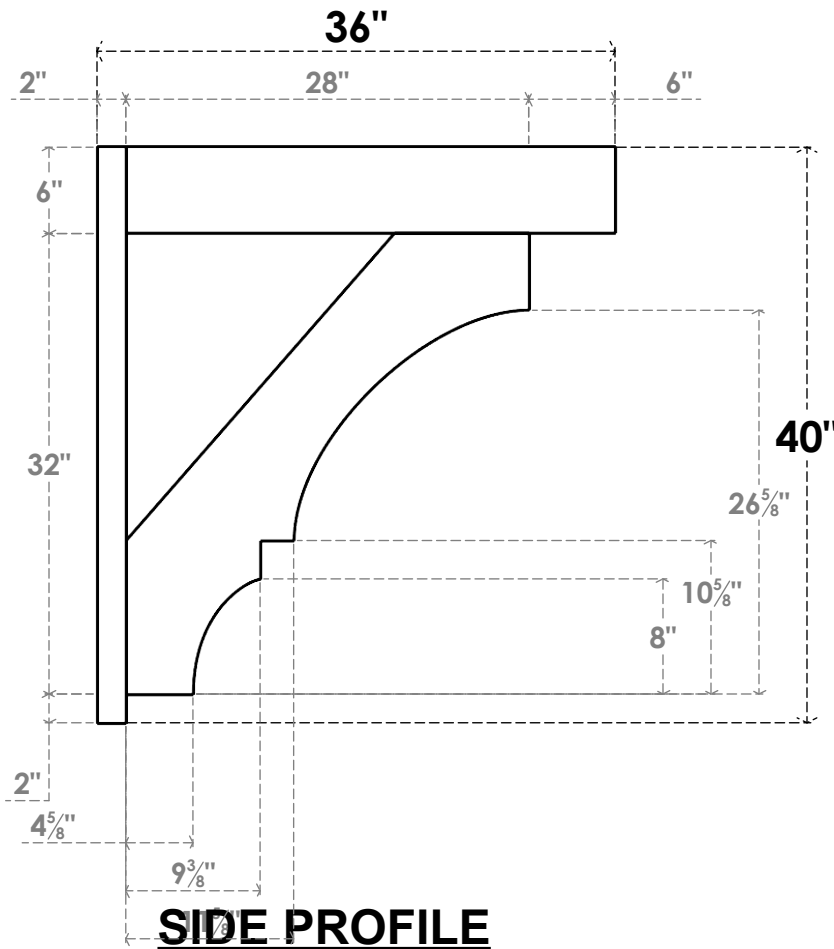

**ITEM NUMBER: OUTUROC060X080X36000X40000X060X020X060BOA44RCPR**

6"W TOP X 8"W BACK X 36"D X 40"H X 6"T TOP X 2"T BACK TIMBERTHANE ROUGH CEDAR BALBOA FAUX WOOD OPEN OUTLOOKER, BLOCK TOP AND BACK, 6"W CLOSED BRACE, PRIMED TAN