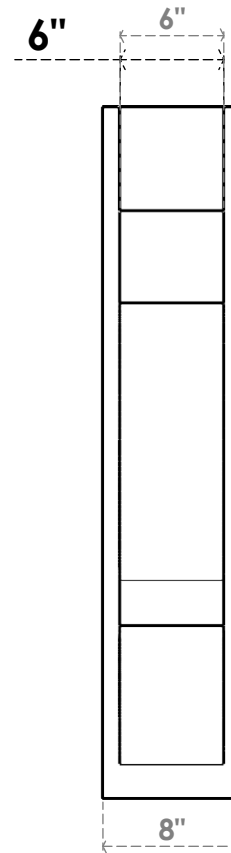

**ITEM NUMBER: OUTUROC060X080X36000X40000X060X020X060BOA44RCPR**

6"W TOP X 8"W BACK X 36"D X 40"H X 6"T TOP X 2"T BACK TIMBERTHANE ROUGH CEDAR BALBOA FAUX WOOD OPEN OUTLOOKER, BLOCK TOP AND BACK, 6"W CLOSED BRACE, PRIMED TAN

EKENA MILLWORK  
2300 WEST MAIN ST.  
CLARKSVILLE, TX 75426  
TOLL FREE: 866-607-0453  
WWW.EKENAMILLWORK.COM

**NOTES**

1. INSTALLATION TO BE COMPLETED IN ACCORDANCE WITH MANUFACTURER'S SPECIFICATIONS.
2. DRAWING MAY NOT BE TO SCALE
3. THIS DRAWING IS INTENDED FOR DESIGN AND PLANNING PURPOSES ONLY.
4. ALL INFORMATION CONTAINED HEREIN WAS CURRENT AT THE TIME OF DEVELOPMENT BUT MUST BE REVIEWED AND APPROVED BY THE PRODUCT MANUFACTURER TO BE CONSIDERED ACCURATE.
5. TIMBERTHANE ARCHITECTURAL PRODUCTS ARE MADE FROM HIGH DENSITY URETHANE AND COME FACTORY PRIMED