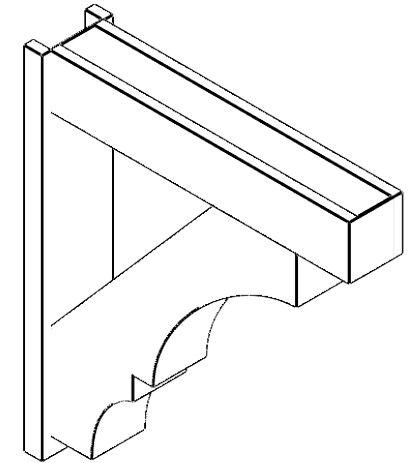

**ITEM NUMBER: OUTUROC060X080X36000X40000X060X020X060BOA44RCPR**

6"W TOP X 8"W BACK X 36"D X 40"H X 6"T TOP X 2"T BACK TIMBERTHANE ROUGH CEDAR BALBOA FAUX WOOD OPEN OUTLOOKER, BLOCK TOP AND BACK, 6"W CLOSED BRACE, PRIMED TAN

EKENA MILLWORK  
2300 WEST MAIN ST.  
CLARKSVILLE, TX 75426  
TOLL FREE: 866-607-0453  
WWW.EKENAMILLWORK.COM

**NOTES**

1. INSTALLATION TO BE COMPLETED IN ACCORDANCE WITH MANUFACTURER'S SPECIFICATIONS.
2. DRAWING MAY NOT BE TO SCALE
3. THIS DRAWING IS INTENDED FOR DESIGN AND PLANNING PURPOSES ONLY.
4. ALL INFORMATION CONTAINED HEREIN WAS CURRENT AT THE TIME OF DEVELOPMENT BUT MUST BE REVIEWED AND APPROVED BY THE PRODUCT MANUFACTURER TO BE CONSIDERED ACCURATE.
5. TIMBERTHANE ARCHITECTURAL PRODUCTS ARE MADE FROM HIGH DENSITY URETHANE AND COME FACTORY PRIMED