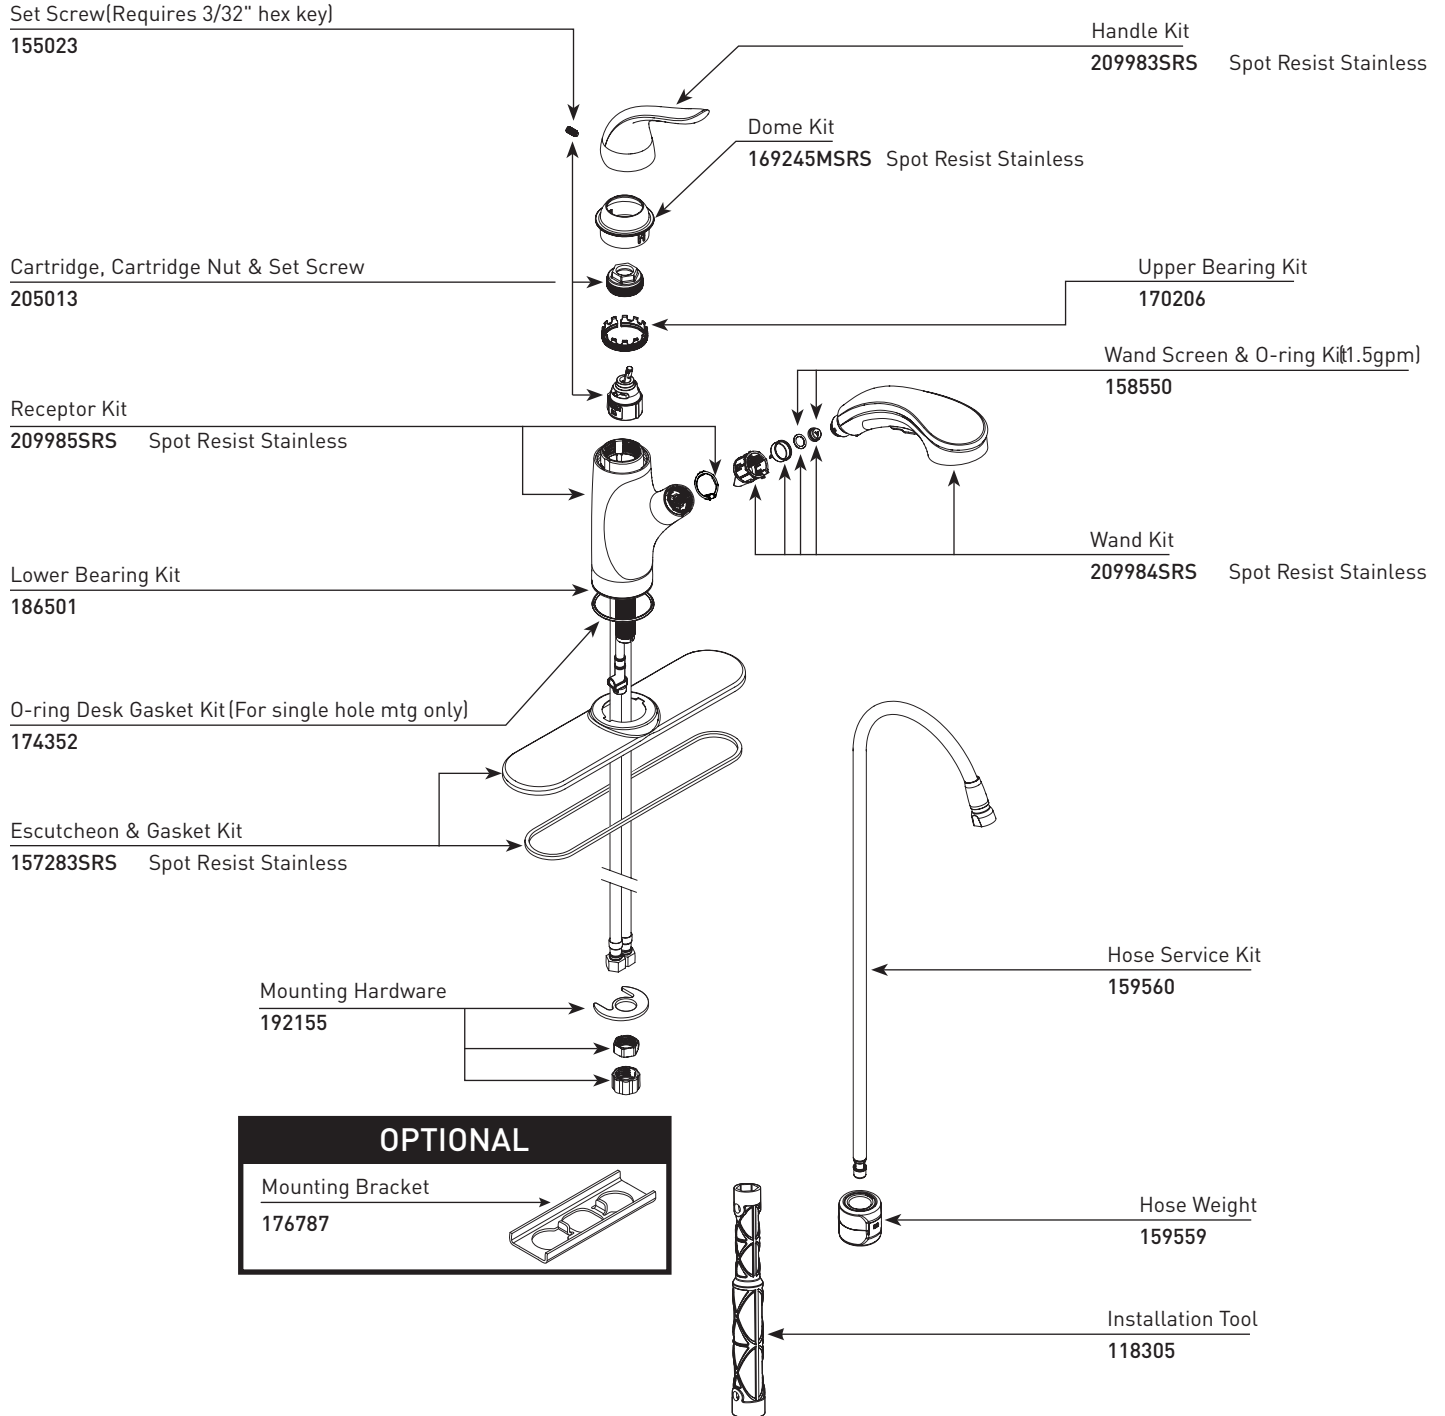

There is more than 1 version of this model.
Page down to identify the version you have.

■ Order by Part Number

Traditional	
Single Handle Kitchen Pull Out Faucet	
MODEL	FINISH
87931SRS	Spot Resist Stainless

■ Order by Part Number

Brecklyn® Single Handle Kitchen Pull Out Faucet	
MODEL	FINISH
87557	Chrome
87557SRS	Spot Resist Stainless
87557W	Glacier
87557BRB	Mediterranean Bronze