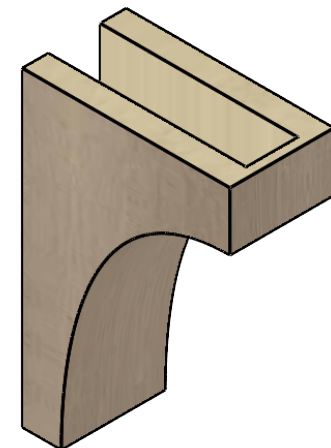

# ITEM NUMBER: CORU04X08X12STORCPR

4"W X 8"D X 12"H SERIES 2 CLASSIC STOCKPORT ROUGH CEDAR  
TIMBERTHANE FAUX WOOD CORBEL, PRIMED

**SIDE PROFILE**

**FRONT PROFILE**

**ISOMETRIC**

EKENA MILLWORK  
2300 WEST MAIN ST.  
CLARKSVILLE, TX 75426  
TOLL FREE: 866-607-0453  
WWW.EKENAMILLWORK.COM

NOTES

1. INSTALLATION TO BE COMPLETED IN ACCORDANCE WITH MANUFACTURER'S SPECIFICATIONS.
2. DRAWING MAY NOT BE TO SCALE
3. THIS DRAWING IS INTENDED FOR DESIGN AND PLANNING PURPOSES ONLY.
4. ALL INFORMATION CONTAINED HEREIN WAS CURRENT AT THE TIME OF DEVELOPMENT BUT MUST BE REVIEWED AND APPROVED BY THE PRODUCT MANUFACTURER TO BE CONSIDERED ACCURATE.
5. TIMBERTHANE ARCHITECTURAL PRODUCTS ARE MADE FROM HIGH DENSITY URETHANE AND COME FACTORY PRIMED