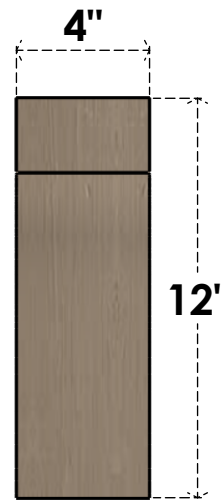

# ITEM NUMBER: CORU04X08X12STORCPR

4"W X 8"D X 12"H SERIES 2 CLASSIC STOCKPORT ROUGH CEDAR  
TIMBERTHANE FAUX WOOD CORBEL, PRIMED

**SIDE PROFILE**

**FRONT PROFILE**

**ISOMETRIC**

EKENA MILLWORK  
2300 WEST MAIN ST.  
CLARKSVILLE, TX 75426  
TOLL FREE: 866-607-0453  
WWW.EKENAMILLWORK.COM

NOTES

1. INSTALLATION TO BE COMPLETED IN ACCORDANCE WITH MANUFACTURER'S SPECIFICATIONS.
2. DRAWING MAY NOT BE TO SCALE
3. THIS DRAWING IS INTENDED FOR DESIGN AND PLANNING PURPOSES ONLY.
4. ALL INFORMATION CONTAINED HEREIN WAS CURRENT AT THE TIME OF DEVELOPMENT BUT MUST BE REVIEWED AND APPROVED BY THE PRODUCT MANUFACTURER TO BE CONSIDERED ACCURATE.
5. TIMBERTHANE ARCHITECTURAL PRODUCTS ARE MADE FROM HIGH DENSITY URETHANE AND COME FACTORY PRIMED