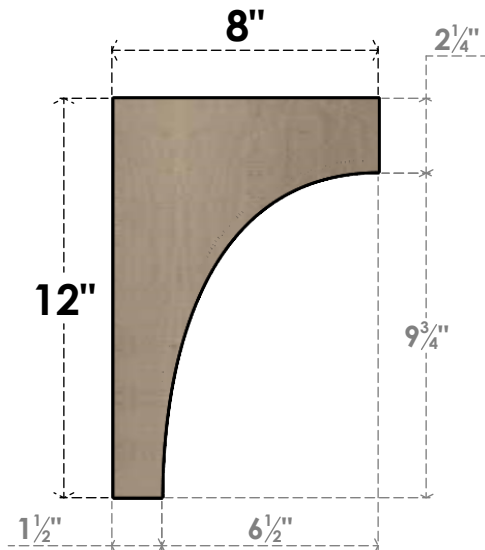

# ITEM NUMBER: CORU04X08X12STORCPR

4"W X 8"D X 12"H SERIES 2 CLASSIC STOCKPORT ROUGH CEDAR  
TIMBERTHANE FAUX WOOD CORBEL, PRIMED

**SIDE PROFILE**

**FRONT PROFILE**

**ISOMETRIC**

EKENA MILLWORK  
2300 WEST MAIN ST.  
CLARKSVILLE, TX 75426  
TOLL FREE: 866-607-0453  
WWW.EKENAMILLWORK.COM

NOTES

1. INSTALLATION TO BE COMPLETED IN ACCORDANCE WITH MANUFACTURER'S SPECIFICATIONS.
2. DRAWING MAY NOT BE TO SCALE
3. THIS DRAWING IS INTENDED FOR DESIGN AND PLANNING PURPOSES ONLY.
4. ALL INFORMATION CONTAINED HEREIN WAS CURRENT AT THE TIME OF DEVELOPMENT BUT MUST BE REVIEWED AND APPROVED BY THE PRODUCT MANUFACTURER TO BE CONSIDERED ACCURATE.
5. TIMBERTHANE ARCHITECTURAL PRODUCTS ARE MADE FROM HIGH DENSITY URETHANE AND COME FACTORY PRIMED