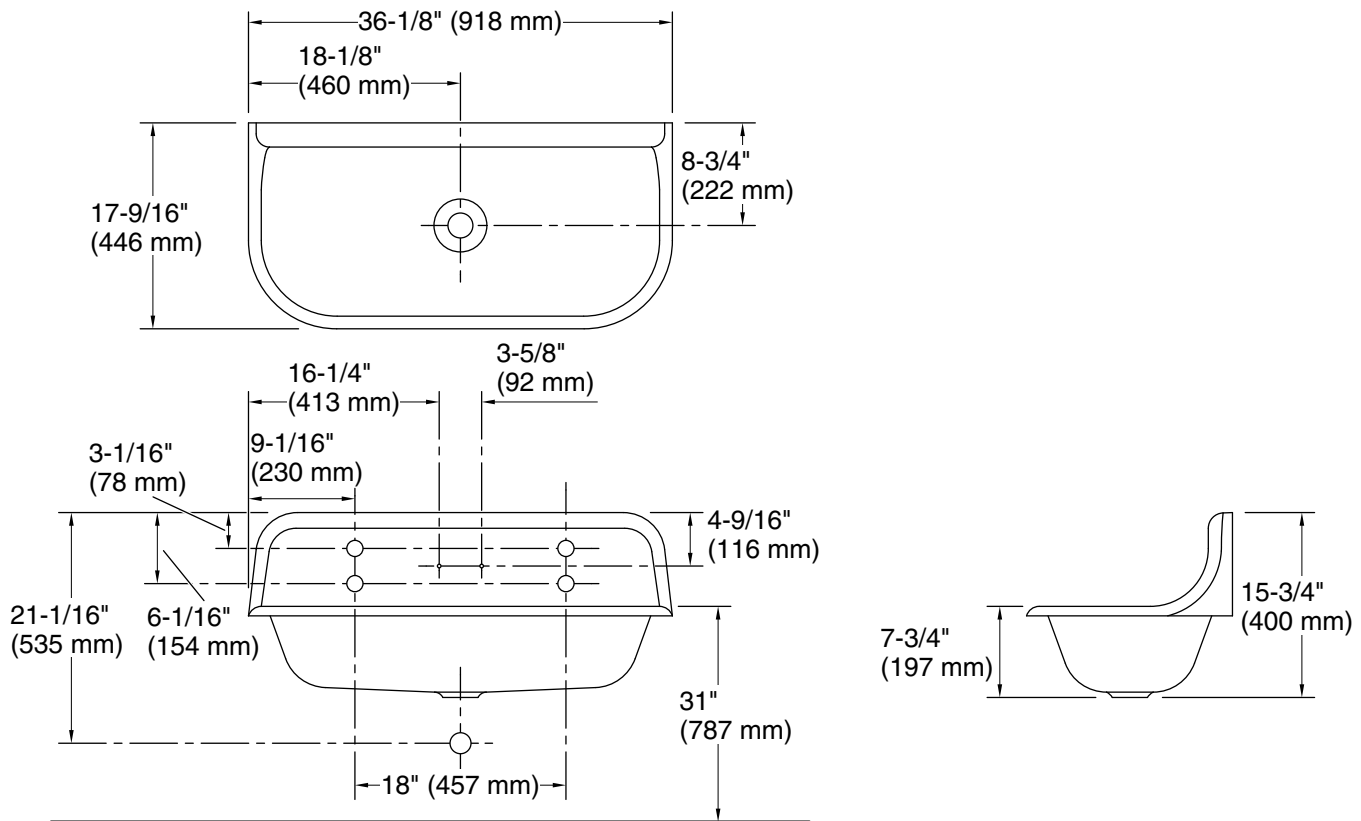

**Brockway™**  
36" wall-mount utility sink  
**K-3200-PFG**

**Features**

- Single bowl
- 36" (914 mm) total width
- Fresh Green painted underside
- Requires two K-730T70 faucets one K-8880 soap dish (sold separately)

**Material**

- KOHLER® enameled cast iron
- Acid-resistant enamel finish

**Installation**

- Wall-mount

**Recommended Products/Accessories**

- K-8880 Soap Dish
- K-8820 Sink Drain and Strainer
- K-730T70-4AJR Wall-mount lavatory faucet, 1.2 gpm
- K-730T70-4AR Wall-mount service sink faucet, 12 gpm
- K-23726 Drain treatment
- K-23725 Cast iron cleaner

### Technical Information

All product dimensions are nominal.

Basin configuration:	Single Bowl
Basin area (Only):	Length: 32" (813 mm) Width: 14" (356 mm) Water depth: 7" (178 mm)
With overflow:	No
Number of deck holes:	4
Faucet hole(s):	1-1/2" (38 mm)
Soap/Lotion hole:	5/16" (8 mm)
Drain hole:	2-1/8" (54 mm)