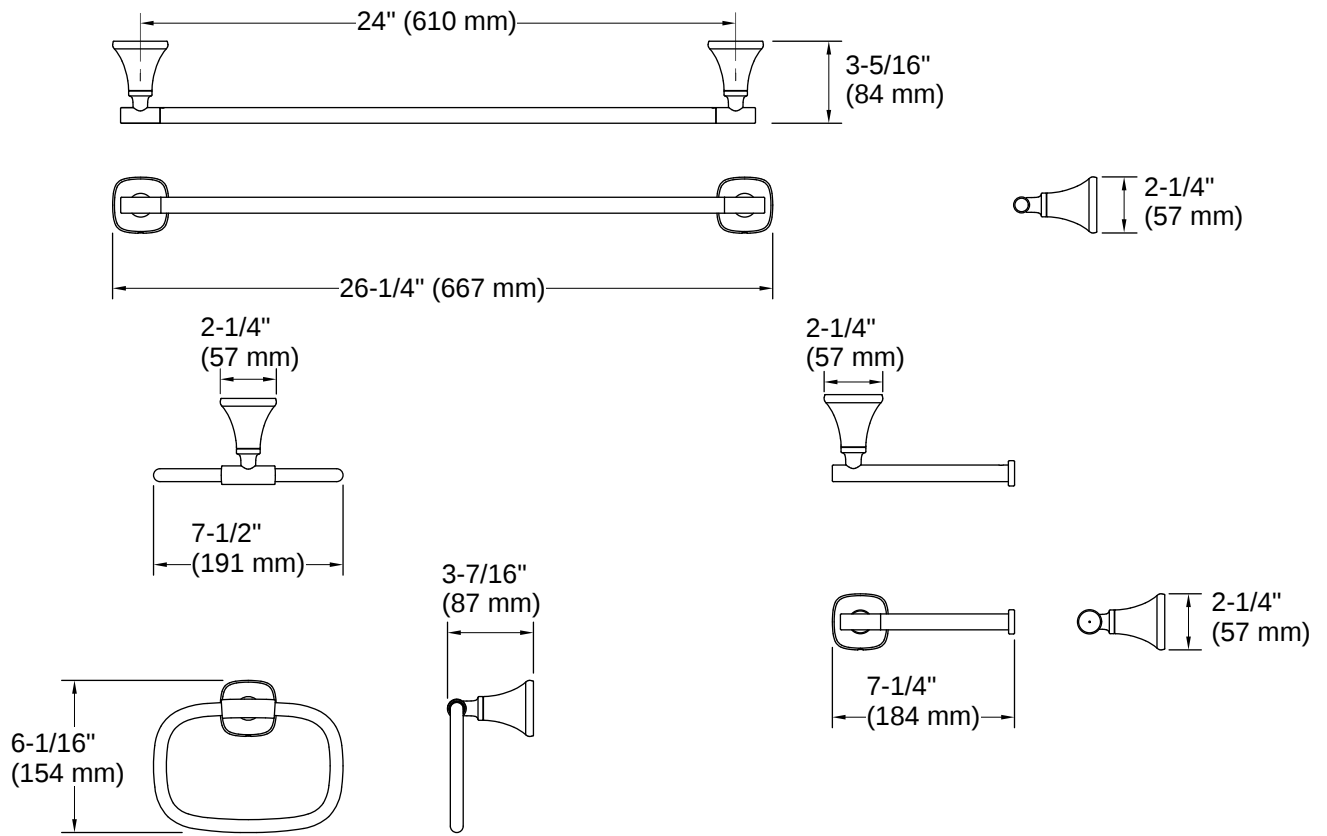

Installation

- Easy installation – no special tools required

Installation Notes

Install this product according to the installation instructions.