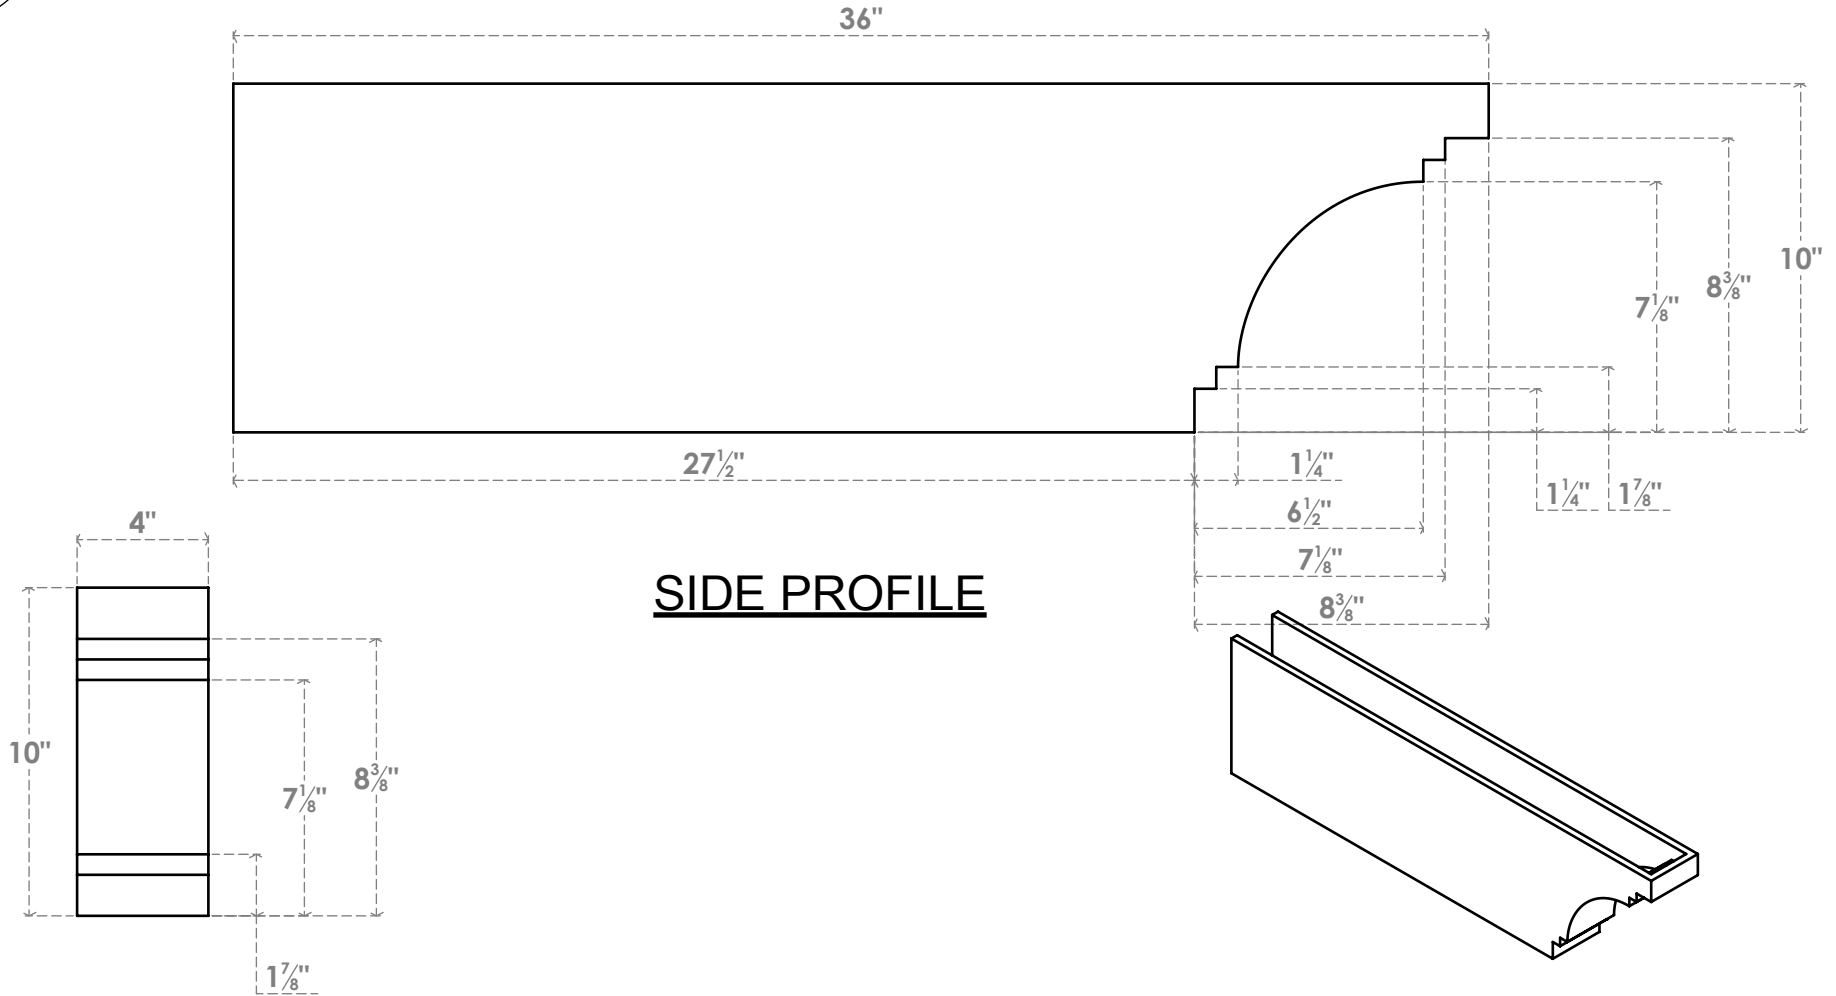

RFTP04X10X36PEC

4"W X 10"H X 36"L PESCADERO ARCHITECTURAL GRADE PVC RAFTER TAIL

SIDE PROFILE

FRONT PROFILE

ISOMETRIC

EKENA MILLWORK
 2300 WEST MAIN ST.
 CLARKSVILLE, TX 75426
 TOLL FREE: 866-607-0453
 WWW.EKENAMILLWORK.COM

NOTES

1. INSTALLATION TO BE COMPLETED IN ACCORDANCE WITH MANUFACTURER'S SPECIFICATIONS.
2. DRAWING MAY NOT BE TO SCALE
3. THIS DRAWING IS INTENDED FOR DESIGN AND PLANNING PURPOSES ONLY.
4. ALL INFORMATION CONTAINED HEREIN WAS CURRENT AT THE TIME OF DEVELOPMENT BUT MUST BE REVIEWED AND APPROVED BY THE PRODUCT MANUFACTURER TO BE CONSIDERED ACCURATE.
5. ARCHITECTURAL GRADE PVC PRODUCTS ARE MADE FROM EXPANDED CELLULAR PVC AND COME NATURALLY WHITE BUT MAY BE PAINTED