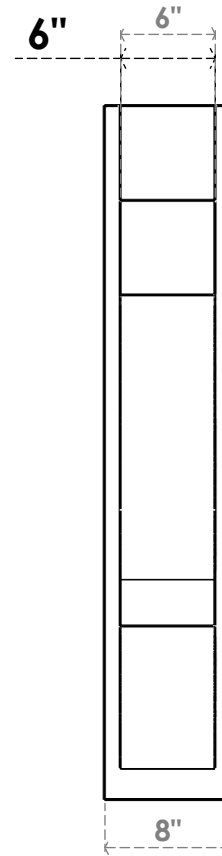

ITEM NUMBER: OUTUROC060X080X32000X44000X060X020X060BOA44RCPR

6"W TOP X 8"W BACK X 32"D X 44"H X 6"T TOP X 2"T BACK TIMBERTHANE ROUGH CEDAR BALBOA FAUX WOOD OPEN OUTLOOKER, BLOCK TOP AND BACK, 6"W CLOSED BRACE, PRIMED TAN

SIDE PROFILE

FRONT PROFILE

ISOMETRIC

GENERATED DATE : 07/05/2023

EKENA MILLWORK
2300 WEST MAIN ST.
CLARKSVILLE, TX 75426
TOLL FREE: 866-607-0453
WWW.EKENAMILLWORK.COM

NOTES

1. INSTALLATION TO BE COMPLETED IN ACCORDANCE WITH MANUFACTURER'S SPECIFICATIONS.
2. DRAWING MAY NOT BE TO SCALE
3. THIS DRAWING IS INTENDED FOR DESIGN AND PLANNING PURPOSES ONLY.
4. ALL INFORMATION CONTAINED HEREIN WAS CURRENT AT THE TIME OF DEVELOPMENT BUT MUST BE REVIEWED AND APPROVED BY THE PRODUCT MANUFACTURER TO BE CONSIDERED ACCURATE.
5. TIMBERTHANE ARCHITECTURAL PRODUCTS ARE MADE FROM HIGH DENSITY URETHANE AND COME FACTORY PRIMED