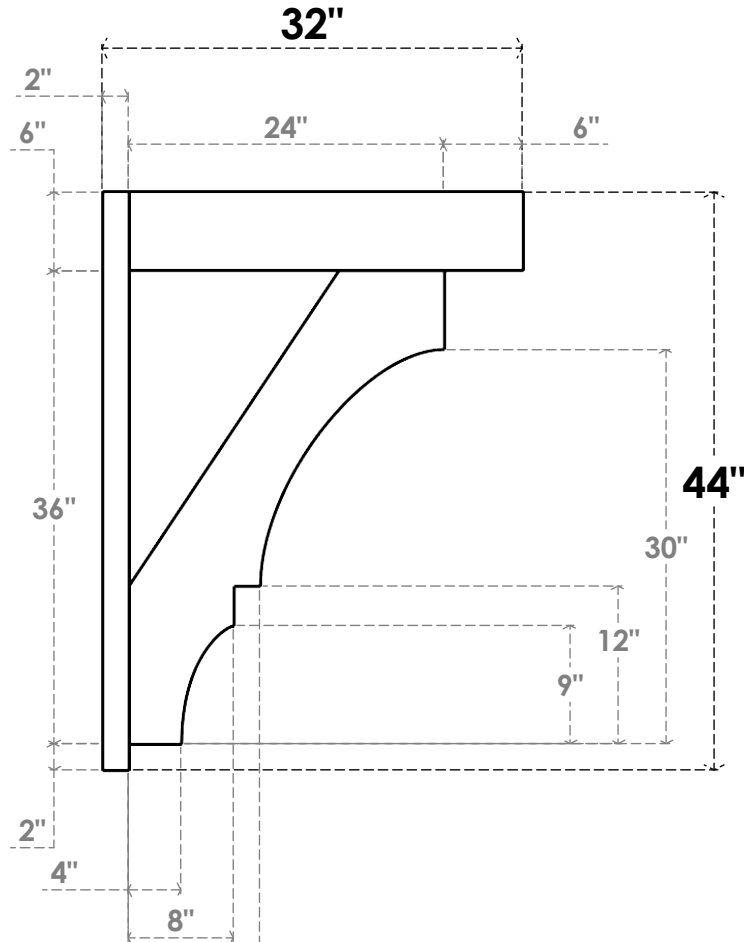

ITEM NUMBER: OUTUROC060X080X32000X44000X060X020X060BOA44RCPR

6"W TOP X 8"W BACK X 32"D X 44"H X 6"T TOP X 2"T BACK TIMBERTHANE ROUGH CEDAR BALBOA FAUX WOOD OPEN OUTLOOKER, BLOCK TOP AND BACK, 6"W CLOSED BRACE, PRIMED TAN

SIDE PROFILE

FRONT PROFILE

ISOMETRIC

GENERATED DATE : 07/05/2023

EKENA MILLWORK
2300 WEST MAIN ST.
CLARKSVILLE, TX 75426
TOLL FREE: 866-607-0453
WWW.EKENAMILLWORK.COM

NOTES

1. INSTALLATION TO BE COMPLETED IN ACCORDANCE WITH MANUFACTURER'S SPECIFICATIONS.
2. DRAWING MAY NOT BE TO SCALE
3. THIS DRAWING IS INTENDED FOR DESIGN AND PLANNING PURPOSES ONLY.
4. ALL INFORMATION CONTAINED HEREIN WAS CURRENT AT THE TIME OF DEVELOPMENT BUT MUST BE REVIEWED AND APPROVED BY THE PRODUCT MANUFACTURER TO BE CONSIDERED ACCURATE.
5. TIMBERTHANE ARCHITECTURAL PRODUCTS ARE MADE FROM HIGH DENSITY URETHANE AND COME FACTORY PRIMED