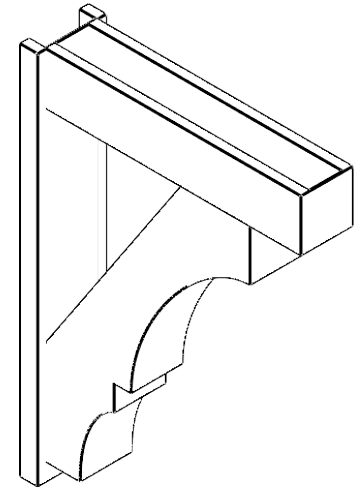

ITEM NUMBER: OUTUROC060X080X32000X44000X060X020X060BOA44RCPR

6"W TOP X 8"W BACK X 32"D X 44"H X 6"T TOP X 2"T BACK TIMBERTHANE ROUGH CEDAR BALBOA FAUX WOOD OPEN OUTLOOKER, BLOCK TOP AND BACK, 6"W CLOSED BRACE, PRIMED TAN

SIDE PROFILE

FRONT PROFILE

ISOMETRIC

GENERATED DATE : 07/05/2023

EKENA MILLWORK
2300 WEST MAIN ST.
CLARKSVILLE, TX 75426
TOLL FREE: 866-607-0453
WWW.EKENAMILLWORK.COM

NOTES

1. INSTALLATION TO BE COMPLETED IN ACCORDANCE WITH MANUFACTURER'S SPECIFICATIONS.
2. DRAWING MAY NOT BE TO SCALE
3. THIS DRAWING IS INTENDED FOR DESIGN AND PLANNING PURPOSES ONLY.
4. ALL INFORMATION CONTAINED HEREIN WAS CURRENT AT THE TIME OF DEVELOPMENT BUT MUST BE REVIEWED AND APPROVED BY THE PRODUCT MANUFACTURER TO BE CONSIDERED ACCURATE.
5. TIMBERTHANE ARCHITECTURAL PRODUCTS ARE MADE FROM HIGH DENSITY URETHANE AND COME FACTORY PRIMED