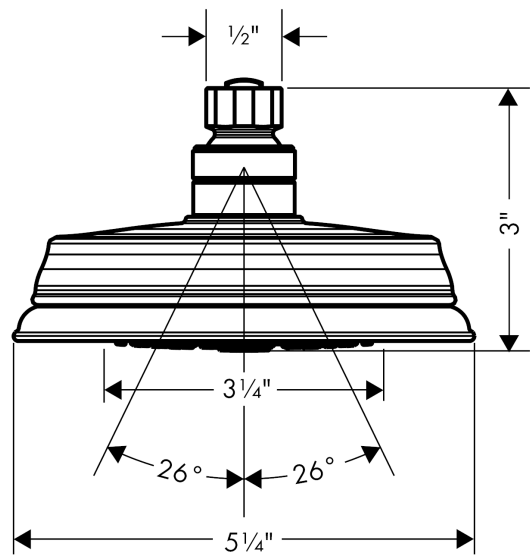

**Croma 100 Classic
Showerhead 3-Jet, 2.0 GPM**

Finishes : **rubbed bronze** Part no. : **04333920**

Description

Features

- Spray modes: Full, Pulsating Massage, Intense Turbo
- 75 no-clog spray channels
- Flow: 2.0 GPM (7.6 L/Min)

Item details

List Price \$ 127.00

Technology

Compliance

Product image

Scale drawing

Croma 100 Classic
Showerhead 3-Jet, 2.0 GPM

Finishes : **rubbed bronze** Part no. : **04333920**

Exploded drawing

Year of production: >12/17