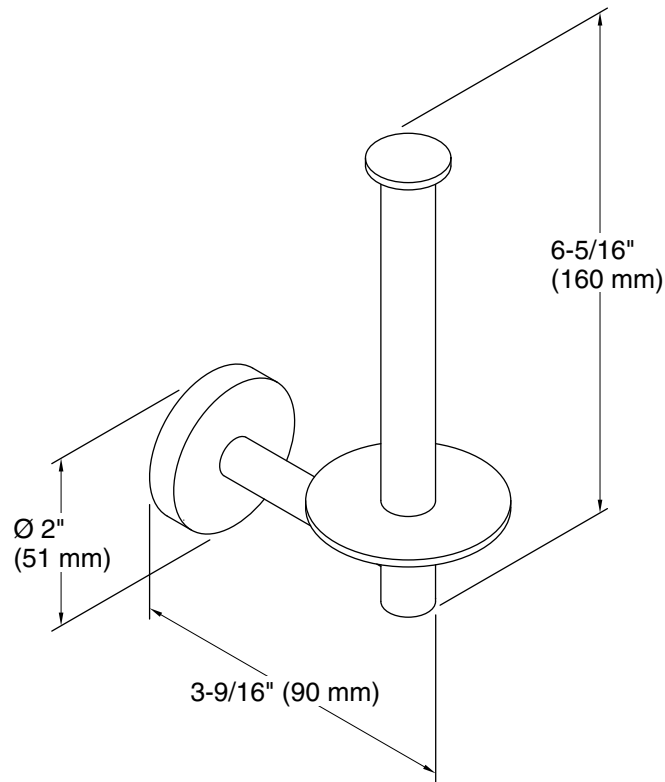

Features

- Vertical holder makes changing toilet paper quick and simple
- Coordinates with Elate faucets and accessories

Material

- Premium metal construction for durability and reliability
- KOHLER finishes resist corrosion and tarnishing

Color	Code	Description
	CP	Polished Chrome
	BN	Vibrant® Brushed Nickel
	BL	Matte Black
	2MB	Vibrant® Brushed Moderne Brass

Technical Information

All product dimensions are nominal.

Material: Zinc, Stainless Steel