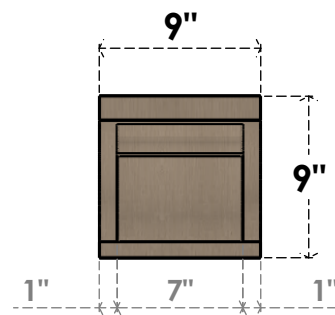

ITEM NUMBER: CORU09X18X09VIORCPR

9"W X 18"D X 9"H SERIES 3 WIDE VIOLA ROUGH CEDAR TIMBERTHANE FAUX WOOD CORBEL, PRIMED

SIDE PROFILE

FRONT PROFILE

ISOMETRIC

EKENA MILLWORK
2300 WEST MAIN ST.
CLARKSVILLE, TX 75426
TOLL FREE: 866-607-0453
WWW.EKENAMILLWORK.COM