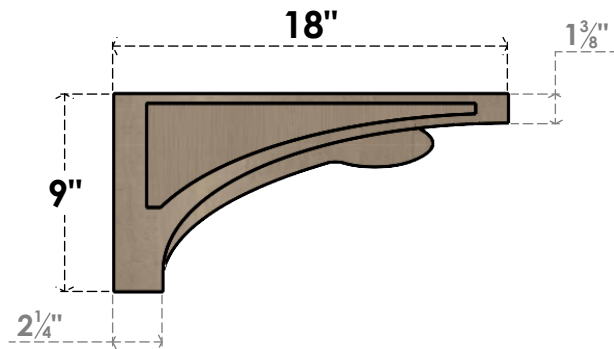

ITEM NUMBER: CORU09X18X09VIORCPR

9"W X 18"D X 9"H SERIES 3 WIDE VIOLA ROUGH CEDAR TIMBERTHANE FAUX WOOD CORBEL, PRIMED

SIDE PROFILE

FRONT PROFILE

ISOMETRIC

EKENA MILLWORK
2300 WEST MAIN ST.
CLARKSVILLE, TX 75426
TOLL FREE: 866-607-0453
WWW.EKENAMILLWORK.COM

NOTES

1. INSTALLATION TO BE COMPLETED IN ACCORDANCE WITH MANUFACTURER'S SPECIFICATIONS.
2. DRAWING MAY NOT BE TO SCALE
3. THIS DRAWING IS INTENDED FOR DESIGN AND PLANNING PURPOSES ONLY.
4. ALL INFORMATION CONTAINED HEREIN WAS CURRENT AT THE TIME OF DEVELOPMENT BUT MUST BE REVIEWED AND APPROVED BY THE PRODUCT MANUFACTURER TO BE CONSIDERED ACCURATE.
5. TIMBERTHANE ARCHITECTURAL PRODUCTS ARE MADE FROM HIGH DENSITY URETHANE AND COME FACTORY PRIMED