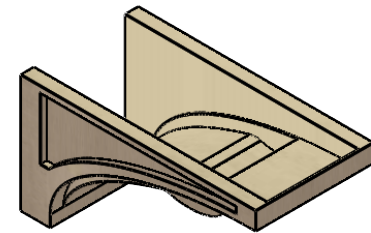

ITEM NUMBER: CORU09X18X09VIORCPR

9"W X 18"D X 9"H SERIES 3 WIDE VIOLA ROUGH CEDAR TIMBERTHANE FAUX WOOD CORBEL, PRIMED

SIDE PROFILE

FRONT PROFILE

ISOMETRIC

EKENA MILLWORK
2300 WEST MAIN ST.
CLARKSVILLE, TX 75426
TOLL FREE: 866-607-0453
WWW.EKENAMILLWORK.COM

NOTES

1. INSTALLATION TO BE COMPLETED IN ACCORDANCE WITH MANUFACTURER'S SPECIFICATIONS.
2. DRAWING MAY NOT BE TO SCALE
3. THIS DRAWING IS INTENDED FOR DESIGN AND PLANNING PURPOSES ONLY.
4. ALL INFORMATION CONTAINED HEREIN WAS CURRENT AT THE TIME OF DEVELOPMENT BUT MUST BE REVIEWED AND APPROVED BY THE PRODUCT MANUFACTURER TO BE CONSIDERED ACCURATE.
5. TIMBERTHANE ARCHITECTURAL PRODUCTS ARE MADE FROM HIGH DENSITY URETHANE AND COME FACTORY PRIMED