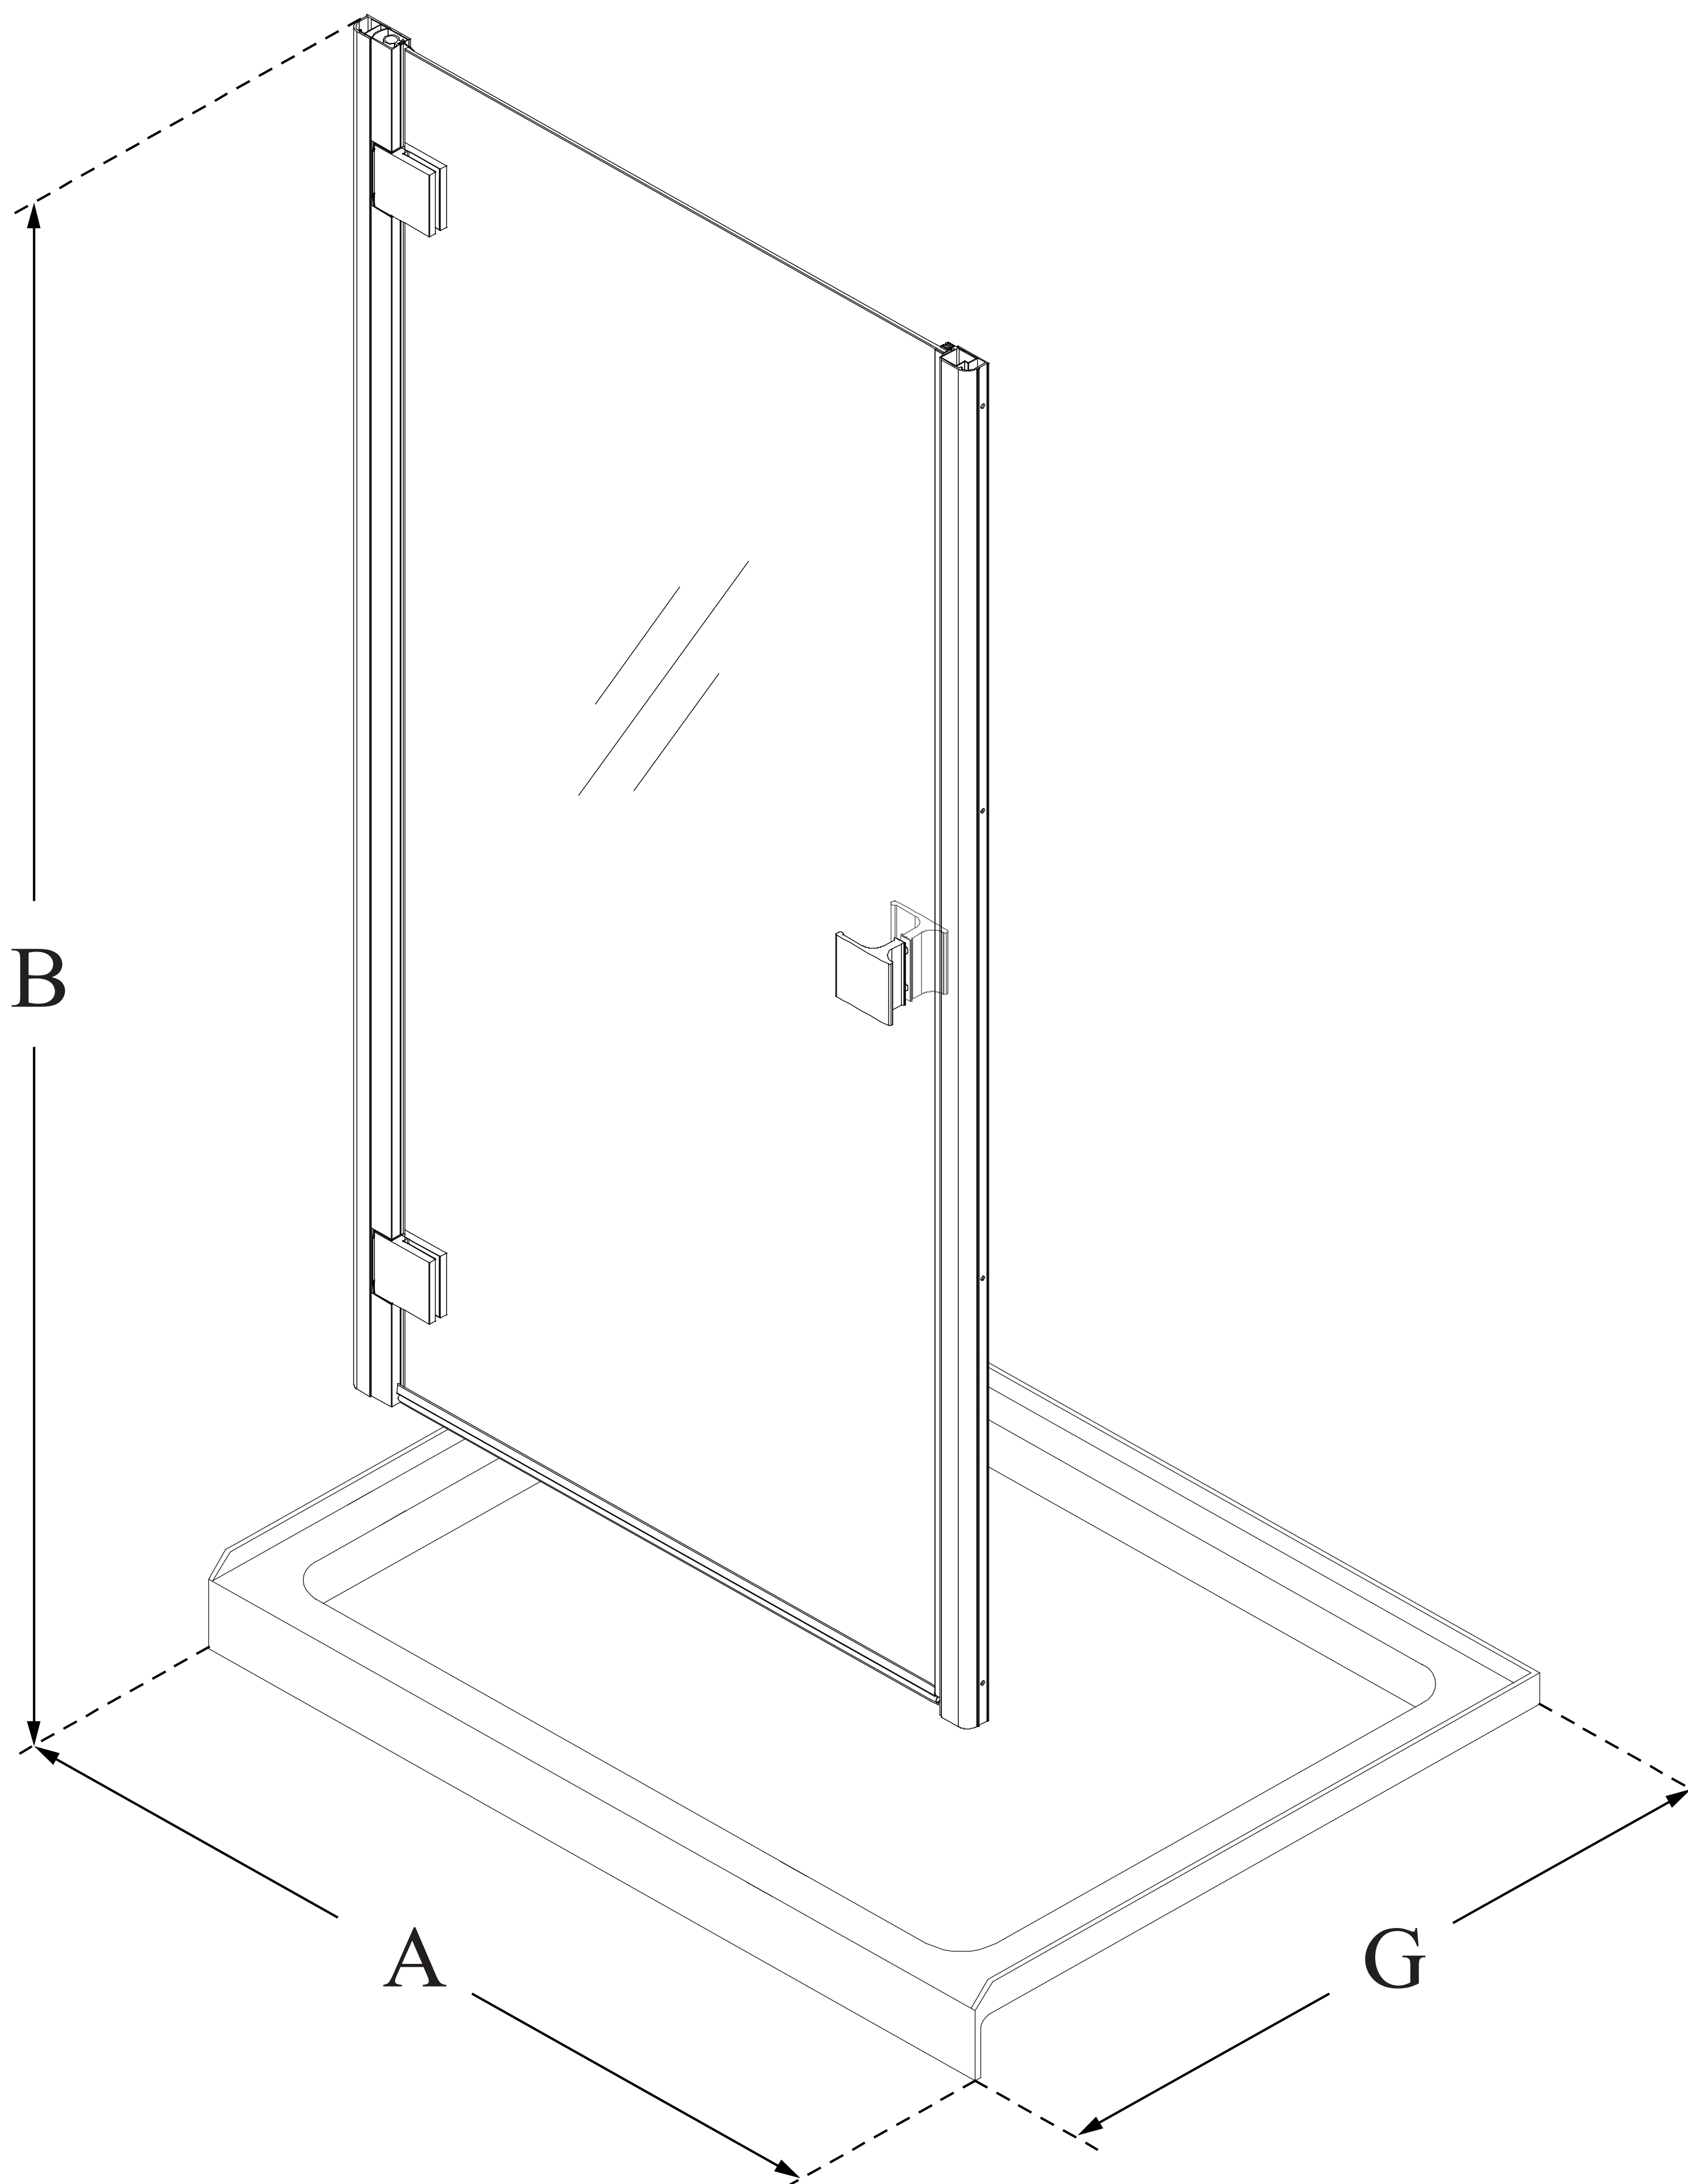

DL-533242

LUMEN

DreamLine Lumen 32 in. D x 42 in. W by 74 3/4 in. H Hinged Shower Door and SlimLine Shower Base Kit

KIT CONTENTS:

- SHOWER DOOR
- SHOWER BASE

CONFIGURATION DIMENSIONS:

A: 42 in.
KIT WIDTH

B: 74 3/4 in.
KIT HEIGHT

G: 32 in.
KIT DEPTH

AVAILABLE DRAIN LOCATIONS:

- CENTER

For precise drain location, please refer to the included base technical drawing

DreamLine reserves the right to update or modify the hardware or materials pictured without prior notice for the purpose of product improvement and customer satisfaction.