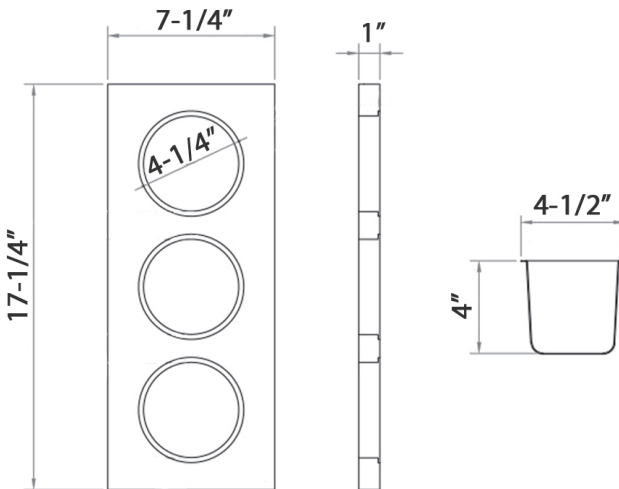

Purpose:

- Helps keep your prep area or serving space neat and convenient.
- Great for serving dips and toppings during gatherings.