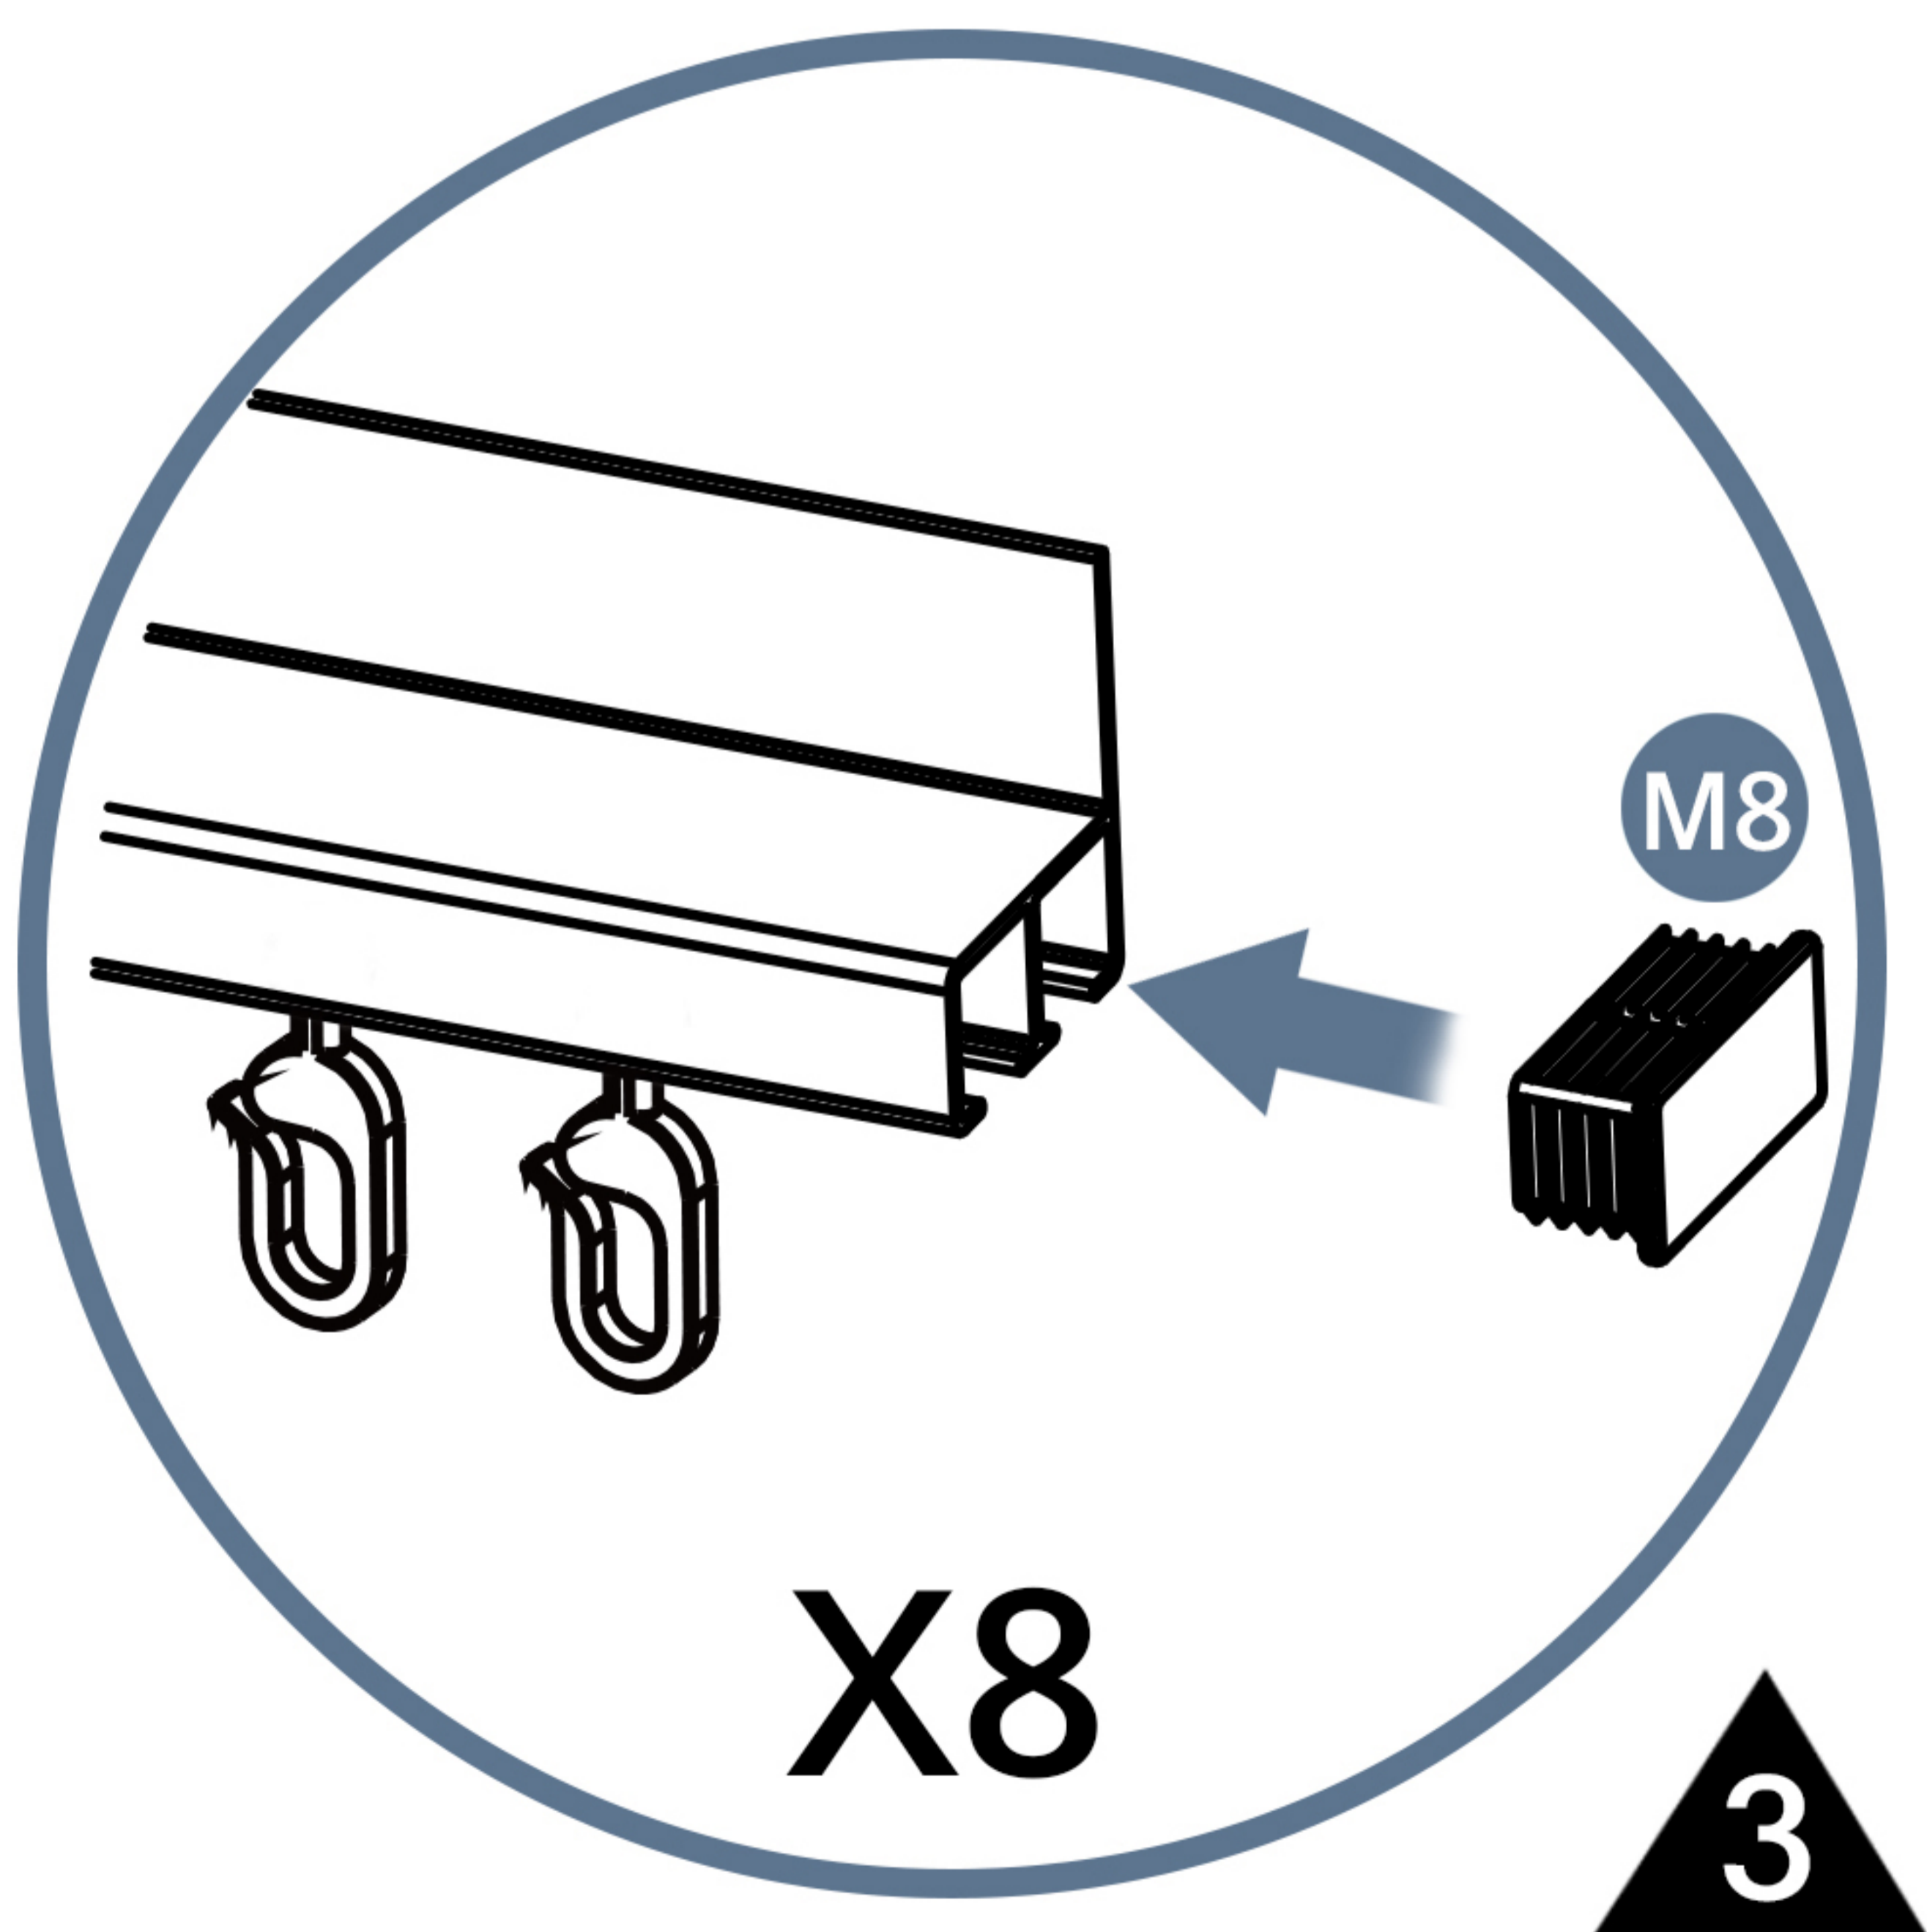

Wooden Gazebo
Netting and Curtain

13X15FT

SKU:C-MTSWBG24-G010-BE

ASSEMBLY INSTRUCTIONS

Please check the number of parts in the following accessory catalogue when unpacking. We have sent you more small parts for spare. If there is any missing or any questions about the installation. Please feel free to contact us. We will reply within 24 hours.

E-mail: cs.helper01@gmail.com

ACCESSORY CATALOGUE

BOX

SKU:C-MTSWBG24-G010-BE

Item no.	Reference Image	Qty.
Q		88
Z		1
Z1		1
Z2		1
W		2
W1		2
S		2
S1		2
M8		16
X6	 M6*15mm	24

STEP 1

Parts required

- W 2pcs
- S 2pcs
- M8 16pcs
- W1 2pcs
- S1 2pcs
- Q 88pcs

STEP 2

Parts required

X6 24pcs

Please align the inner three holes of the W W1 S S1 parts before screwing

STEP 3

Parts required

Z2 1pcs

It can be installed from the inside.