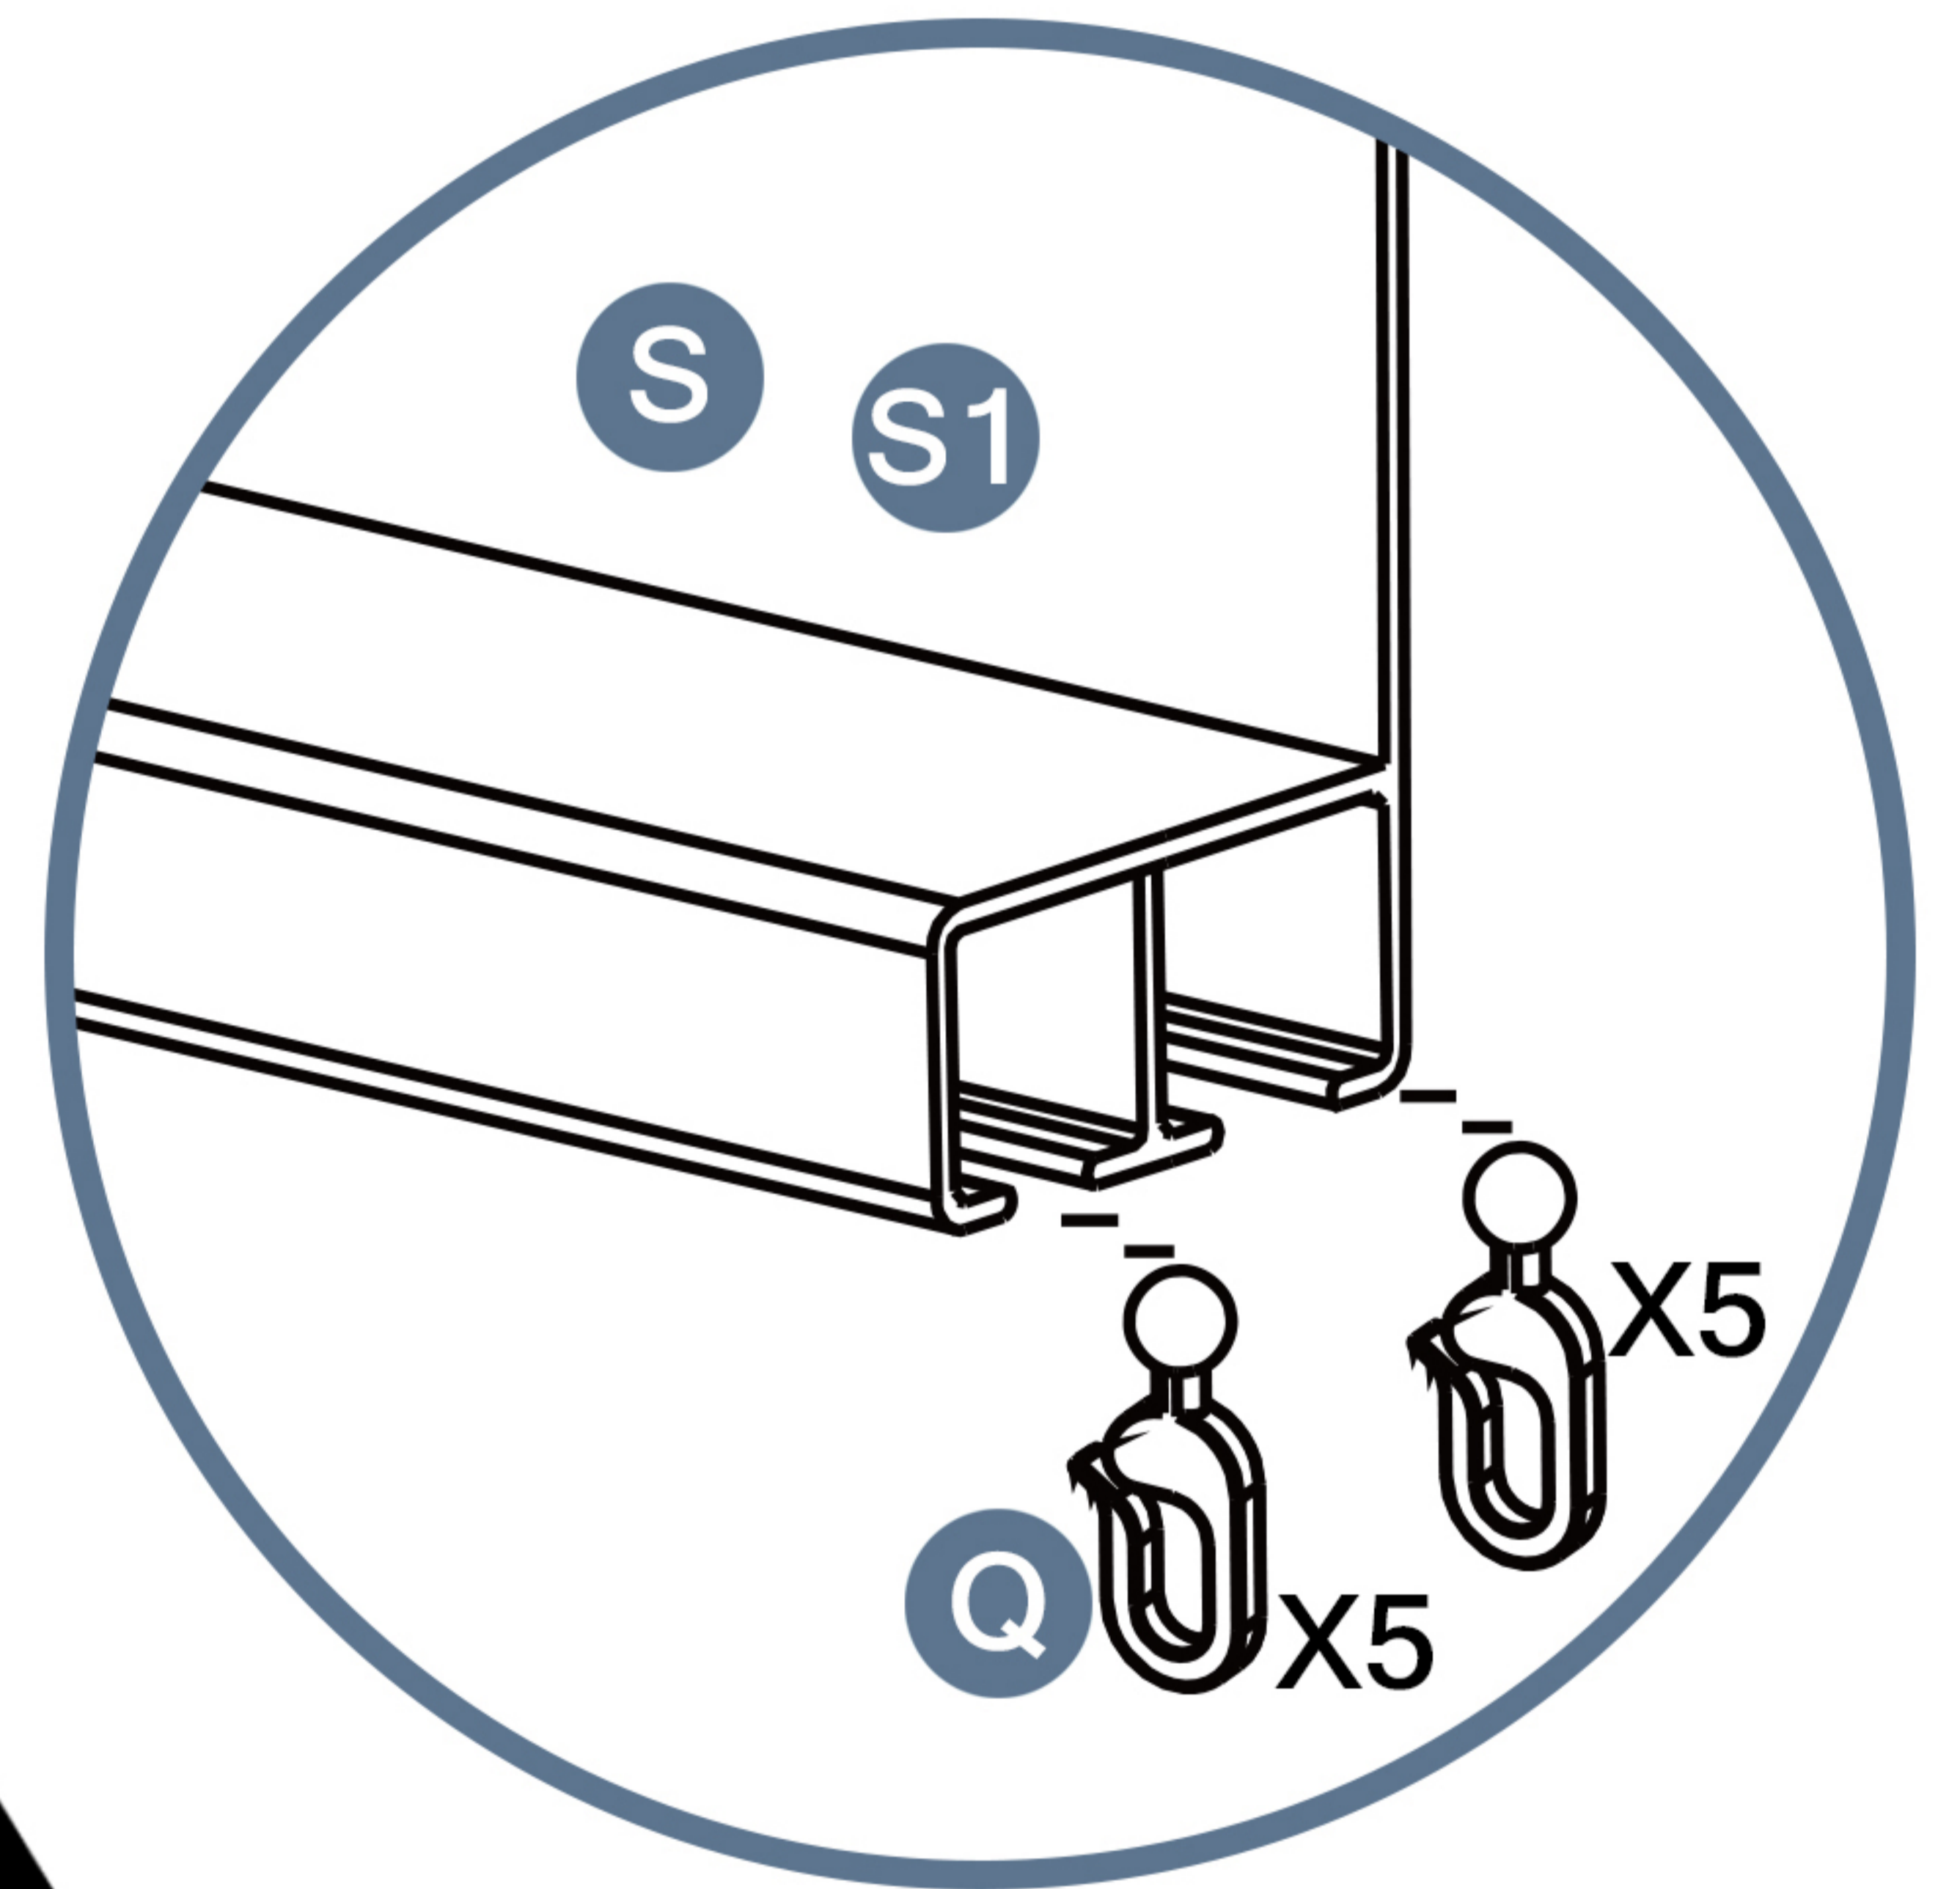

E-mail: cs.helper01@gmail.com

ACCESSORY CATALOGUE

BOX

SKU:C-MTSWBG24-G010-BE

Item no.	Reference Image	Qty.
Q		88
Z		1
Z1		1
Z2		1
W		2
W1		2
S		2
S1		2
M8		16
X6	 M6*15mm	24

STEP 1

Parts required

- W 2pcs
- S 2pcs
- M8 16pcs
- W1 2pcs
- S1 2pcs
- Q 88pcs

STEP 2

Parts required

X6 24pcs

Please align the inner three holes of the W W1 S S1 parts before screwing

STEP 3

Parts required

Z2 1pcs

It can be installed from the inside.