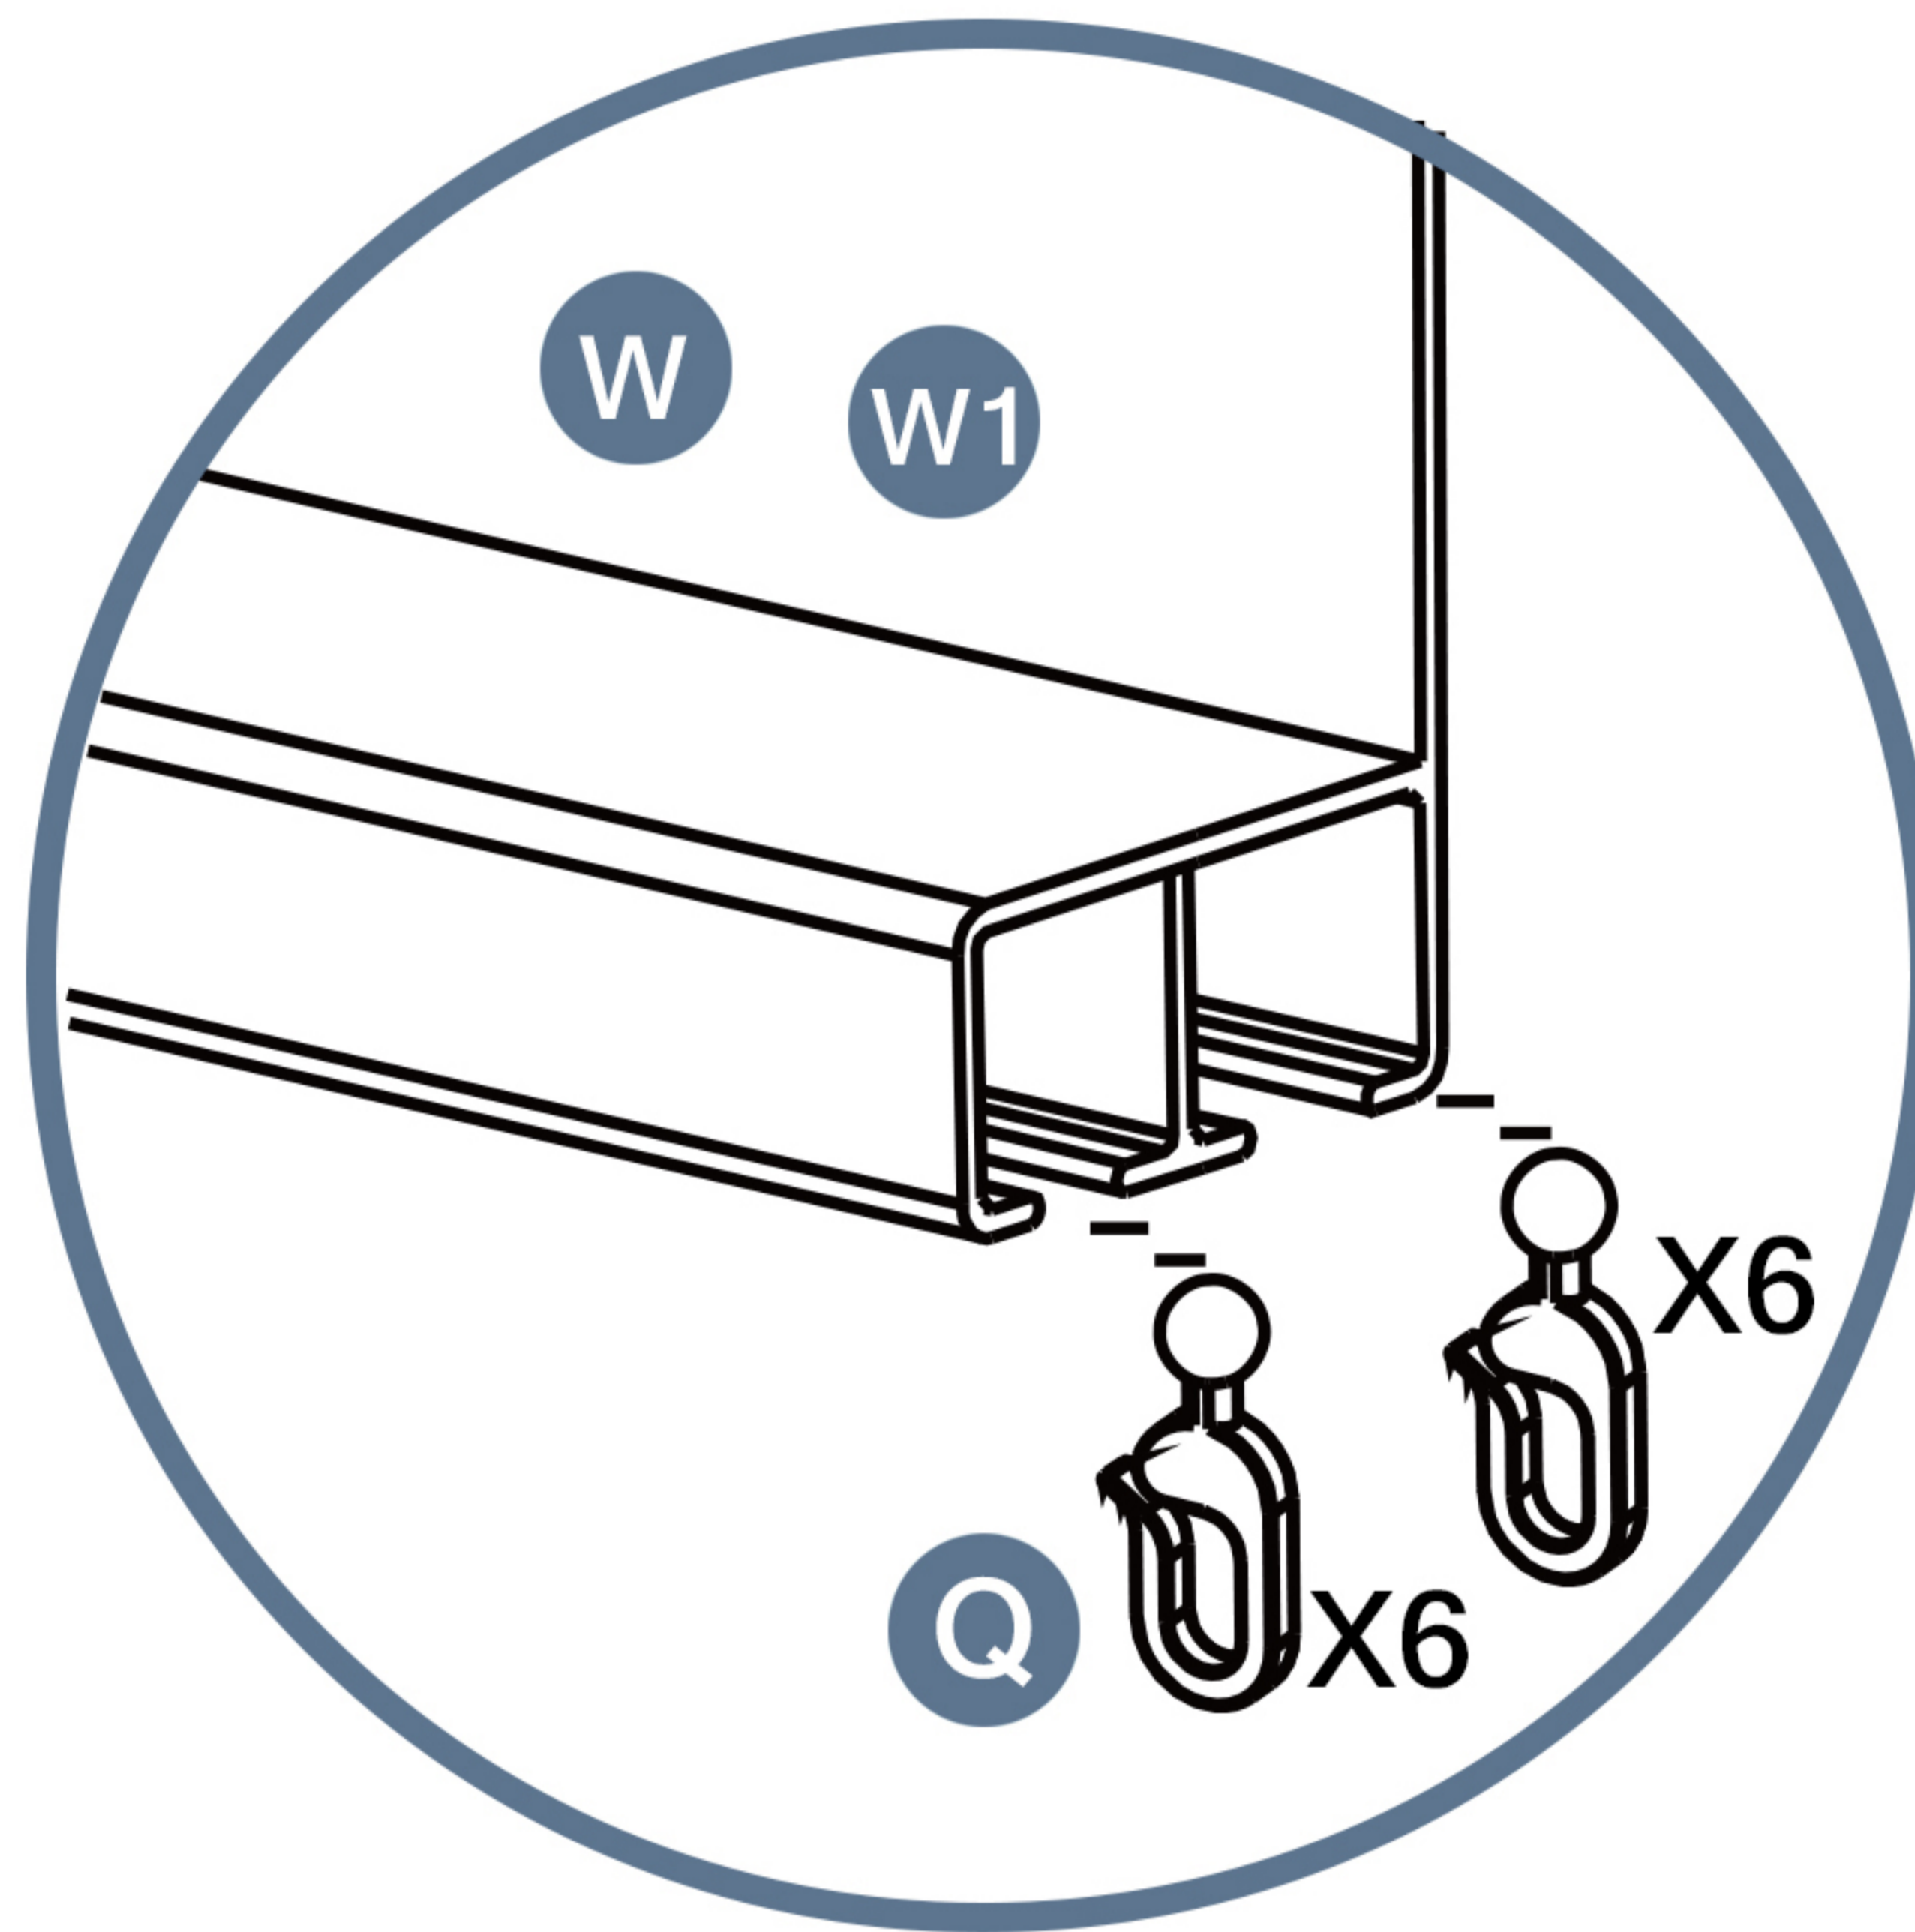

Wooden Gazebo
Netting and Curtain

13X15FT

SKU:C-MTSWBG24-G010-BE

ASSEMBLY INSTRUCTIONS

Please check the number of parts in the following accessory catalogue when unpacking. We have sent you more small parts for spare. If there is any missing or any questions about the installation. Please feel free to contact us. We will reply within 24 hours.

E-mail: cs.helper01@gmail.com

ACCESSORY CATALOGUE

BOX

SKU:C-MTSWBG24-G010-BE

Item no.	Reference Image	Qty.
Q		88
Z		1
Z1		1
Z2		1
W		2
W1		2
S		2
S1		2
M8		16
X6	 M6*15mm	24

STEP 1

Parts required

- W 2pcs
- S 2pcs
- M8 16pcs
- W1 2pcs
- S1 2pcs
- Q 88pcs

STEP 2

Parts required

X6 24pcs

Please align the inner three holes of the W W1 S S1 parts before screwing

STEP 3

Parts required

Z2 1pcs

It can be installed from the inside.