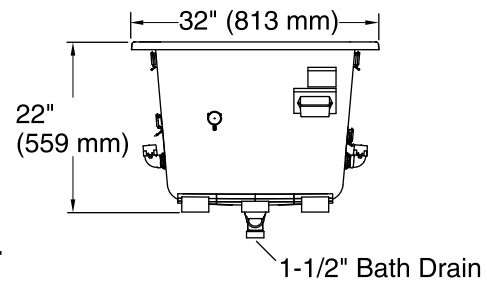

No change in measurement if connected with drain illustrated. (K-7272)