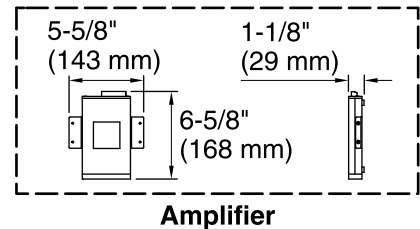

No change in measurement if connected with drain illustrated. (K-7272)