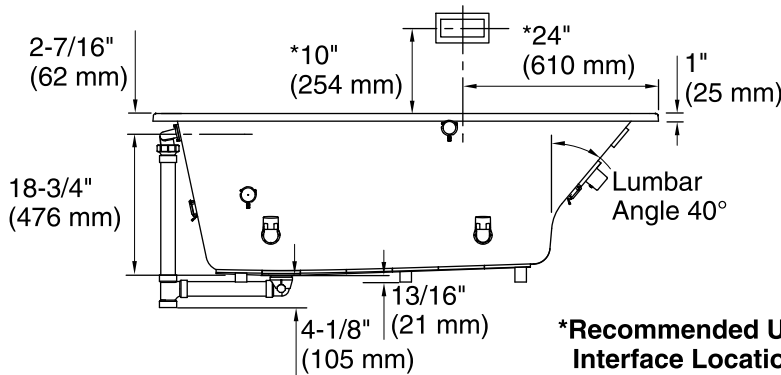

No change in measurement if connected with drain illustrated. (K-7272)