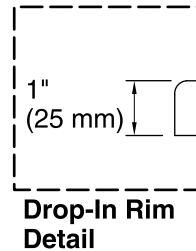

No change in measurement if connected with drain illustrated. (K-7272)