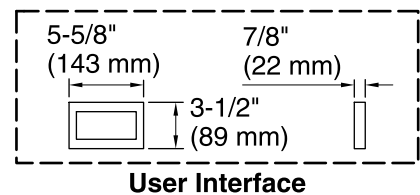

No change in measurement if connected with drain illustrated. (K-7272)