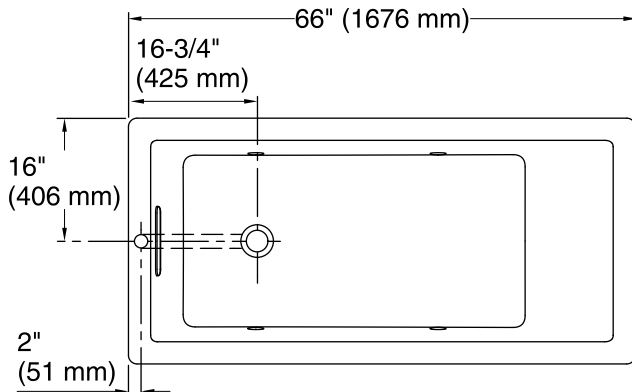

No change in measurement if connected with drain illustrated. (K-7272)

Required Electrical Service

One circuit required, protected with Class A Ground-Fault Circuit-Interrupter (GFCI) or Residual Current Device (RCD).

Amplifier: 120 V, 15 A, 50/60 Hz

Technical Information

All product dimensions are nominal.

Installation:	Drop-in, Under-mount
Drain location:	End
Basin area, bottom:	44-1/2" x 22-5/16" (1130 mm x 567 mm)
Basin area, top:	59-5/8" x 25-1/2" (1514 mm x 648 mm)
Weight:	91 lbs (41.3 kg)
Minimum floor load:	58 lbs/ft² (283.2 kg/m²)
Water depth:	18" (457 mm)
Water capacity:	85 gal (321.8 L)
Cutout:	Drop-in, 64-1/2" x 30-1/2" (1638 mm x 775 mm)
Electrical component rating:	Amplifier: 120 V, 1.1 A, 50/60 Hz
Amplifier channels:	2 at 15 W per channel 2 at 30 W per channel
Minimum flat for door:	2-1/2" (64 mm)

Notes

Measure your actual product for rough-in details.

Install this product according to the installation instructions.

The hot water supply should be 70% of the capacity of the bath or greater. Installations will vary.

Provide one grounded electrical outlet within 24" (610 mm) of each component.

Kit is required for under-mount installations (sold separately).

Control amplifier fits 16" (406 mm) center studs. 25' (7.6 m) cables are included.