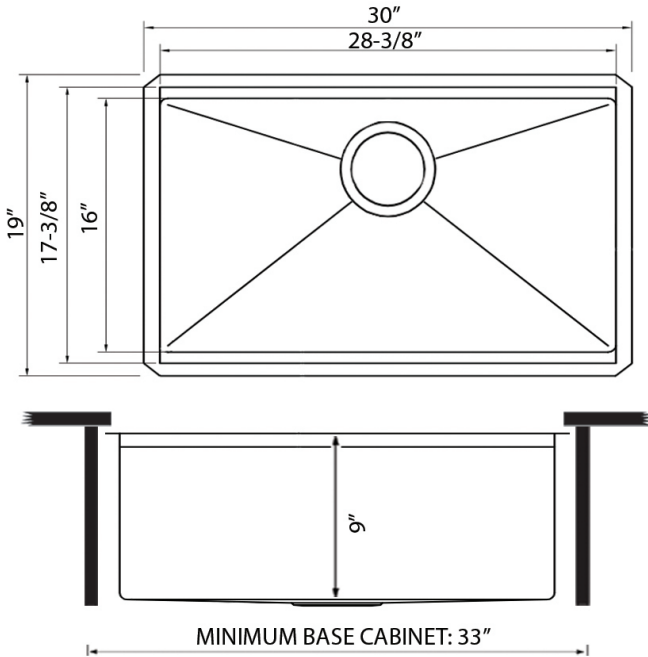

OPTIONAL ACCESSORIES (SOLD SEPARATELY)

DIMENSIONS

cUPC certified by IAPMO
to meet US and Canada
plumbing standards.

**SCAN TO REGISTER
YOUR WARRANTY**

or visit
ruvati.com/register

RUVATI USA

www.ruvati.com

Phone: 1.855.478.8284
Email: support@ruvati.com