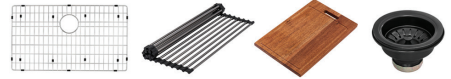

RVH6530

UNDERMOUNT WORKSTATION SINK

RUVATI[®]
SPECIFICATION SHEET

MATERIAL

- True 16 Gauge Thickness
- Premium T304 Grade Stainless Steel
- Nano-PVD colored finish: easy to clean, and long lasting

FEATURES

- Heavy duty sound guard padding and undercoating
- Slanted bottom with elegant drain grooves for easy draining
- Rounded inside corners

COLOR OPTIONS

BL: Black Stainless Steel

GG: Matte Gold Brass Tone

IN THE BOX

Cutting Board
[RVA1217]

Rollup Rack
[RVA1385BL/GG]

Rinse Grid
[RVA68310]

Basket Strainer
[RVA1022BL/GG]

Mounting Clips
[RVA11031]

Cut-out
Template

NOMINAL DIMENSIONS

Exterior: 30" (wide) x 19" (front-to-back)
Interior Bowl: 28-3/8" (wide) x 16" (front-to-back)
Bowl Depth: 9"
Minimum Cabinet Size: 33" wide
Drain Hole Size: 3 1/2"