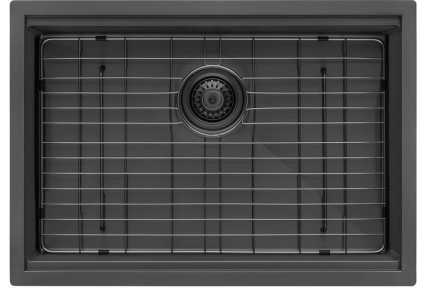

RVH6530

UNDERMOUNT WORKSTATION SINK

RUVATI[®]
SPECIFICATION SHEET

MATERIAL

- True 16 Gauge Thickness
- Premium T304 Grade Stainless Steel
- Nano-PVD colored finish: easy to clean, and long lasting

FEATURES

- Heavy duty sound guard padding and undercoating
- Slanted bottom with elegant drain grooves for easy draining
- Rounded inside corners

COLOR OPTIONS

BL: Black Stainless Steel

GG: Matte Gold Brass Tone

IN THE BOX

Cutting Board
[RVA1217]

Rollup Rack
[RVA1385BL/GG]

Rinse Grid
[RVA68310]

Basket Strainer
[RVA1022BL/GG]

Mounting Clips
[RVA11031]

Cut-out
Template

NOMINAL DIMENSIONS

Exterior: 30" (wide) x 19" (front-to-back)
Interior Bowl: 28-3/8" (wide) x 16" (front-to-back)
Bowl Depth: 9"
Minimum Cabinet Size: 33" wide
Drain Hole Size: 3 1/2"