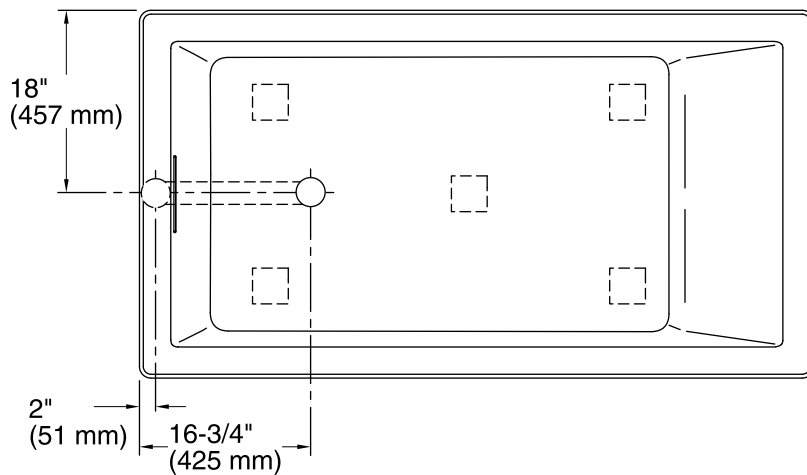

Underscore® Rectangle

5.5' Bath

K-1136

Features

- End drain.
- Slotted overflow for deep soaking.
- Integral lumbar support.
- 66" (1676 mm) x 36" (914 mm) x 22" (559 mm)

Material

- Acrylic

Installation

THE BOLD LOOK
OF **KOHLER**®

No change in measurements if connected with drain illustrated. (K-7272)

Technical Information

All product dimensions are nominal.

Installation:	Drop-in, Under-mount
Drain location:	End
Basin area, bottom:	44-1/2" x 26-1/2" (1130 mm x 673 mm)
Basin area, top:	60-1/4" x 30-1/4" (1530 mm x 768 mm)
Weight:	80 lbs (36.3 kg)
Minimum floor load:	58 lbs/ft ² (283.2 kg/m ²)
Water depth:	17-3/4" (451 mm)
Water capacity:	102 gal (386.1 L)
Cutout:	Drop-in, 65" x 35" (1651 mm x 889 mm)
Minimum flat for door:	2-7/16" (61 mm)