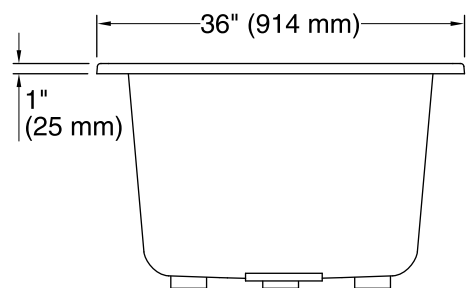

Underscore® Rectangle

5.5' Bath

K-1136

Features

- End drain.
- Slotted overflow for deep soaking.
- Integral lumbar support.
- 66" (1676 mm) x 36" (914 mm) x 22" (559 mm)

Material

- Acrylic

Installation

THE BOLD LOOK
OF **KOHLER**®

No change in measurements if connected with drain illustrated. (K-7272)

Technical Information

All product dimensions are nominal.

Installation:	Drop-in, Under-mount
Drain location:	End
Basin area, bottom:	44-1/2" x 26-1/2" (1130 mm x 673 mm)
Basin area, top:	60-1/4" x 30-1/4" (1530 mm x 768 mm)
Weight:	80 lbs (36.3 kg)
Minimum floor load:	58 lbs/ft ² (283.2 kg/m ²)
Water depth:	17-3/4" (451 mm)
Water capacity:	102 gal (386.1 L)
Cutout:	Drop-in, 65" x 35" (1651 mm x 889 mm)
Minimum flat for door:	2-7/16" (61 mm)