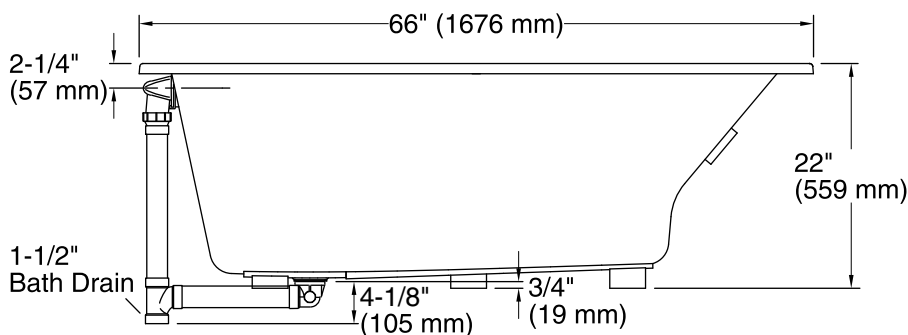

Underscore® Rectangle

5.5' Bath

K-1136

Features

- End drain.
- Slotted overflow for deep soaking.
- Integral lumbar support.
- 66" (1676 mm) x 36" (914 mm) x 22" (559 mm)

Material

- Acrylic

Installation

THE BOLD LOOK
OF **KOHLER**®

No change in measurements if connected with drain illustrated. (K-7272)

Technical Information

All product dimensions are nominal.

Installation:	Drop-in, Under-mount
Drain location:	End
Basin area, bottom:	44-1/2" x 26-1/2" (1130 mm x 673 mm)
Basin area, top:	60-1/4" x 30-1/4" (1530 mm x 768 mm)
Weight:	80 lbs (36.3 kg)
Minimum floor load:	58 lbs/ft ² (283.2 kg/m ²)
Water depth:	17-3/4" (451 mm)
Water capacity:	102 gal (386.1 L)
Cutout:	Drop-in, 65" x 35" (1651 mm x 889 mm)
Minimum flat for door:	2-7/16" (61 mm)

Notes

Measure your actual product for rough-in details.

Install this product according to the installation instructions.

The hot water supply should be 70% of the capacity of the bath or greater. Installations will vary.