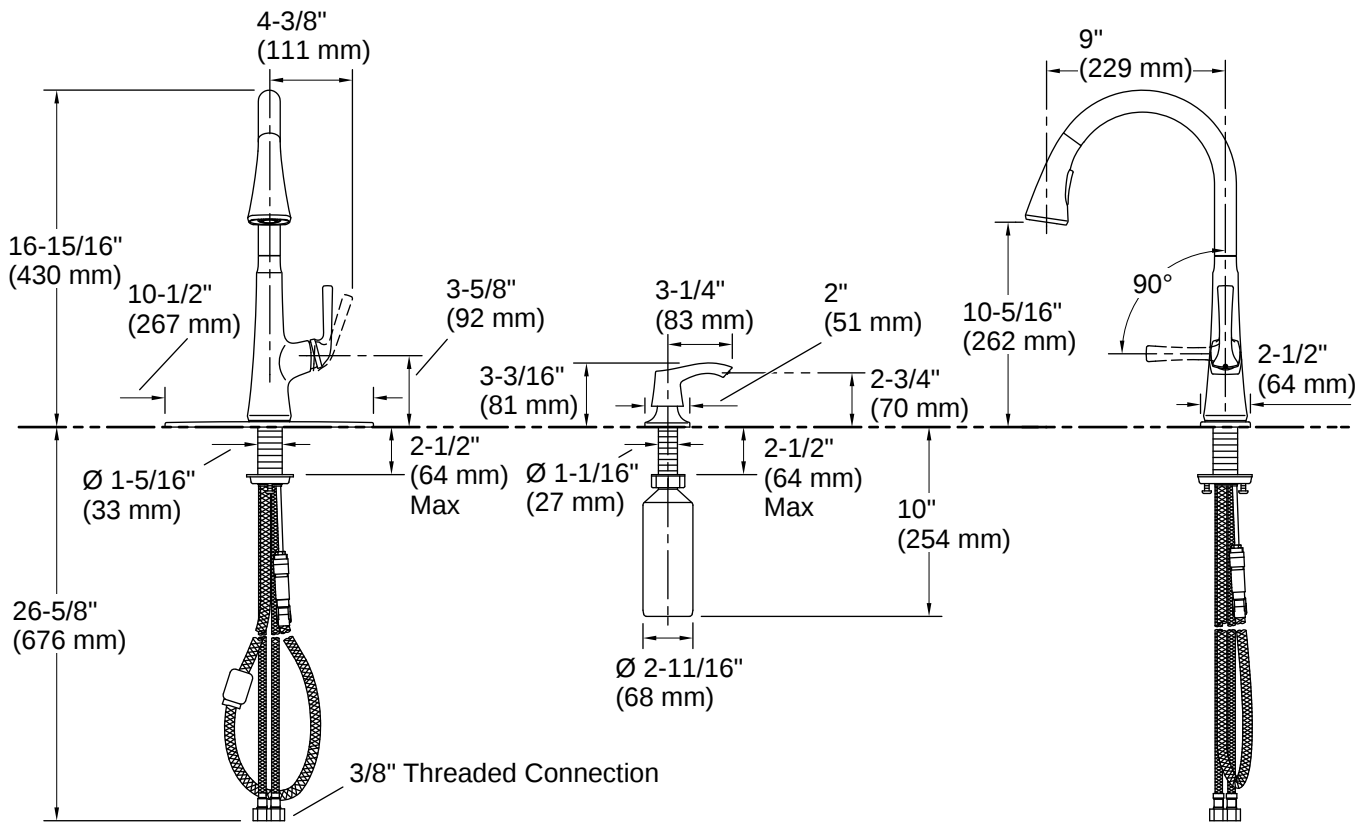

Farland® | K-R26756-SD

Pull-down kitchen sink faucet with soap/lotion dispenser

Features

- Two-function pull-down sprayhead allows you to switch from aerated stream to Sweep® spray
- Sweep® spray features specially angled nozzles that form a wide, powerful blade of water to sweep your dishes and sink clean
- ProMotion® technology's light, quiet braided hose and swiveling ball joint make the pull-down sprayhead easier and more comfortable to use
- MasterClean™ sprayface features an easy-to-clean surface that withstands mineral buildup and maximizes spray performance
- High-arch spout offers vertical clearance for tall cookware and pitchers
- Single lever handle makes adjusting water temperature easy.
- KOHLER® ceramic disc valves exceed industry longevity standards for a lifetime of durable performance
- 1.5 gpm (5.7 lpm) maximum flow rate at 60 psi (4.14 bar)
- Box includes: Assembled faucet, supply lines, soap/lotion dispenser, and escutcheon plate
- DockNetik® secure docking system locks sprayhead into place when not in use

See website for detailed warranty information.

KOHLER® Faucet Lifetime Limited Warranty

Technical Information

All product dimensions are nominal.

Handle

Handle Style/ Type: Lever

Spout

Spout Reach: 9" (229 mm)

Flow Rate

Faucet Flow Rate: 1.5 gpm (5.7 l/min)

Valves

Included Valves: Ceramic disc, Thermostatic Mixer

Material

- Premium material construction for durability and reliability
- KOHLER finishes resist corrosion and tarnishing
- Select KOHLER finishes feature ScratchShield® technology which withstands even the toughest daily use

Installation

- Installs with 1-, 2-, 3-, or 4-hole sinks
- Flexible supply lines and quick-connect fittings simplify installation
- Longer shank works with countertops up to 2-1/2" (63.5 mm) thick and is easy to install