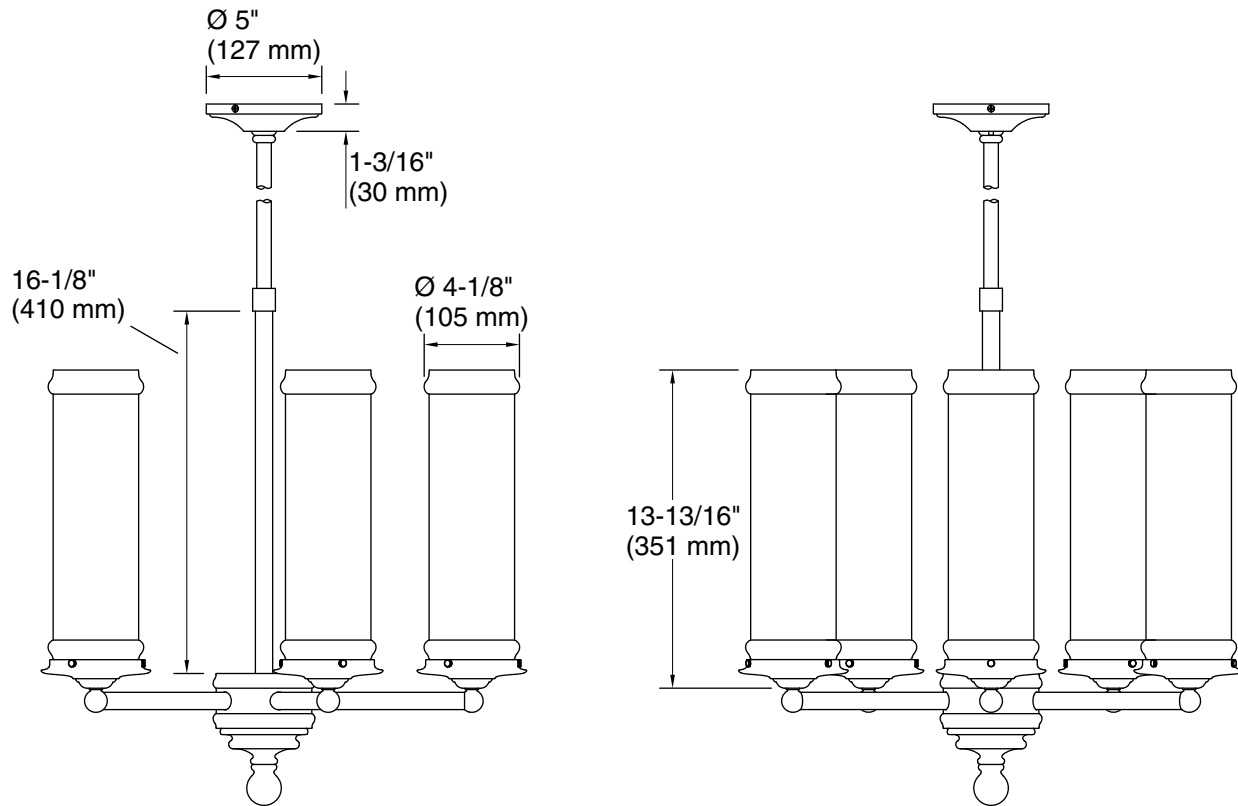

Required Electrical Service

One circuit required.

Lights: 120 V, 60 Hz

Technical Information

All product dimensions are nominal.

Installation Type: Ceiling-mount

Material: Brass

Number of Lights: 5

Lighting Type: Socket-based

Socket Type: E-12 Candelabra

Number of Shades: 5

Shade Type: Glass - clear

Hanging Type: Downrod

Downrod Detail: 1 x 12" (305 mm), 1 x
15-11/16" (399 mm), 1 x
16-11/16" (424 mm)

Electrical component rating: Socket Rating: 60 Hz, 60 W, 2250
Lumens, 3000K