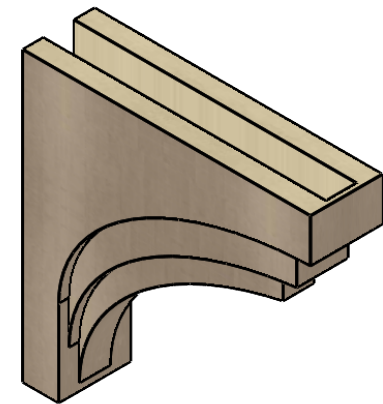

ITEM NUMBER: CORU07X28X28ROCRPR

7"W X 28"D X 28"H SERIES 1 THIN ROCKFORD ROUGH CEDAR TIMBERTHANE FAUX WOOD CORBEL, PRIMED

SIDE PROFILE

FRONT PROFILE

ISOMETRIC

EKENA MILLWORK
2300 WEST MAIN ST.
CLARKSVILLE, TX 75426
TOLL FREE: 866-607-0453
WWW.EKENAMILLWORK.COM

NOTES

1. INSTALLATION TO BE COMPLETED IN ACCORDANCE WITH MANUFACTURER'S SPECIFICATIONS.
2. DRAWING MAY NOT BE TO SCALE
3. THIS DRAWING IS INTENDED FOR DESIGN AND PLANNING PURPOSES ONLY.
4. ALL INFORMATION CONTAINED HEREIN WAS CURRENT AT THE TIME OF DEVELOPMENT BUT MUST BE REVIEWED AND APPROVED BY THE PRODUCT MANUFACTURER TO BE CONSIDERED ACCURATE.
5. TIMBERTHANE ARCHITECTURAL PRODUCTS ARE MADE FROM HIGH DENSITY URETHANE AND COME FACTORY PRIMED