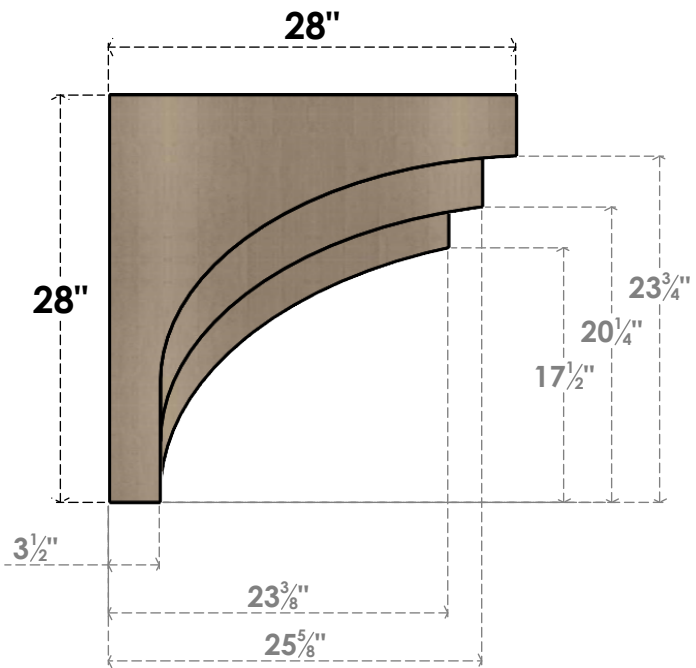

ITEM NUMBER: CORU07X28X28ROCRPR

7"W X 28"D X 28"H SERIES 1 THIN ROCKFORD ROUGH CEDAR TIMBERTHANE FAUX WOOD CORBEL, PRIMED

SIDE PROFILE

FRONT PROFILE

ISOMETRIC

EKENA MILLWORK
2300 WEST MAIN ST.
CLARKSVILLE, TX 75426
TOLL FREE: 866-607-0453
WWW.EKENAMILLWORK.COM

NOTES

1. INSTALLATION TO BE COMPLETED IN ACCORDANCE WITH MANUFACTURER'S SPECIFICATIONS.
2. DRAWING MAY NOT BE TO SCALE
3. THIS DRAWING IS INTENDED FOR DESIGN AND PLANNING PURPOSES ONLY.
4. ALL INFORMATION CONTAINED HEREIN WAS CURRENT AT THE TIME OF DEVELOPMENT BUT MUST BE REVIEWED AND APPROVED BY THE PRODUCT MANUFACTURER TO BE CONSIDERED ACCURATE.
5. TIMBERTHANE ARCHITECTURAL PRODUCTS ARE MADE FROM HIGH DENSITY URETHANE AND COME FACTORY PRIMED