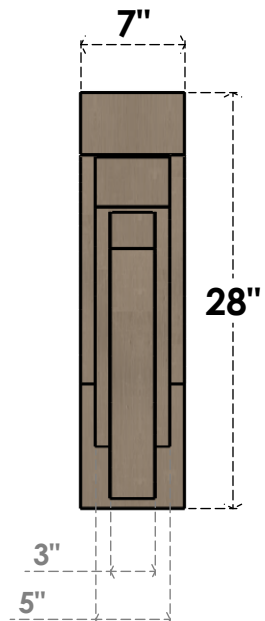

ITEM NUMBER: CORU07X28X28ROCRPR

7"W X 28"D X 28"H SERIES 1 THIN ROCKFORD ROUGH CEDAR TIMBERTHANE FAUX WOOD CORBEL, PRIMED

SIDE PROFILE

FRONT PROFILE

ISOMETRIC

EKENA MILLWORK
2300 WEST MAIN ST.
CLARKSVILLE, TX 75426
TOLL FREE: 866-607-0453
WWW.EKENAMILLWORK.COM

NOTES

1. INSTALLATION TO BE COMPLETED IN ACCORDANCE WITH MANUFACTURER'S SPECIFICATIONS.
2. DRAWING MAY NOT BE TO SCALE
3. THIS DRAWING IS INTENDED FOR DESIGN AND PLANNING PURPOSES ONLY.
4. ALL INFORMATION CONTAINED HEREIN WAS CURRENT AT THE TIME OF DEVELOPMENT BUT MUST BE REVIEWED AND APPROVED BY THE PRODUCT MANUFACTURER TO BE CONSIDERED ACCURATE.
5. TIMBERTHANE ARCHITECTURAL PRODUCTS ARE MADE FROM HIGH DENSITY URETHANE AND COME FACTORY PRIMED