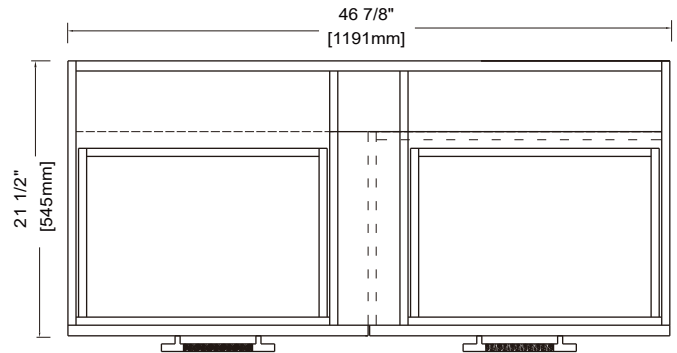

Dimension/Specification

FRONT VIEW

PLAN VIEW

SIDE VIEW

COUNTERTOP PLAN VIEW

Sku RX-V07-48