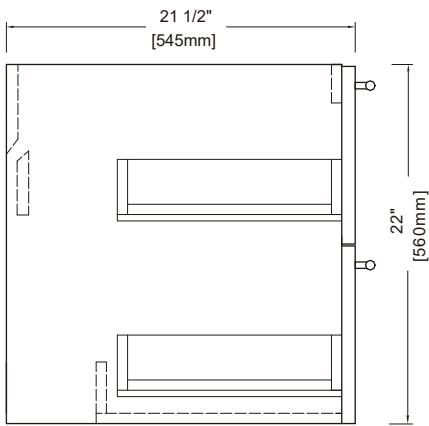

Dimension/Specification

FRONT VIEW

PLAN VIEW

SIDE VIEW

COUNTERTOP PLAN VIEW

Sku RX-V07-48