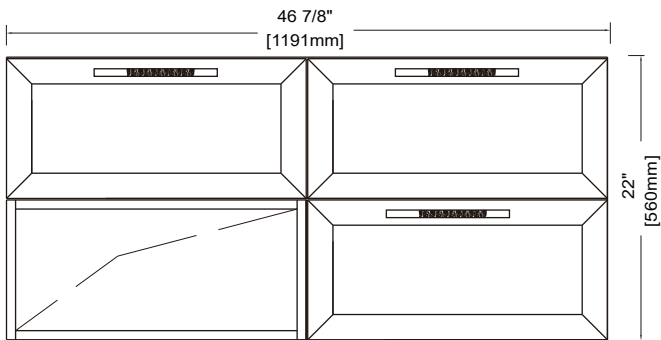

Dimension/Specification

FRONT VIEW

PLAN VIEW

SIDE VIEW

COUNTERTOP PLAN VIEW

Sku RX-V07-48