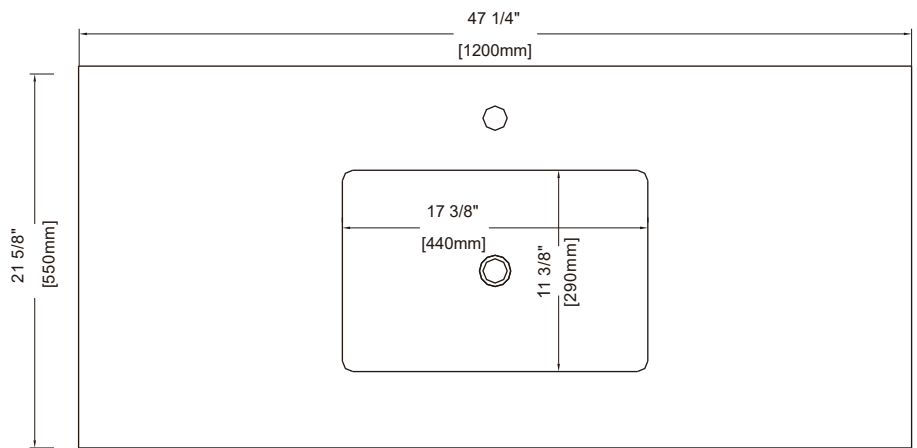

Dimension/Specification

FRONT VIEW

PLAN VIEW

SIDE VIEW

COUNTERTOP PLAN VIEW

Sku RX-V07-48