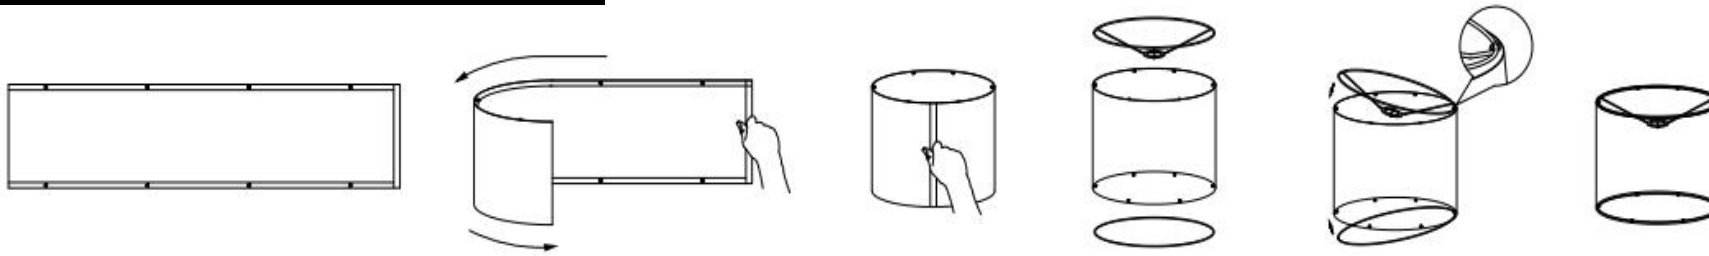

Model# DD-129

Pendant Light Instructions

PIECE	DESCRIPTION	PICTURE	QTY	PIECE	DESCRIPTION	PICTURE	QTY
A	Cable, Switch, Lamp Holder		1X	E	Plastic Dowel		2X
B	Linon Lampshade		1X	F	Swag Hook		2X
C	Lamp Holder Knob		1X	G	Screw		2X
D	Light Bulb		1X				

Lampshade assembly instructions

Model# DD-211002

Product Dimensions: 7.25"Lx 7.25"W x 6.5"H

Pendant Light Instructions

PIECE	DESCRIPTION	PICTURE	QUANTITY	PIECE	DESCRIPTION	PICTURE	QUANTITY
A	Cable, Switch with 2 Hook, Lamp Holder		1X	D	Light Bulb		1X
B	Plush Lampshade		1X	E	Plastic Dowel		2X
C	Lamp Holder Knob		1X	F	Hanger with Screw Thread		2X
			1X				