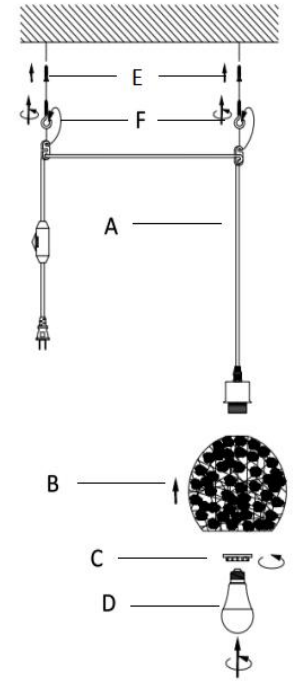

Model# DD-129

Pendant Light Instructions

PIECE	DESCRIPTION	PICTURE	QTY	PIECE	DESCRIPTION	PICTURE	QTY
A	Cable, Switch, Lamp Holder		1X	E	Plastic Dowel		2X
B	Linon Lampshade		1X	F	Swag Hook		2X
C	Lamp Holder Knob		1X	G	Screw		2X
D	Light Bulb		1X				

Precautions for use

1. The installation process of the product must be operated in a power-off environment.
2. Lamp Holder Knob (C) is fixed in Lamp Holder, please remove Lamp Holder Knob before installation
3. We constantly strives to provide the high-quality products and excellent customer service to achieve our customer satisfaction. If you have any question, please feel free to contact us through Lowe's

Lampshade assembly instructions

Model# DD-211002

Product Dimensions: 7.25"Lx 7.25"W x 6.5"H

Pendant Light Instructions

PIECE	DESCRIPTION	PICTURE	QUANTITY	PIECE	DESCRIPTION	PICTURE	QUANTITY
A	Cable, Switch with 2 Hook, Lamp Holder		1X	D	Light Bulb		1X
B	Plush Lampshade		1X	E	Plastic Dowel		2X
C	Lamp Holder Knob		1X	F	Hanger with Screw Thread		2X
			1X				

Precautions for use

1. The installation process of the product must be operated in a power-off environment.
2. Lamp Holder Knob (C) is fixed in Lamp Holder, please remove Lamp Holder Knob before installation
3. We constantly strives to provide the high-quality products and excellent customer service to achieve our customer satisfaction. If you have any question, please feel free to contact us through Amazon.