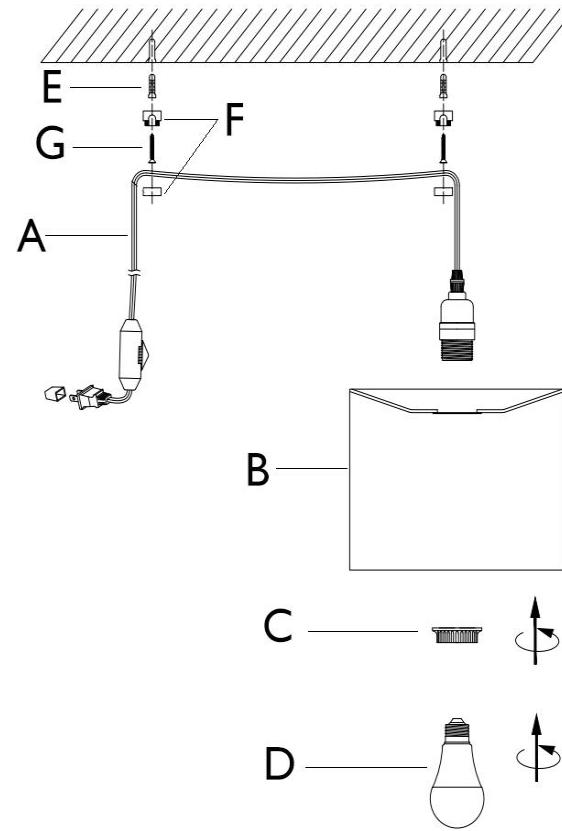

Model# DD-129

Pendant Light Instructions

PIECE	DESCRIPTION	PICTURE	QTY	PIECE	DESCRIPTION	PICTURE	QTY
A	Cable, Switch, Lamp Holder		1X	E	Plastic Dowel		2X
B	Linon Lampshade		1X	F	Swag Hook		2X
C	Lamp Holder Knob		1X	G	Screw		2X
D	Light Bulb		1X				

Precautions for use

1. The installation process of the product must be operated in a power-off environment.
2. Lamp Holder Knob (C) is fixed in Lamp Holder, please remove Lamp Holder Knob before installation
3. We constantly strives to provide the high-quality products and excellent customer service to achieve our customer satisfaction. If you have any question, please feel free to contact us through Lowe's

Lampshade assembly instructions

Model# DD-211002

Product Dimensions: 7.25"Lx 7.25"W x 6.5"H

Pendant Light Instructions

PIECE	DESCRIPTION	PICTURE	QUANTITY	PIECE	DESCRIPTION	PICTURE	QUANTITY
A	Cable, Switch with 2 Hook, Lamp Holder		1X	D	Light Bulb		1X
B	Plush Lampshade		1X	E	Plastic Dowel		2X
C	Lamp Holder Knob		1X	F	Hanger with Screw Thread		2X
			1X				

Precautions for use

1. The installation process of the product must be operated in a power-off environment.
2. Lamp Holder Knob (C) is fixed in Lamp Holder, please remove Lamp Holder Knob before installation
3. We constantly strives to provide the high-quality products and excellent customer service to achieve our customer satisfaction. If you have any question, please feel free to contact us through Amazon.