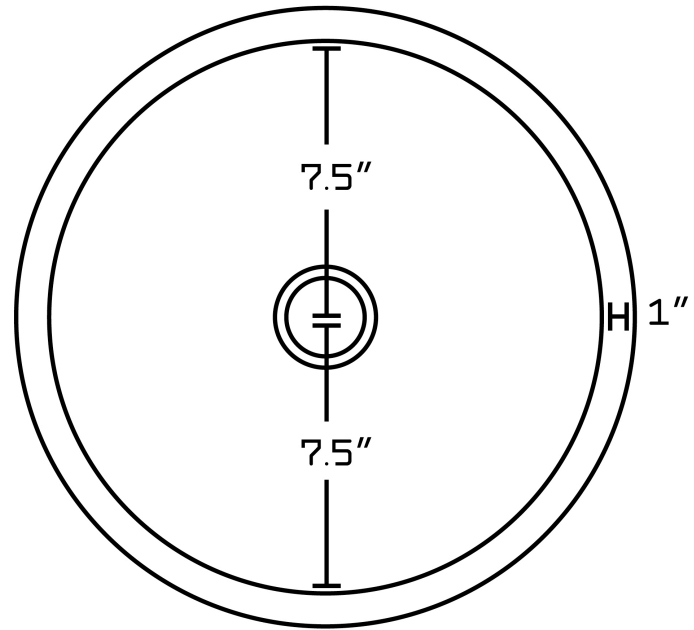

	QTY	Product ID	Series	Product Type	Description	Color	Stock*	Expected Stock*	Expected Stock ETA*
	1	403	N/A	Bathroom Undermount Sink	16-in. x 16-in. Ceramic Bathroom Undermount Sink In Biscuit CUPC	Biscuit	4	0	
	1	1790	Nebula	Bathroom Sink Faucet	1 Hole CUPC Approved Lead Free Brass Faucet In Chrome Color	Chrome	59	0	

	1	1795	N/A	Bathroom Sink Drain	2.60 in. x 2.60 in. x 9 in. Bathroom Sink Drain	Chrome	583	0	
---	---	------	-----	---------------------	---	--------	-----	---	--

**Estimated as of 22 Apr 2022 1:26 PM.*

Quality control approved in Canada. Each box on your order is physically opened-up and inspected to make sure only the highest quality product is shipped. We take and store photos of every single quality audit of every single order we ship. You can see them when you track your order on our website. This product is a group of multiple products. It features a round shape. This bathroom undermount sink set is designed to be installed as a undermount bathroom undermount sink set. It is constructed with ceramic. This bathroom undermount sink set comes with a enamel glaze finish in Biscuit color. It is designed for a 1 hole faucet.

Product ID:	1795
Product Type:	Bathroom Undermount Sink Set
Shape:	Round
Install Type:	Undermount
Faucet Drilling:	1 Hole
Overflow:	Yes
Num Of Sinks:	1
Includes Faucets:	Yes
Includes Drains:	Yes
Undermount Sinks Color:	Biscuit
Width Group:	10-in. - 19-in.
Material:	Ceramic
Style:	Transitional
Finish:	Enamel Glaze
Hardware Color:	Chrome
Color:	Biscuit
Recommended Ship Method:	SP