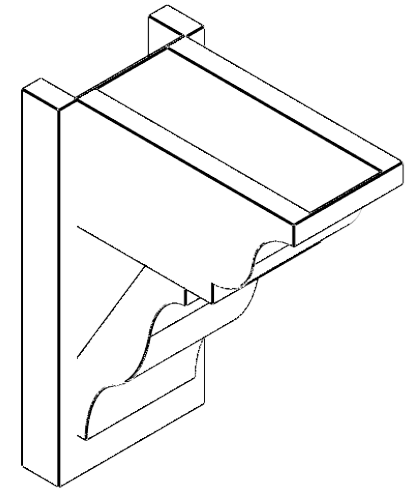

ITEM NUMBER: OUTUROC060X080X14000X18000X060X020X060FST04RCPR

6"W TOP X 8"W BACK X 14"D X 18"H X 6"T TOP X 2"T BACK TIMBERTHANE ROUGH CEDAR FUNSTON FAUX WOOD OPEN OUTLOOKER, TRADITIONAL TOP AND BLOCK BACK, 6"W CLOSED BRACE, PRIMED TAN

SIDE PROFILE

FRONT PROFILE

ISOMETRIC

GENERATED DATE : 07/06/2023

EKENA MILLWORK
2300 WEST MAIN ST.
CLARKSVILLE, TX 75426
TOLL FREE: 866-607-0453
WWW.EKENAMILLWORK.COM

NOTES

1. INSTALLATION TO BE COMPLETED IN ACCORDANCE WITH MANUFACTURER'S SPECIFICATIONS.
2. DRAWING MAY NOT BE TO SCALE
3. THIS DRAWING IS INTENDED FOR DESIGN AND PLANNING PURPOSES ONLY.
4. ALL INFORMATION CONTAINED HEREIN WAS CURRENT AT THE TIME OF DEVELOPMENT BUT MUST BE REVIEWED AND APPROVED BY THE PRODUCT MANUFACTURER TO BE CONSIDERED ACCURATE.
5. TIMBERTHANE ARCHITECTURAL PRODUCTS ARE MADE FROM HIGH DENSITY URETHANE AND COME FACTORY PRIMED