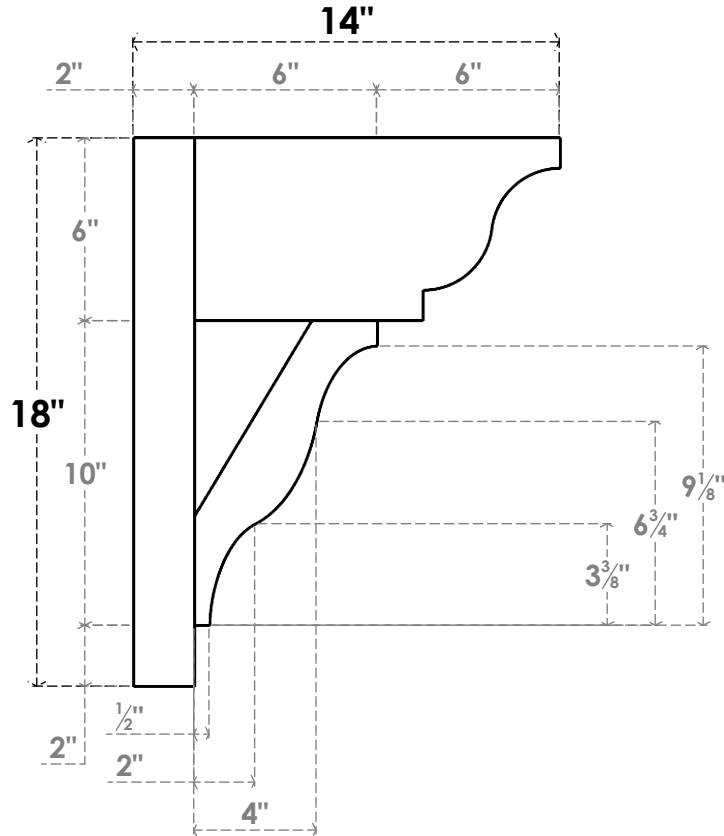

ITEM NUMBER: OUTUROC060X080X14000X18000X060X020X060FST04RCPR

6"W TOP X 8"W BACK X 14"D X 18"H X 6"T TOP X 2"T BACK TIMBERTHANE ROUGH CEDAR FUNSTON FAUX WOOD OPEN OUTLOOKER, TRADITIONAL TOP AND BLOCK BACK, 6"W CLOSED BRACE, PRIMED TAN

SIDE PROFILE

FRONT PROFILE

ISOMETRIC

GENERATED DATE : 07/06/2023

EKENA MILLWORK
2300 WEST MAIN ST.
CLARKSVILLE, TX 75426
TOLL FREE: 866-607-0453
WWW.EKENAMILLWORK.COM

NOTES

1. INSTALLATION TO BE COMPLETED IN ACCORDANCE WITH MANUFACTURER'S SPECIFICATIONS.
2. DRAWING MAY NOT BE TO SCALE
3. THIS DRAWING IS INTENDED FOR DESIGN AND PLANNING PURPOSES ONLY.
4. ALL INFORMATION CONTAINED HEREIN WAS CURRENT AT THE TIME OF DEVELOPMENT BUT MUST BE REVIEWED AND APPROVED BY THE PRODUCT MANUFACTURER TO BE CONSIDERED ACCURATE.
5. TIMBERTHANE ARCHITECTURAL PRODUCTS ARE MADE FROM HIGH DENSITY URETHANE AND COME FACTORY PRIMED