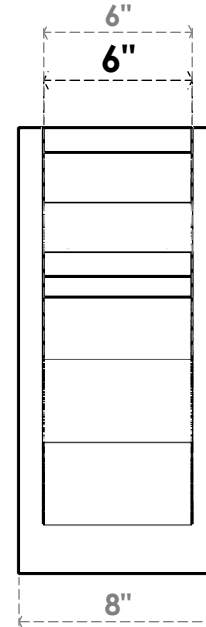

ITEM NUMBER: OUTUROC060X080X14000X18000X060X020X060FST04RCPR

6"W TOP X 8"W BACK X 14"D X 18"H X 6"T TOP X 2"T BACK TIMBERTHANE ROUGH CEDAR FUNSTON FAUX WOOD OPEN OUTLOOKER, TRADITIONAL TOP AND BLOCK BACK, 6"W CLOSED BRACE, PRIMED TAN

SIDE PROFILE

FRONT PROFILE

ISOMETRIC

GENERATED DATE : 07/06/2023

EKENA MILLWORK
2300 WEST MAIN ST.
CLARKSVILLE, TX 75426
TOLL FREE: 866-607-0453
WWW.EKENAMILLWORK.COM

NOTES

1. INSTALLATION TO BE COMPLETED IN ACCORDANCE WITH MANUFACTURER'S SPECIFICATIONS.
2. DRAWING MAY NOT BE TO SCALE
3. THIS DRAWING IS INTENDED FOR DESIGN AND PLANNING PURPOSES ONLY.
4. ALL INFORMATION CONTAINED HEREIN WAS CURRENT AT THE TIME OF DEVELOPMENT BUT MUST BE REVIEWED AND APPROVED BY THE PRODUCT MANUFACTURER TO BE CONSIDERED ACCURATE.
5. TIMBERTHANE ARCHITECTURAL PRODUCTS ARE MADE FROM HIGH DENSITY URETHANE AND COME FACTORY PRIMED