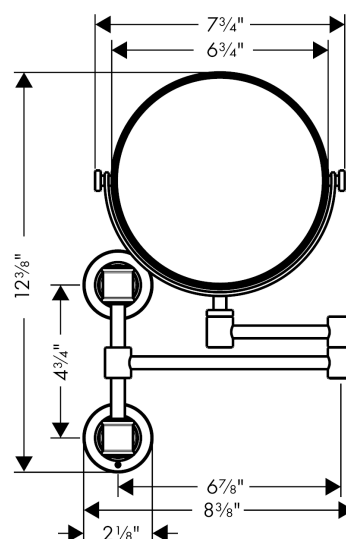

AXOR Montreux
AXOR Montreux Pull-Out Shaving Mirror
Finishes : **chrome** Part no. : **42090000**

Description

Features

- Metal
- Wall-mounted
- Arms swivel independently

Product image

Scale drawing

AXOR Montreux
AXOR Montreux Pull-Out Shaving Mirror
Finishes : **chrome** Part no. : **42090000**

Exploded drawing

Year of production: >04/06

AXOR Montreux
AXOR Montreux Pull-Out Shaving Mirror
 Finishes : **chrome** Part no. : **42090000**

Spare parts list

Year of production: >04/06

Pos.	Description	Part no.	PC	PU
1	mounting set	40915000	0	1
2	support element	96341000	0	1
3	hexagon socket screw M4x10	97661000	0	1
4	pin	97546000	0	1
5	mirror	98729000	0	1