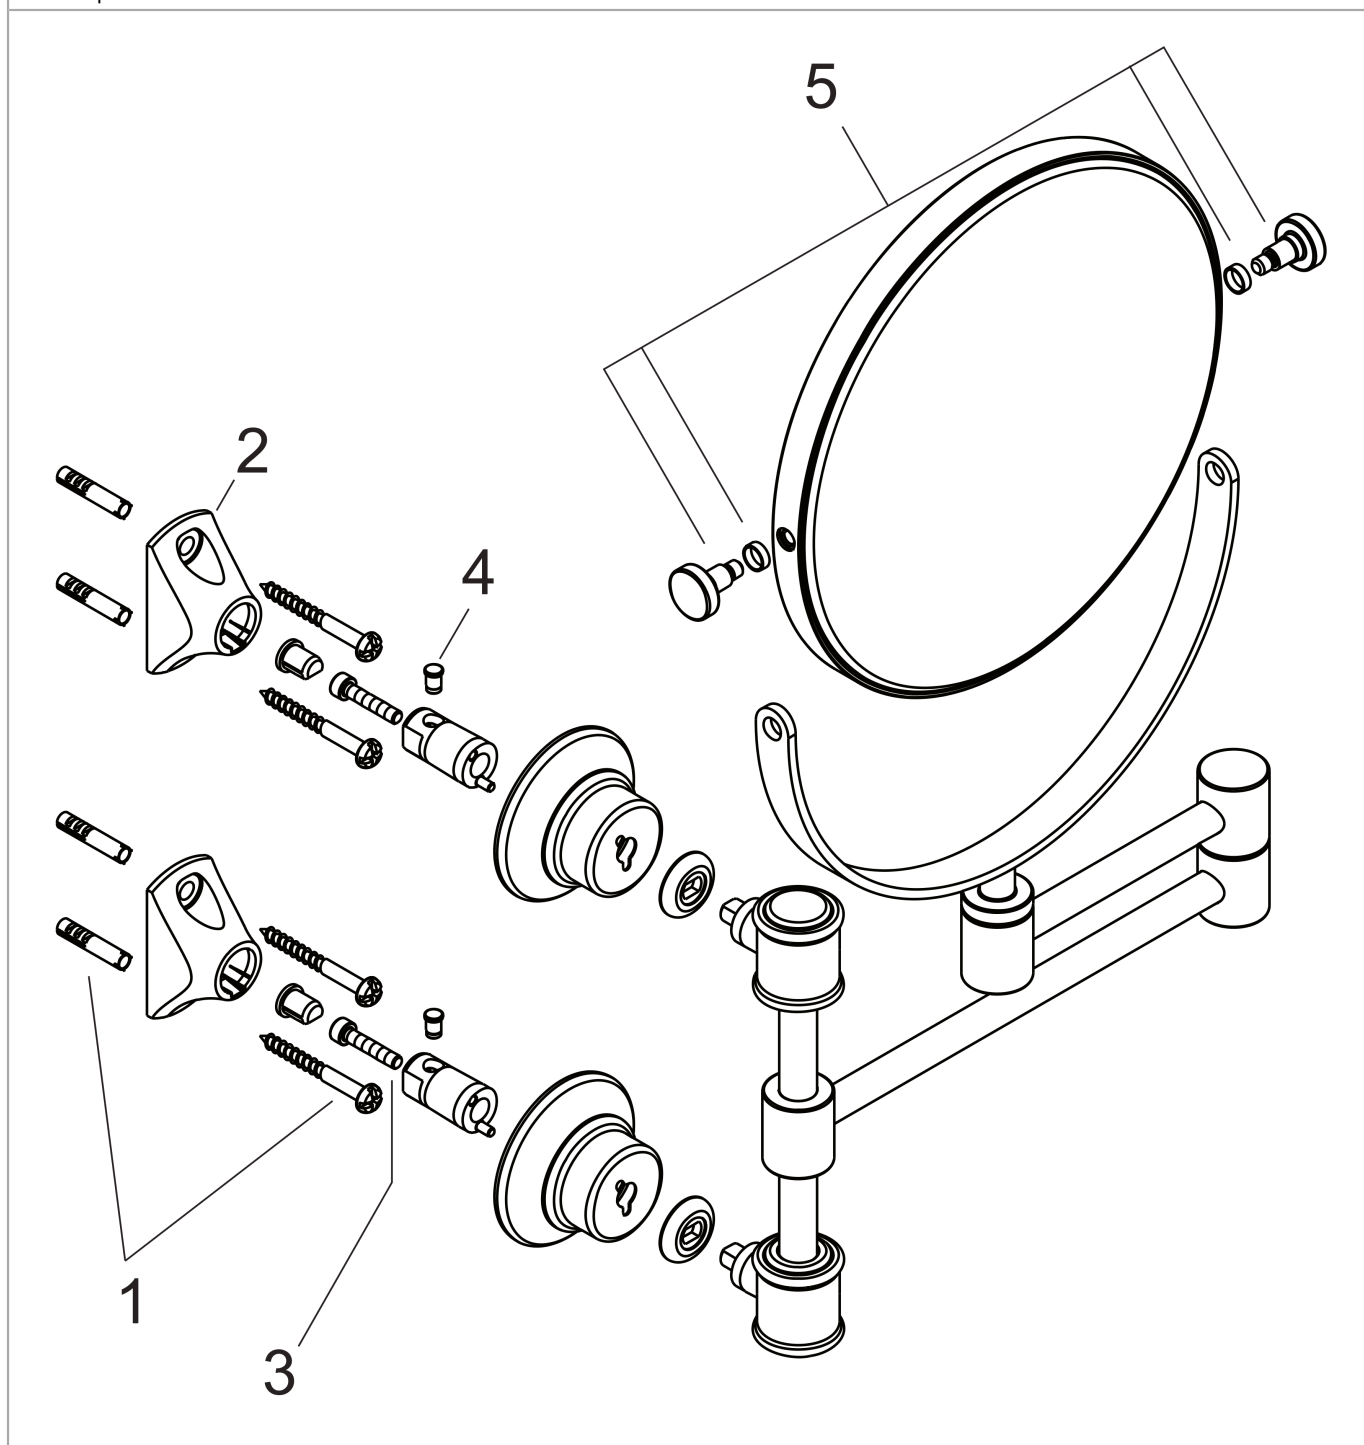

AXOR Montreux
AXOR Montreux Pull-Out Shaving Mirror
Finishes : **chrome** Part no. : **42090000**

Description

Features

- Metal
- Wall-mounted
- Arms swivel independently

Product image

Scale drawing

AXOR Montreux
AXOR Montreux Pull-Out Shaving Mirror
Finishes : **chrome** Part no. : **42090000**

Exploded drawing

Year of production: >04/06

AXOR Montreux
AXOR Montreux Pull-Out Shaving Mirror
 Finishes : **chrome** Part no. : **42090000**

Spare parts list

Year of production: >04/06

Pos.	Description	Part no.	PC	PU
1	mounting set	40915000	0	1
2	support element	96341000	0	1
3	hexagon socket screw M4x10	97661000	0	1
4	pin	97546000	0	1
5	mirror	98729000	0	1