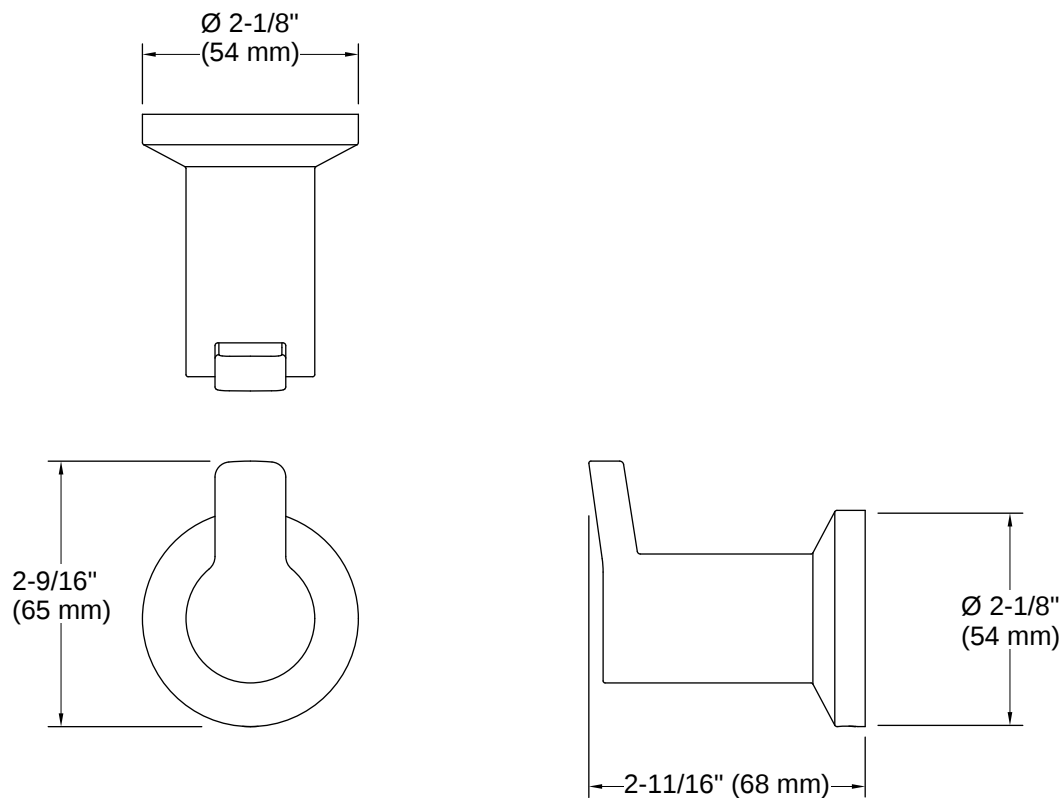

Installation

- Easy installation – no special tools required
- Installation hardware and template included

Installation Notes

Install this product according to the installation instructions.