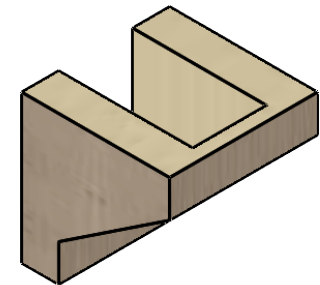

ITEM NUMBER: CORU04X04X04CLERCPR

4"W X 4"D X 4"H SERIES 1 WIDE CLEMMONS ROUGH CEDAR TIMBERTHANE
FAUX WOOD CORBEL, PRIMED

SIDE PROFILE

FRONT PROFILE

ISOMETRIC

EKENA MILLWORK
2300 WEST MAIN ST.
CLARKSVILLE, TX 75426
TOLL FREE: 866-607-0453
WWW.EKENAMILLWORK.COM