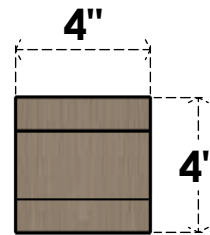

ITEM NUMBER: CORU04X04X04CLERCPR

4"W X 4"D X 4"H SERIES 1 WIDE CLEMMONS ROUGH CEDAR TIMBERTHANE
FAUX WOOD CORBEL, PRIMED

SIDE PROFILE

FRONT PROFILE

ISOMETRIC

EKENA MILLWORK
2300 WEST MAIN ST.
CLARKSVILLE, TX 75426
TOLL FREE: 866-607-0453
WWW.EKENAMILLWORK.COM