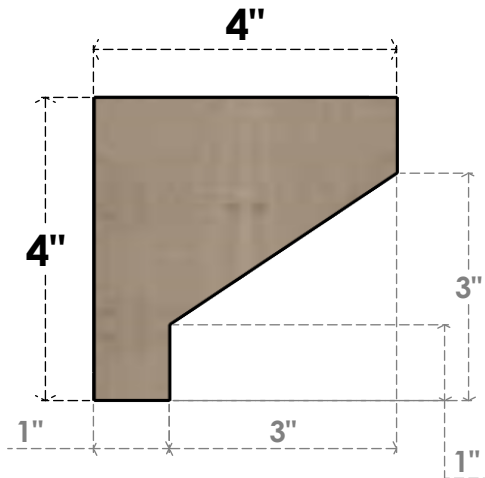

ITEM NUMBER: CORU04X04X04CLERCPR

4"W X 4"D X 4"H SERIES 1 WIDE CLEMMONS ROUGH CEDAR TIMBERTHANE
FAUX WOOD CORBEL, PRIMED

SIDE PROFILE

FRONT PROFILE

ISOMETRIC

EKENA MILLWORK
2300 WEST MAIN ST.
CLARKSVILLE, TX 75426
TOLL FREE: 866-607-0453
WWW.EKENAMILLWORK.COM

NOTES

1. INSTALLATION TO BE COMPLETED IN ACCORDANCE WITH MANUFACTURER'S SPECIFICATIONS.
2. DRAWING MAY NOT BE TO SCALE
3. THIS DRAWING IS INTENDED FOR DESIGN AND PLANNING PURPOSES ONLY.
4. ALL INFORMATION CONTAINED HEREIN WAS CURRENT AT THE TIME OF DEVELOPMENT BUT MUST BE REVIEWED AND APPROVED BY THE PRODUCT MANUFACTURER TO BE CONSIDERED ACCURATE.
5. TIMBERTHANE ARCHITECTURAL PRODUCTS ARE MADE FROM HIGH DENSITY URETHANE AND COME FACTORY PRIMED