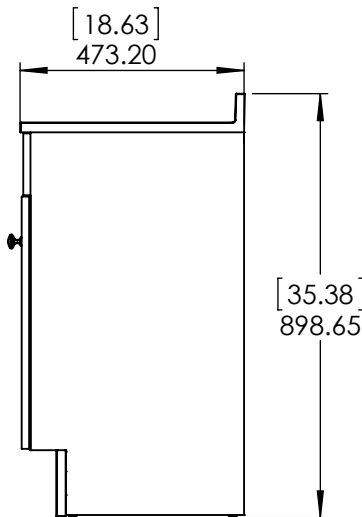

TOP VIEW

ISOMETRIC VIEW

FRONT VIEW

SIDE VIEW

BACK VIEW

ITEM:	<b>W022730P2</b>	REV	<b>B</b>
NAME:	W0227 30in		
MATERIAL:	----		

DWR	MMS	07/02/24
REV	ING	
APR	R&D	

TOP VIEW

ISOMETRIC VIEW

FRONT VIEW

SIDE VIEW

BACK VIEW

ITEM:			<b>W022730P2</b>	REV	<b>B</b>
NAME:			W0227 30in		
DWR	MMS	07/02/24	MATERIAL:		
REV	ING		----		
APR	R&D				