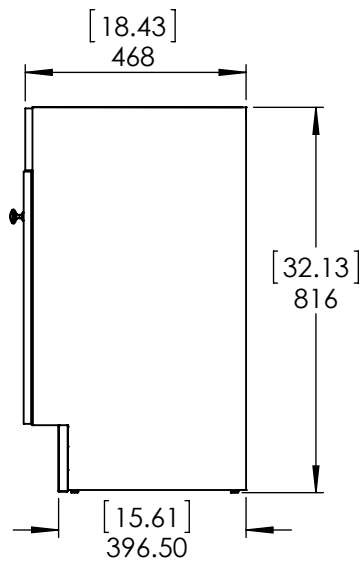

TOP VIEW

ISOMETRIC VIEW

FRONT VIEW

SIDE VIEW

BACK VIEW

ITEM:	<b>W022730P2</b>	REV	<b>B</b>
NAME:	W0227 30in		
MATERIAL:	----		

DWR	MMS	07/02/24
REV	ING	
APR	R&D	

TOP VIEW

ISOMETRIC VIEW

FRONT VIEW

SIDE VIEW

BACK VIEW

ITEM:			<b>W022730P2</b>	REV	<b>B</b>
NAME:			W0227 30in		
DWR	MMS	07/02/24	MATERIAL:		
REV	ING		----		
APR	R&D				