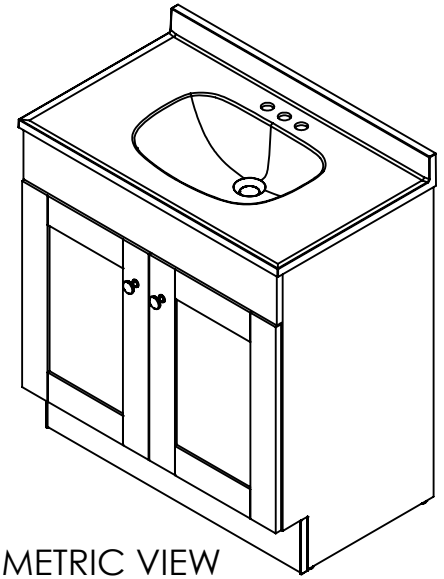

TOP VIEW

ISOMETRIC VIEW

FRONT VIEW

SIDE VIEW

BACK VIEW

ITEM:	<b>W022730P2</b>	REV	<b>B</b>
NAME:	W0227 30in		
MATERIAL:	----		

DWR	MMS	07/02/24
REV	ING	
APR	R&D	

TOP VIEW

ISOMETRIC VIEW

FRONT VIEW

SIDE VIEW

BACK VIEW

ITEM:			<b>W022730P2</b>	REV	<b>B</b>
NAME:			W0227 30in		
DWR	MMS	07/02/24	MATERIAL:		
REV	ING		----		
APR	R&D				