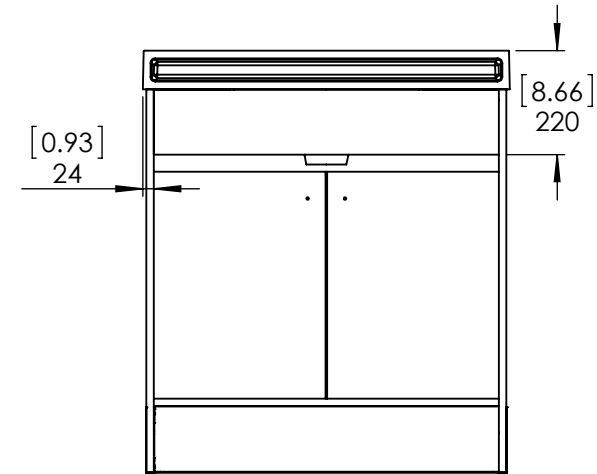

TOP VIEW

ISOMETRIC VIEW

FRONT VIEW

SIDE VIEW

BACK VIEW

ITEM:	<b>W022730P2</b>	REV	<b>B</b>
NAME:	W0227 30in		
MATERIAL:	----		

DWR	MMS	07/02/24
REV	ING	
APR	R&D	

TOP VIEW

ISOMETRIC VIEW

FRONT VIEW

SIDE VIEW

BACK VIEW

ITEM:			<b>W022730P2</b>	REV	<b>B</b>
NAME:			W0227 30in		
DWR	MMS	07/02/24	MATERIAL:		
REV	ING		----		
APR	R&D				