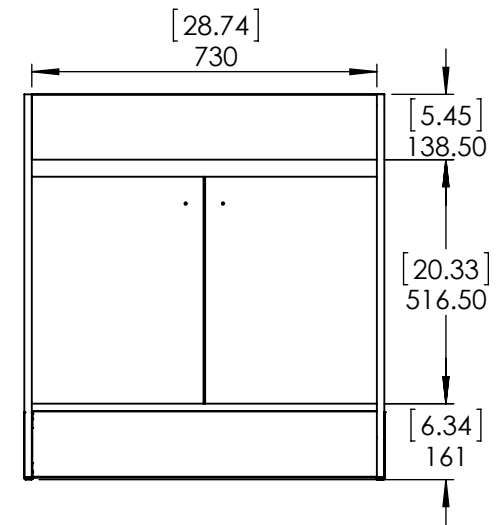

TOP VIEW

ISOMETRIC VIEW

FRONT VIEW

SIDE VIEW

BACK VIEW

ITEM:	<b>W022730P2</b>	REV	<b>B</b>
NAME:	W0227 30in		
MATERIAL:	----		

DWR	MMS	07/02/24
REV	ING	
APR	R&D	

TOP VIEW

ISOMETRIC VIEW

FRONT VIEW

SIDE VIEW

BACK VIEW

ITEM:			<b>W022730P2</b>	REV	<b>B</b>
NAME:			W0227 30in		
DWR	MMS	07/02/24	MATERIAL:		
REV	ING		----		
APR	R&D				