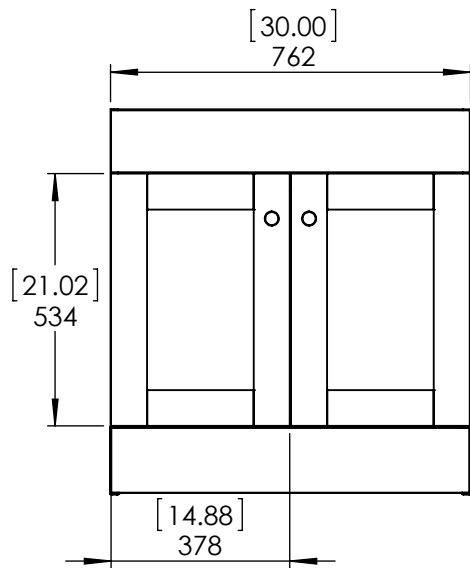

TOP VIEW

ISOMETRIC VIEW

FRONT VIEW

SIDE VIEW

BACK VIEW

ITEM:	<b>W022730P2</b>	REV	<b>B</b>
NAME:	W0227 30in		
MATERIAL:	----		

DWR	MMS	07/02/24
REV	ING	
APR	R&D	

TOP VIEW

ISOMETRIC VIEW

FRONT VIEW

SIDE VIEW

BACK VIEW

ITEM:			<b>W022730P2</b>	REV	<b>B</b>
NAME:			W0227 30in		
DWR	MMS	07/02/24	MATERIAL:		
REV	ING		----		
APR	R&D				