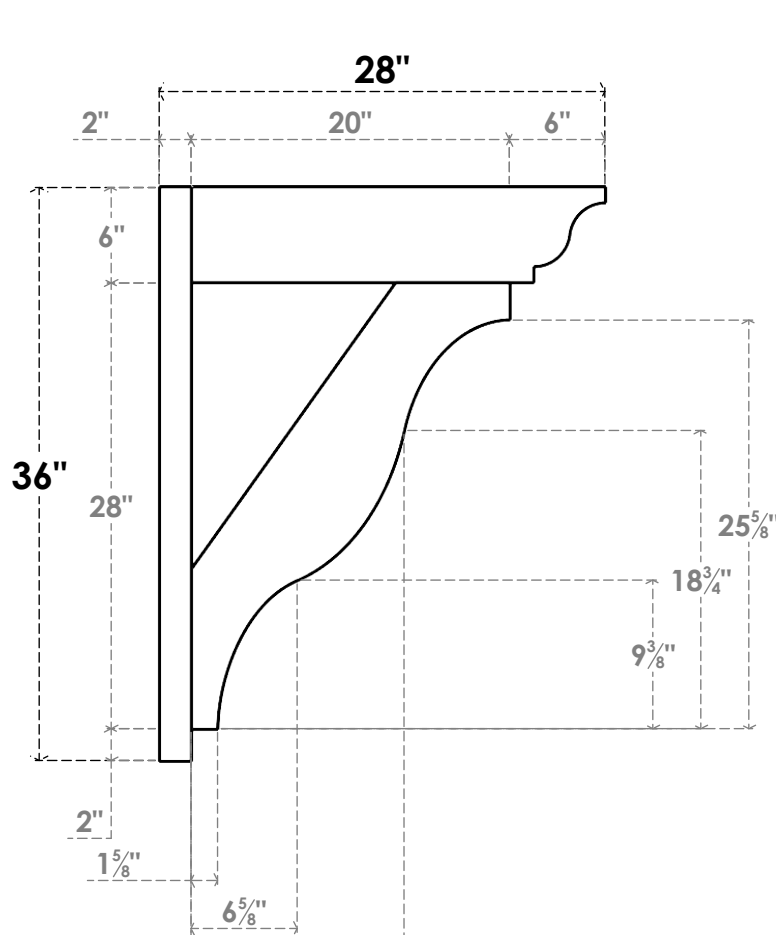

ITEM NUMBER: OUTUROC060X080X28000X36000X060X020X060FST04RCPR

6"W TOP X 8"W BACK X 28"D X 36"H X 6"T TOP X 2"T BACK TIMBERTHANE ROUGH CEDAR FUNSTON FAUX WOOD OPEN OUTLOOKER, TRADITIONAL TOP AND BLOCK BACK, 6"W CLOSED BRACE, PRIMED TAN

SIDE PROFILE

FRONT PROFILE

ISOMETRIC

EKENA MILLWORK
2300 WEST MAIN ST.
CLARKSVILLE, TX 75426
TOLL FREE: 866-607-0453
WWW.EKENAMILLWORK.COM

NOTES

1. INSTALLATION TO BE COMPLETED IN ACCORDANCE WITH MANUFACTURER'S SPECIFICATIONS.
2. DRAWING MAY NOT BE TO SCALE
3. THIS DRAWING IS INTENDED FOR DESIGN AND PLANNING PURPOSES ONLY.
4. ALL INFORMATION CONTAINED HEREIN WAS CURRENT AT THE TIME OF DEVELOPMENT BUT MUST BE REVIEWED AND APPROVED BY THE PRODUCT MANUFACTURER TO BE CONSIDERED ACCURATE.
5. TIMBERTHANE ARCHITECTURAL PRODUCTS ARE MADE FROM HIGH DENSITY URETHANE AND COME FACTORY PRIMED