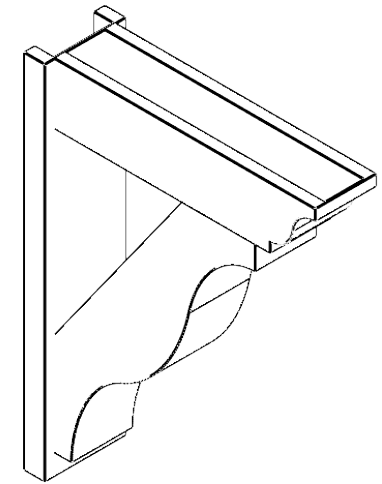

ITEM NUMBER: OUTUROC060X080X28000X36000X060X020X060FST04RCPR

6"W TOP X 8"W BACK X 28"D X 36"H X 6"T TOP X 2"T BACK TIMBERTHANE ROUGH CEDAR FUNSTON FAUX WOOD OPEN OUTLOOKER, TRADITIONAL TOP AND BLOCK BACK, 6"W CLOSED BRACE, PRIMED TAN

SIDE PROFILE

FRONT PROFILE

ISOMETRIC

EKENA MILLWORK
2300 WEST MAIN ST.
CLARKSVILLE, TX 75426
TOLL FREE: 866-607-0453
WWW.EKENAMILLWORK.COM

NOTES

1. INSTALLATION TO BE COMPLETED IN ACCORDANCE WITH MANUFACTURER'S SPECIFICATIONS.
2. DRAWING MAY NOT BE TO SCALE
3. THIS DRAWING IS INTENDED FOR DESIGN AND PLANNING PURPOSES ONLY.
4. ALL INFORMATION CONTAINED HEREIN WAS CURRENT AT THE TIME OF DEVELOPMENT BUT MUST BE REVIEWED AND APPROVED BY THE PRODUCT MANUFACTURER TO BE CONSIDERED ACCURATE.
5. TIMBERTHANE ARCHITECTURAL PRODUCTS ARE MADE FROM HIGH DENSITY URETHANE AND COME FACTORY PRIMED