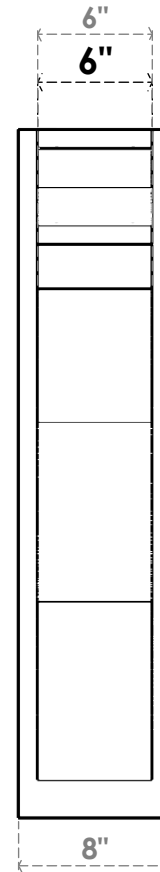

ITEM NUMBER: OUTUROC060X080X28000X36000X060X020X060FST04RCPR

6"W TOP X 8"W BACK X 28"D X 36"H X 6"T TOP X 2"T BACK TIMBERTHANE ROUGH CEDAR FUNSTON FAUX WOOD OPEN OUTLOOKER, TRADITIONAL TOP AND BLOCK BACK, 6"W CLOSED BRACE, PRIMED TAN

SIDE PROFILE

FRONT PROFILE

ISOMETRIC

EKENA MILLWORK
2300 WEST MAIN ST.
CLARKSVILLE, TX 75426
TOLL FREE: 866-607-0453
WWW.EKENAMILLWORK.COM

NOTES

1. INSTALLATION TO BE COMPLETED IN ACCORDANCE WITH MANUFACTURER'S SPECIFICATIONS.
2. DRAWING MAY NOT BE TO SCALE
3. THIS DRAWING IS INTENDED FOR DESIGN AND PLANNING PURPOSES ONLY.
4. ALL INFORMATION CONTAINED HEREIN WAS CURRENT AT THE TIME OF DEVELOPMENT BUT MUST BE REVIEWED AND APPROVED BY THE PRODUCT MANUFACTURER TO BE CONSIDERED ACCURATE.
5. TIMBERTHANE ARCHITECTURAL PRODUCTS ARE MADE FROM HIGH DENSITY URETHANE AND COME FACTORY PRIMED