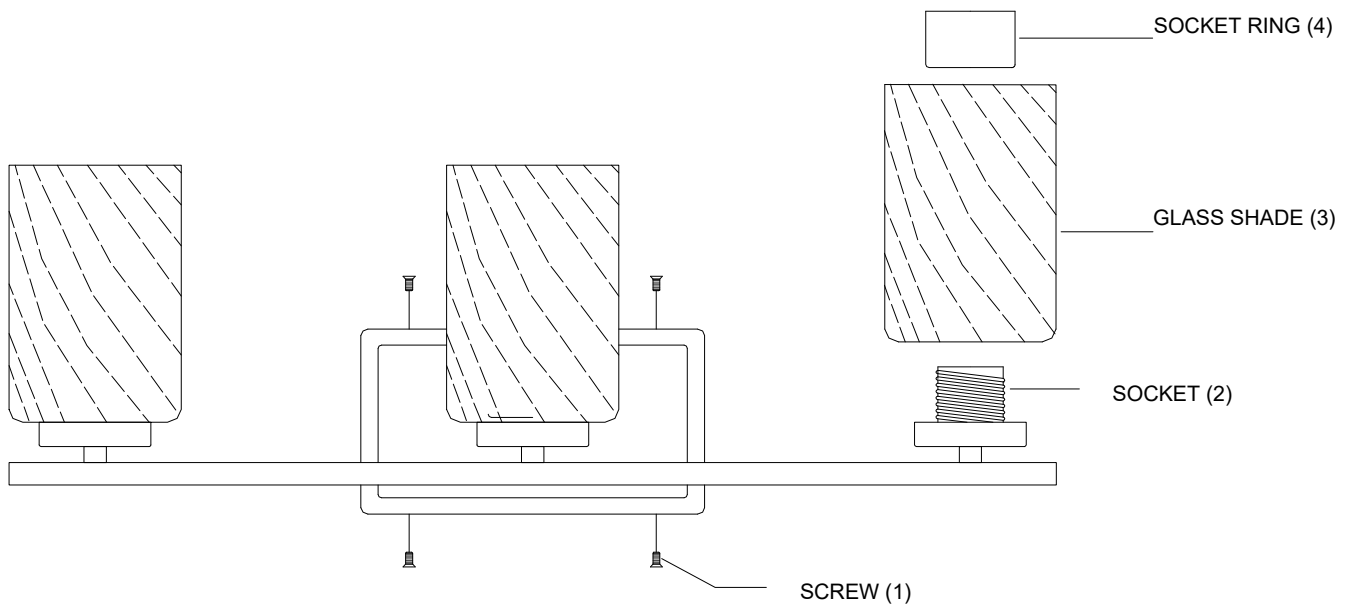

## L I T E T R E N D S

---

ITEM NO: M80037BN/CH/MBK/NB  
M80038BN/CH/MBK/NB  
M80039BN/CH/MBK/NB

## ASSEMBLY INSTRUCTIONS

1. Carefully unpack and identify all parts referring to illustration for parts identification.
2. Turn the power to the installation point OFF.
3. Install the glass shade (3) onto socket (2) and secure with socket ring (4).
4. Refer to the additional installation instructions included with the product for wiring and installation.
5. Install proper bulbs (not included) into each socket referring to the markings and/or labels on the fixture for maximum wattage.
6. Restore power to the installation point and retain this sheet for future reference.