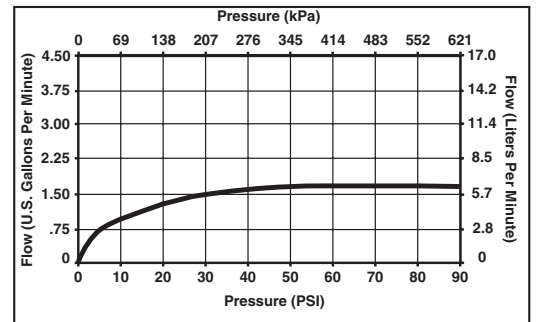

COMPLIES WITH:

- ASME A112.18.1 / CSA B1 25.1
- ASME A112.18.6
- Indicates compliance to ICC/ANSI A117.1
- Verified compliant with .25% weighted average Pb content regulations.