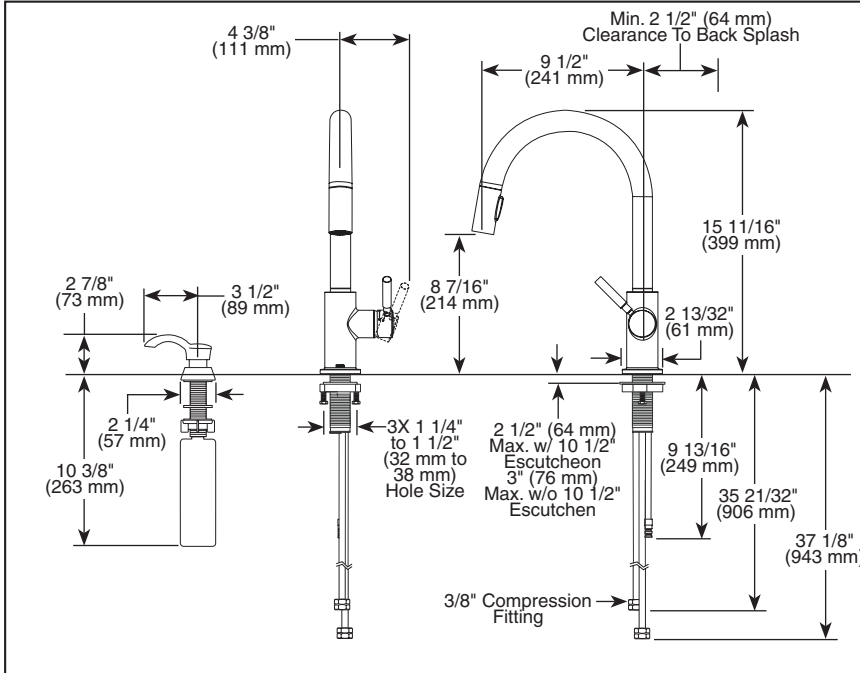

Submitted Model No.: _____

Specific Features: _____

KITCHEN FAUCETS

- Trinsic® Collection
- Single Handle Deck Mount
- 2-Function Pull-Down Sprayer
- 1, 2, 3, or 4 Hole Sink Applications
- Centermount or 8" (203 mm) Centers
- w/ 10 1/2" (267 mm) Escutcheon
- MagnaTite® Magnetic Docking

STANDARD SPECIFICATIONS:

- Single handle, 2-function pull-down kitchen faucets for exposed mounting on single or three hole sinks.
- 15 11/16" (399 mm) high, 9 1/2" (241 mm) long, spout swings 360°.
- Lever handle. Control mechanism is the full-motion valve cartridge.
- Touch-Clean® sprayhead.
- Quick connect hoses.
- Pull-down wand operates in an aerated or spray mode via ergonomic buttons.
- Red/blue indicator on handle button to indicate hot/cold temperature.
- MagnaTite® magnetic docking.
- Dual integral check valves in sprayer.
- Mounting wrench to assist in tightening mounting nut securely.
- Hose travels inside mounting shank so it will not interfere with deck edges.
- Keyed 10 1/2" (267 mm) escutcheon to help alignment and aid installation.
- Flow rate 1.8 gpm max.