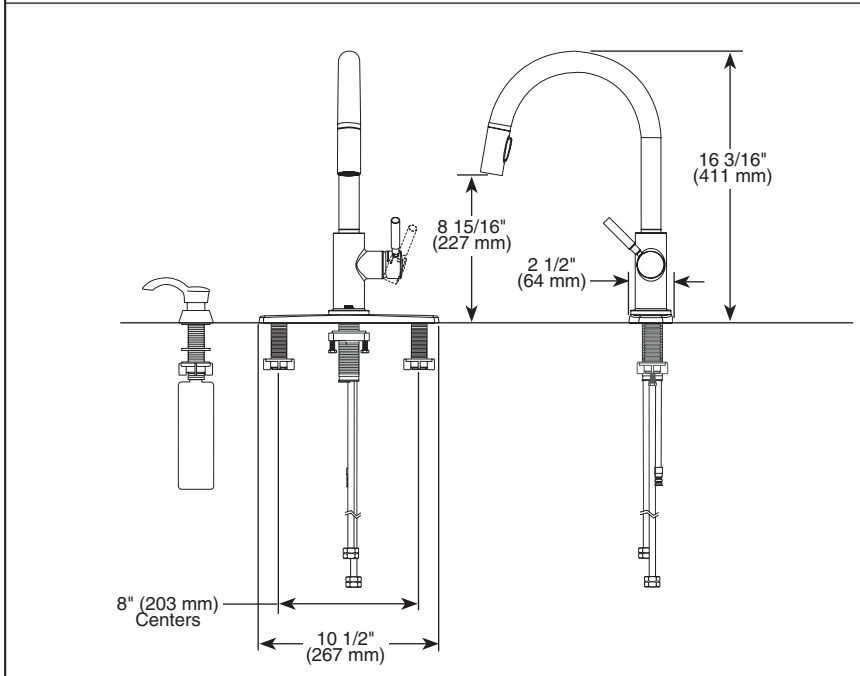

Submitted Model No.: _____

Specific Features: _____

KITCHEN FAUCETS

- Trinsic® Collection
- Single Handle Deck Mount
- 2-Function Pull-Down Sprayer
- 1, 2, 3, or 4 Hole Sink Applications
- Centermount or 8" (203 mm) Centers
- w/ 10 1/2" (267 mm) Escutcheon
- MagnaTite® Magnetic Docking

STANDARD SPECIFICATIONS:

- Single handle, 2-function pull-down kitchen faucets for exposed mounting on single or three hole sinks.
- 15 11/16" (399 mm) high, 9 1/2" (241 mm) long, spout swings 360°.
- Lever handle. Control mechanism is the full-motion valve cartridge.
- Touch-Clean® sprayhead.
- Quick connect hoses.
- Pull-down wand operates in an aerated or spray mode via ergonomic buttons.
- Red/blue indicator on handle button to indicate hot/cold temperature.
- MagnaTite® magnetic docking.
- Dual integral check valves in sprayer.
- Mounting wrench to assist in tightening mounting nut securely.
- Hose travels inside mounting shank so it will not interfere with deck edges.
- Keyed 10 1/2" (267 mm) escutcheon to help alignment and aid installation.
- Flow rate 1.8 gpm max.