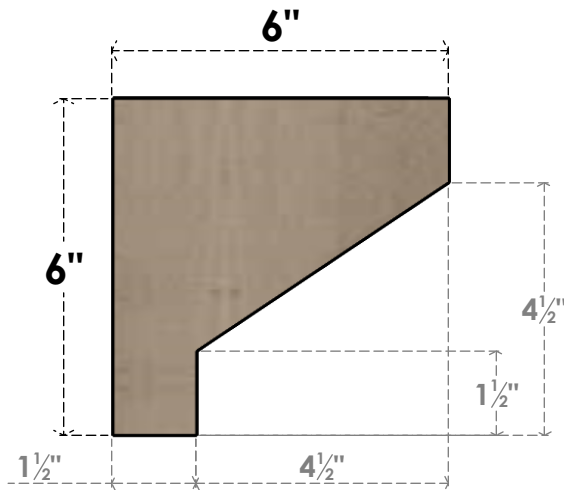

ITEM NUMBER: CORU06X06X06CLERCPR

6"W X 6"D X 6"H SERIES 1 WIDE CLEMMONS ROUGH CEDAR TIMBERTHANE
FAUX WOOD CORBEL, PRIMED

SIDE PROFILE

FRONT PROFILE

ISOMETRIC

EKENA MILLWORK
2300 WEST MAIN ST.
CLARKSVILLE, TX 75426
TOLL FREE: 866-607-0453
WWW.EKENAMILLWORK.COM

NOTES

1. INSTALLATION TO BE COMPLETED IN ACCORDANCE WITH MANUFACTURER'S SPECIFICATIONS.
2. DRAWING MAY NOT BE TO SCALE
3. THIS DRAWING IS INTENDED FOR DESIGN AND PLANNING PURPOSES ONLY.
4. ALL INFORMATION CONTAINED HEREIN WAS CURRENT AT THE TIME OF DEVELOPMENT BUT MUST BE REVIEWED AND APPROVED BY THE PRODUCT MANUFACTURER TO BE CONSIDERED ACCURATE.
5. TIMBERTHANE ARCHITECTURAL PRODUCTS ARE MADE FROM HIGH DENSITY URETHANE AND COME FACTORY PRIMED