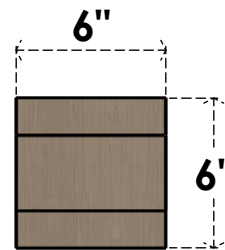

ITEM NUMBER: CORU06X06X06CLERCPR

6"W X 6"D X 6"H SERIES 1 WIDE CLEMMONS ROUGH CEDAR TIMBERTHANE
FAUX WOOD CORBEL, PRIMED

SIDE PROFILE

FRONT PROFILE

ISOMETRIC

EKENA MILLWORK
2300 WEST MAIN ST.
CLARKSVILLE, TX 75426
TOLL FREE: 866-607-0453
WWW.EKENAMILLWORK.COM