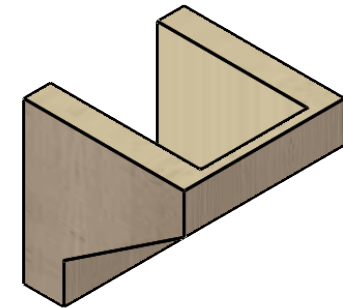

ITEM NUMBER: CORU06X06X06CLERCPR

6"W X 6"D X 6"H SERIES 1 WIDE CLEMMONS ROUGH CEDAR TIMBERTHANE
FAUX WOOD CORBEL, PRIMED

SIDE PROFILE

FRONT PROFILE

ISOMETRIC

EKENA MILLWORK
2300 WEST MAIN ST.
CLARKSVILLE, TX 75426
TOLL FREE: 866-607-0453
WWW.EKENAMILLWORK.COM