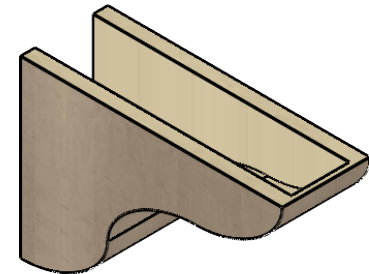

ITEM NUMBER: CORU06X18X12CARRCPR

6"W X 18"D X 12"H SERIES 3 CLASSIC CARMEL ROUGH CEDAR TIMBERTHANE
FAUX WOOD CORBEL, PRIMED

SIDE PROFILE

FRONT PROFILE

ISOMETRIC

EKENA MILLWORK
2300 WEST MAIN ST.
CLARKSVILLE, TX 75426
TOLL FREE: 866-607-0453
WWW.EKENAMILLWORK.COM