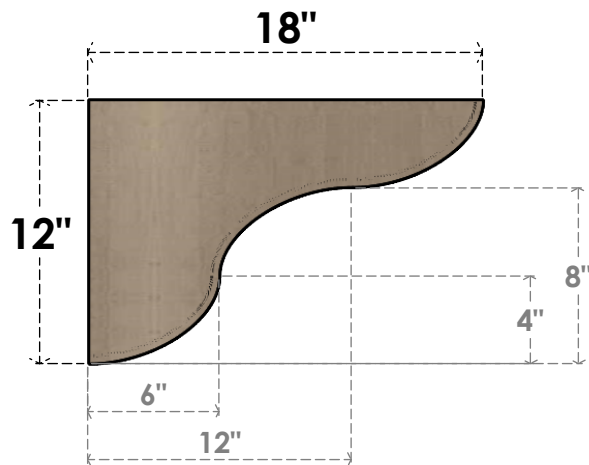

ITEM NUMBER: CORU06X18X12CARRCPR

6"W X 18"D X 12"H SERIES 3 CLASSIC CARMEL ROUGH CEDAR TIMBERTHANE
FAUX WOOD CORBEL, PRIMED

SIDE PROFILE

FRONT PROFILE

ISOMETRIC

EKENA MILLWORK
2300 WEST MAIN ST.
CLARKSVILLE, TX 75426
TOLL FREE: 866-607-0453
WWW.EKENAMILLWORK.COM

NOTES

1. INSTALLATION TO BE COMPLETED IN ACCORDANCE WITH MANUFACTURER'S SPECIFICATIONS.
2. DRAWING MAY NOT BE TO SCALE
3. THIS DRAWING IS INTENDED FOR DESIGN AND PLANNING PURPOSES ONLY.
4. ALL INFORMATION CONTAINED HEREIN WAS CURRENT AT THE TIME OF DEVELOPMENT BUT MUST BE REVIEWED AND APPROVED BY THE PRODUCT MANUFACTURER TO BE CONSIDERED ACCURATE.
5. TIMBERTHANE ARCHITECTURAL PRODUCTS ARE MADE FROM HIGH DENSITY URETHANE AND COME FACTORY PRIMED