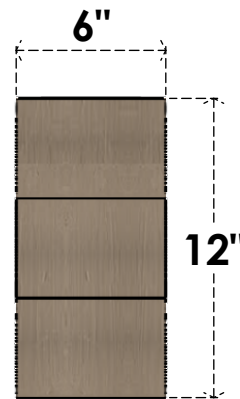

ITEM NUMBER: CORU06X18X12CARRCPR

6"W X 18"D X 12"H SERIES 3 CLASSIC CARMEL ROUGH CEDAR TIMBERTHANE
FAUX WOOD CORBEL, PRIMED

SIDE PROFILE

FRONT PROFILE

ISOMETRIC

EKENA MILLWORK
2300 WEST MAIN ST.
CLARKSVILLE, TX 75426
TOLL FREE: 866-607-0453
WWW.EKENAMILLWORK.COM