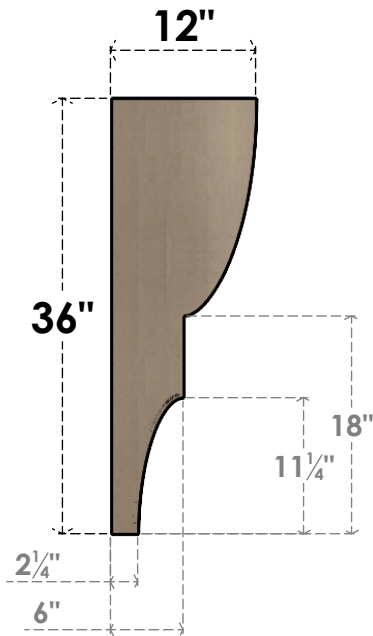

ITEM NUMBER: CORU06X12X36RIDRCPR

6"W X 12"D X 36"H SERIES 2 THIN RIDGEWOOD ROUGH CEDAR TIMBERTHANE
FAUX WOOD CORBEL, PRIMED

SIDE PROFILE

FRONT PROFILE

ISOMETRIC

EKENA MILLWORK
2300 WEST MAIN ST.
CLARKSVILLE, TX 75426
TOLL FREE: 866-607-0453
WWW.EKENAMILLWORK.COM

NOTES

1. INSTALLATION TO BE COMPLETED IN ACCORDANCE WITH MANUFACTURER'S SPECIFICATIONS.
2. DRAWING MAY NOT BE TO SCALE
3. THIS DRAWING IS INTENDED FOR DESIGN AND PLANNING PURPOSES ONLY.
4. ALL INFORMATION CONTAINED HEREIN WAS CURRENT AT THE TIME OF DEVELOPMENT BUT MUST BE REVIEWED AND APPROVED BY THE PRODUCT MANUFACTURER TO BE CONSIDERED ACCURATE.
5. TIMBERTHANE ARCHITECTURAL PRODUCTS ARE MADE FROM HIGH DENSITY URETHANE AND COME FACTORY PRIMED