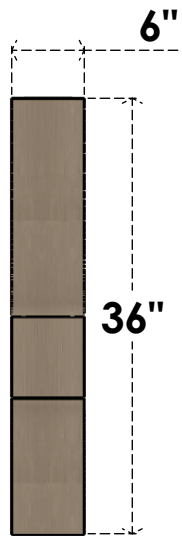

ITEM NUMBER: CORU06X12X36RIDRCPR

6"W X 12"D X 36"H SERIES 2 THIN RIDGEWOOD ROUGH CEDAR TIMBERTHANE
FAUX WOOD CORBEL, PRIMED

SIDE PROFILE

FRONT PROFILE

ISOMETRIC

EKENA MILLWORK
2300 WEST MAIN ST.
CLARKSVILLE, TX 75426
TOLL FREE: 866-607-0453
WWW.EKENAMILLWORK.COM

NOTES

1. INSTALLATION TO BE COMPLETED IN ACCORDANCE WITH MANUFACTURER'S SPECIFICATIONS.
2. DRAWING MAY NOT BE TO SCALE
3. THIS DRAWING IS INTENDED FOR DESIGN AND PLANNING PURPOSES ONLY.
4. ALL INFORMATION CONTAINED HEREIN WAS CURRENT AT THE TIME OF DEVELOPMENT BUT MUST BE REVIEWED AND APPROVED BY THE PRODUCT MANUFACTURER TO BE CONSIDERED ACCURATE.
5. TIMBERTHANE ARCHITECTURAL PRODUCTS ARE MADE FROM HIGH DENSITY URETHANE AND COME FACTORY PRIMED