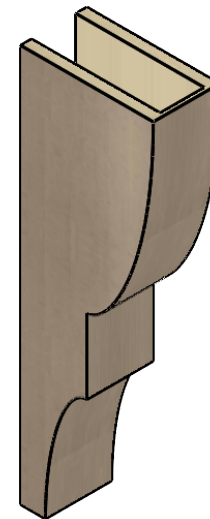

ITEM NUMBER: CORU06X12X36RIDRCPR

6"W X 12"D X 36"H SERIES 2 THIN RIDGEWOOD ROUGH CEDAR TIMBERTHANE
FAUX WOOD CORBEL, PRIMED

SIDE PROFILE

FRONT PROFILE

ISOMETRIC

EKENA MILLWORK
2300 WEST MAIN ST.
CLARKSVILLE, TX 75426
TOLL FREE: 866-607-0453
WWW.EKENAMILLWORK.COM

NOTES

1. INSTALLATION TO BE COMPLETED IN ACCORDANCE WITH MANUFACTURER'S SPECIFICATIONS.
2. DRAWING MAY NOT BE TO SCALE
3. THIS DRAWING IS INTENDED FOR DESIGN AND PLANNING PURPOSES ONLY.
4. ALL INFORMATION CONTAINED HEREIN WAS CURRENT AT THE TIME OF DEVELOPMENT BUT MUST BE REVIEWED AND APPROVED BY THE PRODUCT MANUFACTURER TO BE CONSIDERED ACCURATE.
5. TIMBERTHANE ARCHITECTURAL PRODUCTS ARE MADE FROM HIGH DENSITY URETHANE AND COME FACTORY PRIMED