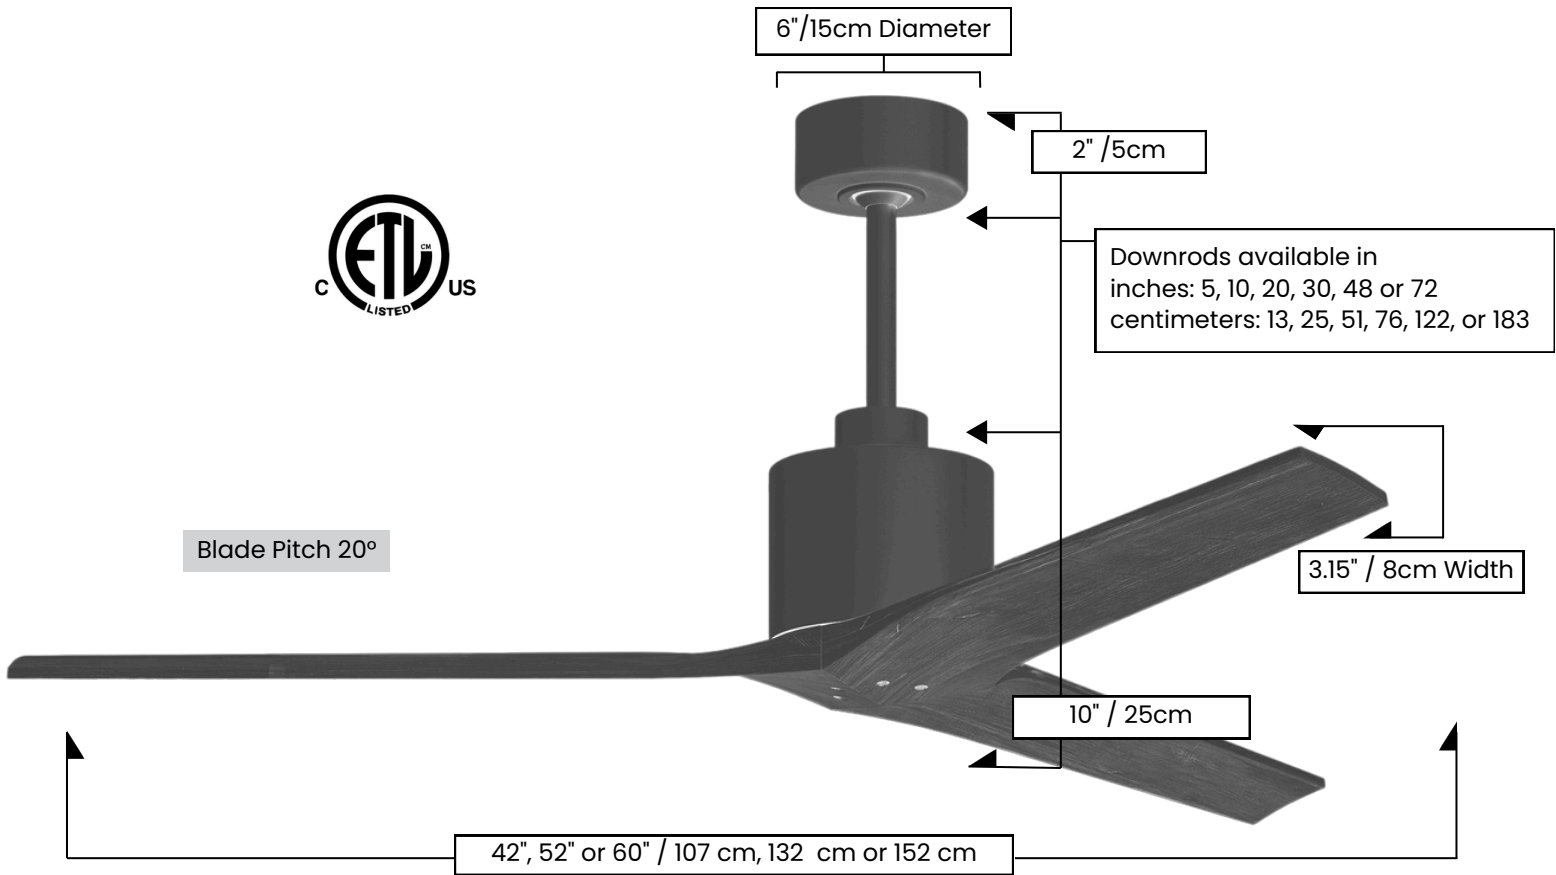

TECHNICAL SPECS

Fan Diameter	inches: 42, 52 or 60 centimeters: 107, 132 or 152
Blade Material	CNC Cut Solid Wood
Overall Drop	12 inches / 30 cm + downrod length
Fan Weight	18 lbs
Downrods Lengths Field cuttable. Non-threaded	inches: 5, 10, 20, 30, 48, 72 centimeters: 13, 25, 51, 76, 122, 183
Downrod Diameter	1 inch
Voltage	110 (Contact us for 220 conversion)
Motor Type	DC
Environment	Damp locations for all finishes. Neither coastal, saltwater nor chlorine compatible
Ambience	Silent
Safety Certification	ETL / CETL
Warranty	Limited Lifetime

NEW JAN 21, 2020 DOE MOTOR EFFICIENCY DATA

Fan Diameter	42 inch / 107cm	52 inch / 132cm	60 inch / 152cm
RPM (Low / High)	49 / 216	50 / 146	50 / 115
CFM (Low / High)	1077 / 4864	1774 / 5504	2504 / 5882
Watts (High)	31.68	31.60	34.35
CFM/Watt (High)	84	88	83
Blade Pitch	45°	45°	45°

STANDARD EQUIPMENT

One downrod of 10 inches / 25 cm

Vaulted ceiling canopy for up to 30°

Black 6-speed
RF remote
control with
reverse

White wireless
Decora-style,
6-speed, wall
control with
reverse

ACCESSORY

60° cathedral ceiling canopy

NOTE: Only compatible with included controllers.

MOLLYWOOD

TECHNICAL SPECIFICATIONS

CEILING PITCH TABLE	
0/12	0 degrees
1/12	4.76 degrees
2/12	9.46 degrees
3/12	14.04 degrees
4/12	18.43 degrees
5/12	22.62 degrees
6/12	26.57 degrees
7/12	30.26 degrees
8/12	33.69 degrees
9/12	36.87 degrees
10/12	39.81 degrees
11/12	42.51 degrees