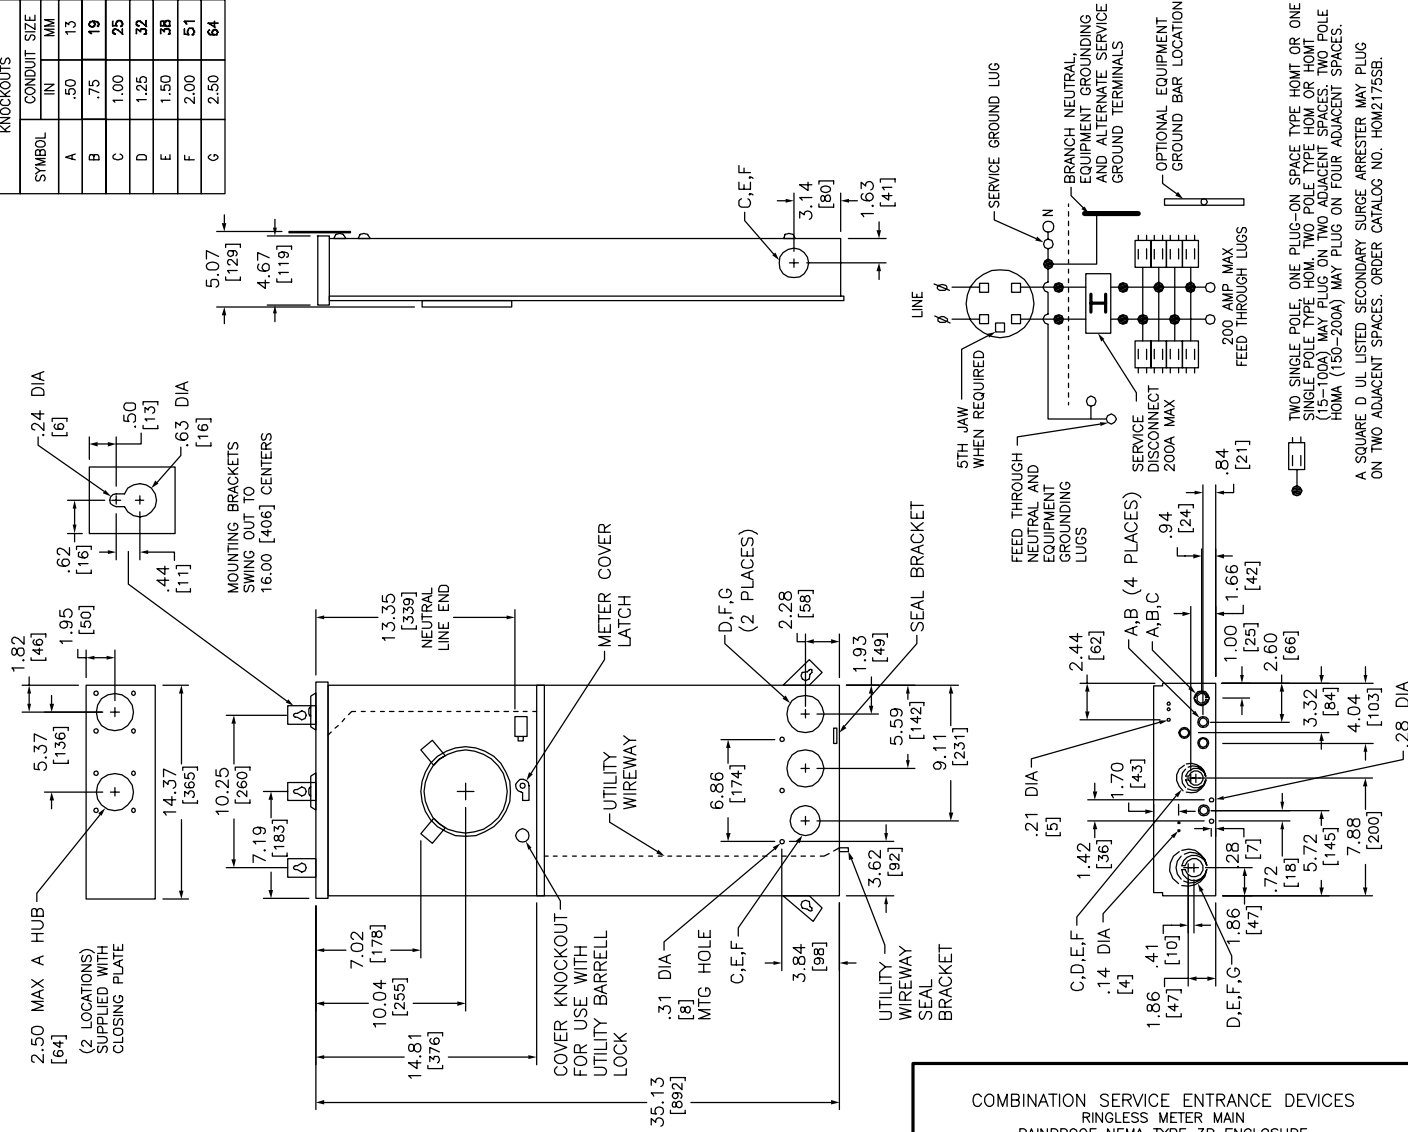

KNOCKOUTS		
SYMBOL	CONDUIT SIZE	MM
A	.50	13
B	.75	19
C	1.00	25
D	1.25	32
E	1.50	38
F	2.00	51
G	2.50	64

NOTES:
FINISH - GRAY BAKED ENAMEL POWDER COAT PAINT OVER CLEANED GALVANNEAL STEEL.
MAXIMUM SYSTEM VOLTAGE: 207/240VAC; 1 Ø 3W, 50-60HZ
208/240VAC; 1 Ø 3W, 50-60HZ
UL LISTED, A FILE E-624 (OL M)
SUITABLE ONLY FOR USE AS SERVICE EQUIPMENT SUITABLE FOR UNDERGROUND/OVERHEAD SERVICE.

DUAL DIMENSIONS: INCHES MILLIMETERS

COMBINATION SERVICE ENTRANCE DEVICES
RINGLESS METER MAIN
RAINFROOF NEMA TYPE 3R ENCLOSURE
SURFACE ONLY

DWG# 1994
NO.