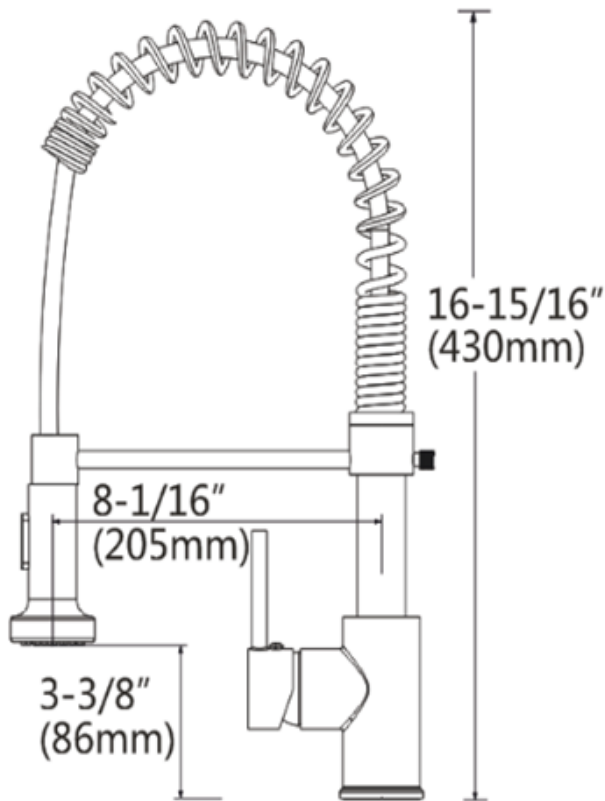

# Pre-Rinse Sprayer Kitchen Faucet

10031

### TECHNICAL DATA

- 1 or 3-hole mount
- Ceramic Cartridge
- Chrome Finish
- 1.8 GPM
- Solid Brass Construction
- Quick Connect Sprayer Connection
- 2 Sprayer Functions

**ALL DIMENSIONS SHOWN ARE NOMINAL**