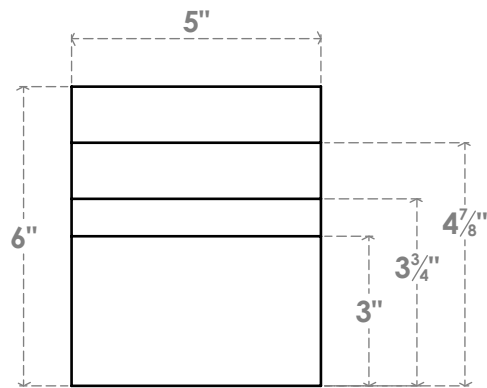

RFTP05X06X30MON

5"W X 6"H X 30"L MONTEREY ARCHITECTURAL GRADE PVC RAFTER TAIL

SIDE PROFILE

FRONT PROFILE

ISOMETRIC

EKENA MILLWORK
 2300 WEST MAIN ST.
 CLARKSVILLE, TX 75426
 TOLL FREE: 866-607-0453
 WWW.EKENAMILLWORK.COM