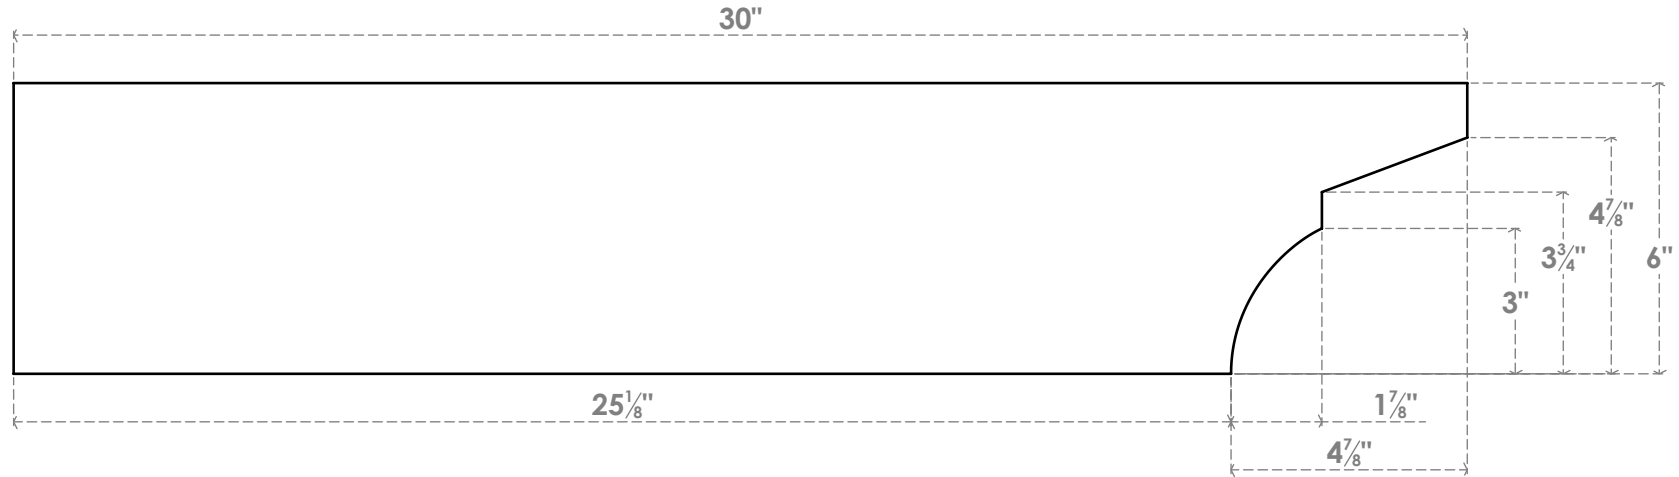

RFTP05X06X30MON

5"W X 6"H X 30"L MONTEREY ARCHITECTURAL GRADE PVC RAFTER TAIL

SIDE PROFILE

FRONT PROFILE

ISOMETRIC

EKENA MILLWORK
 2300 WEST MAIN ST.
 CLARKSVILLE, TX 75426
 TOLL FREE: 866-607-0453
 WWW.EKENAMILLWORK.COM