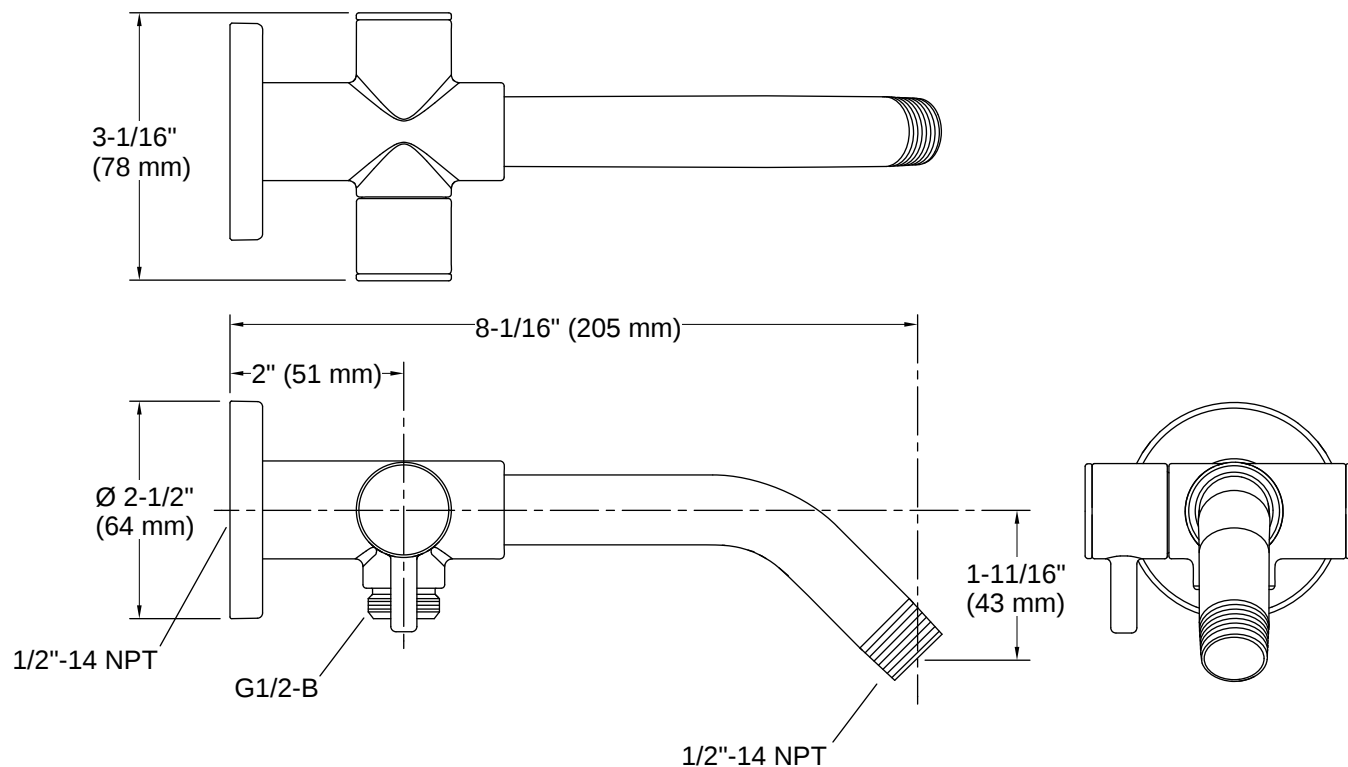

Installation

- Wall-mount

Installation Notes

Install this product according to the installation instructions.