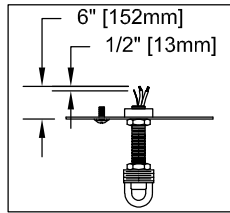

CAUTION - All glass is fragile, use care when handling Glass component(s) and or Lamp(s).

CANOPY MOUNTING & WIRE CONNECTION ASSEMBLY STEPS:

1. D,E → A
2. B,A → C
3. N,Q,H → D
4. Q → H (TO LOCK) (À VERROUILLER) (APRETAR)
5. F → M
6. L → M
7. J,K → L
8. L → H
9. F → L,K,J,H,D
10. F → G
11. J,K → H