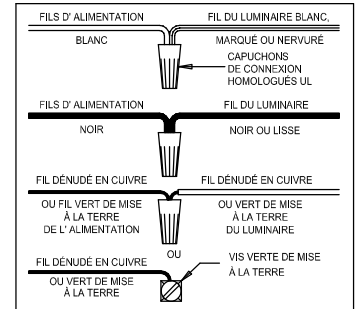

Instructions d'Assemblage et Installation

MISE EN GARDE: Lire les instructions avec soin et couper le courant au disjoncteur central avant de commencer l'installation.

*****

AVERTISSEMENT - S'il y a d'autres mécanismes régulateurs qui s'emploient avec ce dispositif, suivre soigneusement les instructions pour satisfaire aux exigences NEC. Si vous avez des questions, consulter un électricien qualifié.

AVERTISSEMENT - Ce produit contient des composants chimiques qui selon L'état de Californie provoquent un cancer, des infirmités de naissance et (ou) du mal au système reproductif. Il faut laver les mains soigneusement après avoir installé, manipulé, nettoyé, ou autrement touché ce produit.

MISE EN GARDE - Le verre est toujours fragile; maniez le(s) composant(s) et/ou l' (les) ampoule(s) avec prudence.

*****