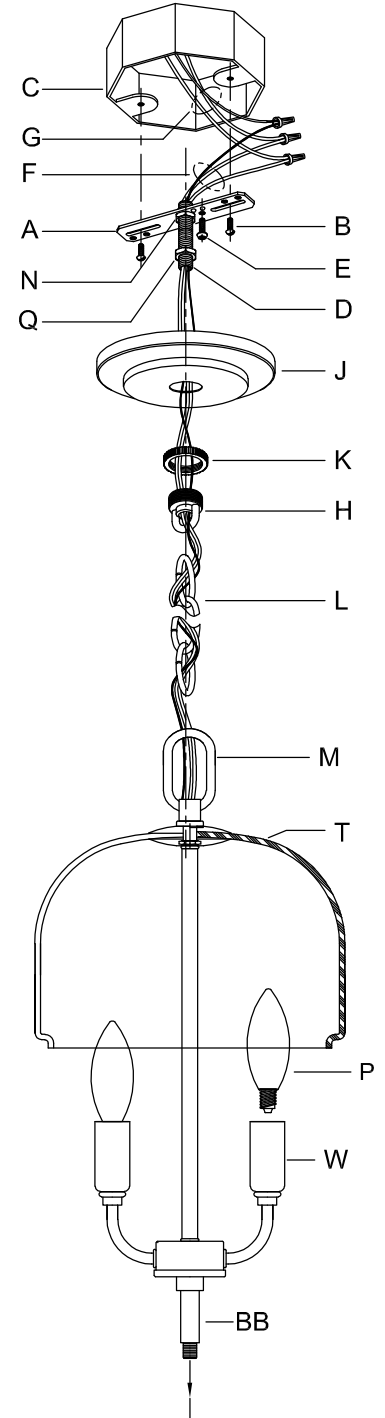

CAUTION: Read instructions carefully and turn electricity off at main circuit breaker panel before beginning installation.

500156

WARNING - If any Special Control Devices are used with this Fixture, Follow the Instructions Carefully to assure full compliance with N.E.C. requirements. If there are any questions, contact a Qualified Electrical Contractor.

CAUTION - All glass is fragile, use care when handling Glass component(s) and or Lamp(s).

CANOPY MOUNTING & WIRE CONNECTION ASSEMBLY STEPS:

1. D,E → A
2. B,A → C
3. N,Q,H → D
4. Q → H (TO LOCK) (À VERROUILLER) (APRETAR)
5. F → M
6. L → M
7. J,K → L
8. L → H
9. F → L,K,J,H,D
10. F → G
11. J,K → H

ADJUST HEIGHT WITH "D"
N → A (TO LOCK)
RÉGLEZ LA HAUTEUR AVEC "D"
N → A (À VERROUILLER)
AJUSTA LA ALTURA CON "D"
N → A (APRETAR)

FIXTURE ASSEMBLY STEPS:

1. P → W
2. U,X,Y,Z → BB
3. AA → BB

B, C, G & P
(NOT FURNISHED)
(NO INCLUIDA)
(NON FOURNIE)