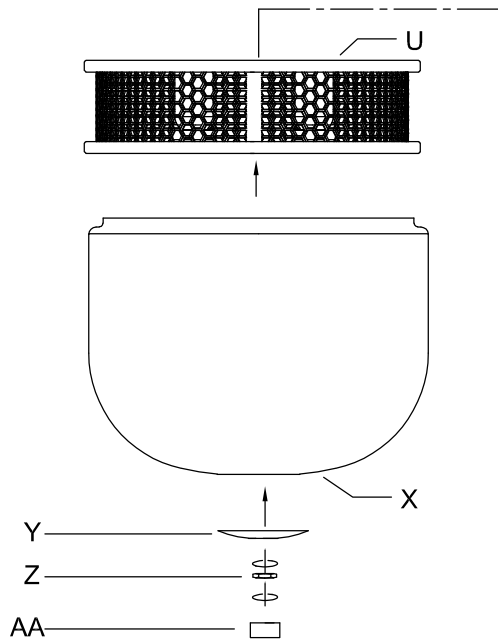

CAUTION - All glass is fragile, use care when handling Glass component(s) and or Lamp(s).

CANOPY MOUNTING & WIRE CONNECTION ASSEMBLY STEPS:

1. D,E → A
2. B,A → C
3. N,Q,H → D
4. Q → H (TO LOCK) (À VERROUILLER) (APRETAR)
5. F → M
6. L → M
7. J,K → L
8. L → H
9. F → L,K,J,H,D
10. F → G
11. J,K → H

ADJUST HEIGHT WITH "D"
N → A (TO LOCK)
RÉGLEZ LA HAUTEUR AVEC "D"
N → A (À VERROUILLER)
AJUSTA LA ALTURA CON "D"
N → A (APRETAR)

FIXTURE ASSEMBLY STEPS:

1. P → W
2. U,X,Y,Z → BB
3. AA → BB

B, C, G & P
(NOT FURNISHED)
(NO INCLUIDA)
(NON FOURNIE)