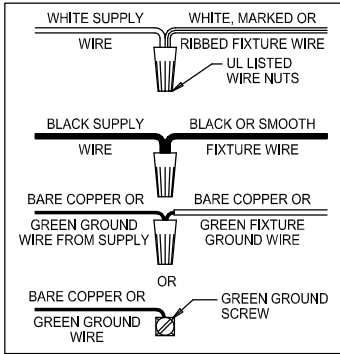

CAUTION: Read instructions carefully and turn electricity off at main circuit breaker panel before beginning installation.

500156

WARNING - If any Special Control Devices are used with this Fixture, Follow the Instructions Carefully to assure full compliance with N.E.C. requirements. If there are any questions, contact a Qualified Electrical Contractor.

CAUTION - All glass is fragile, use care when handling Glass component(s) and or Lamp(s).

CANOPY MOUNTING & WIRE CONNECTION ASSEMBLY STEPS:

1. D,E → A
2. B,A → C
3. N,Q,H → D
4. Q → H (TO LOCK) (À VERROUILLER) (APRETAR)
5. F → M
6. L → M
7. J,K → L
8. L → H
9. F → L,K,J,H,D
10. F → G
11. J,K → H