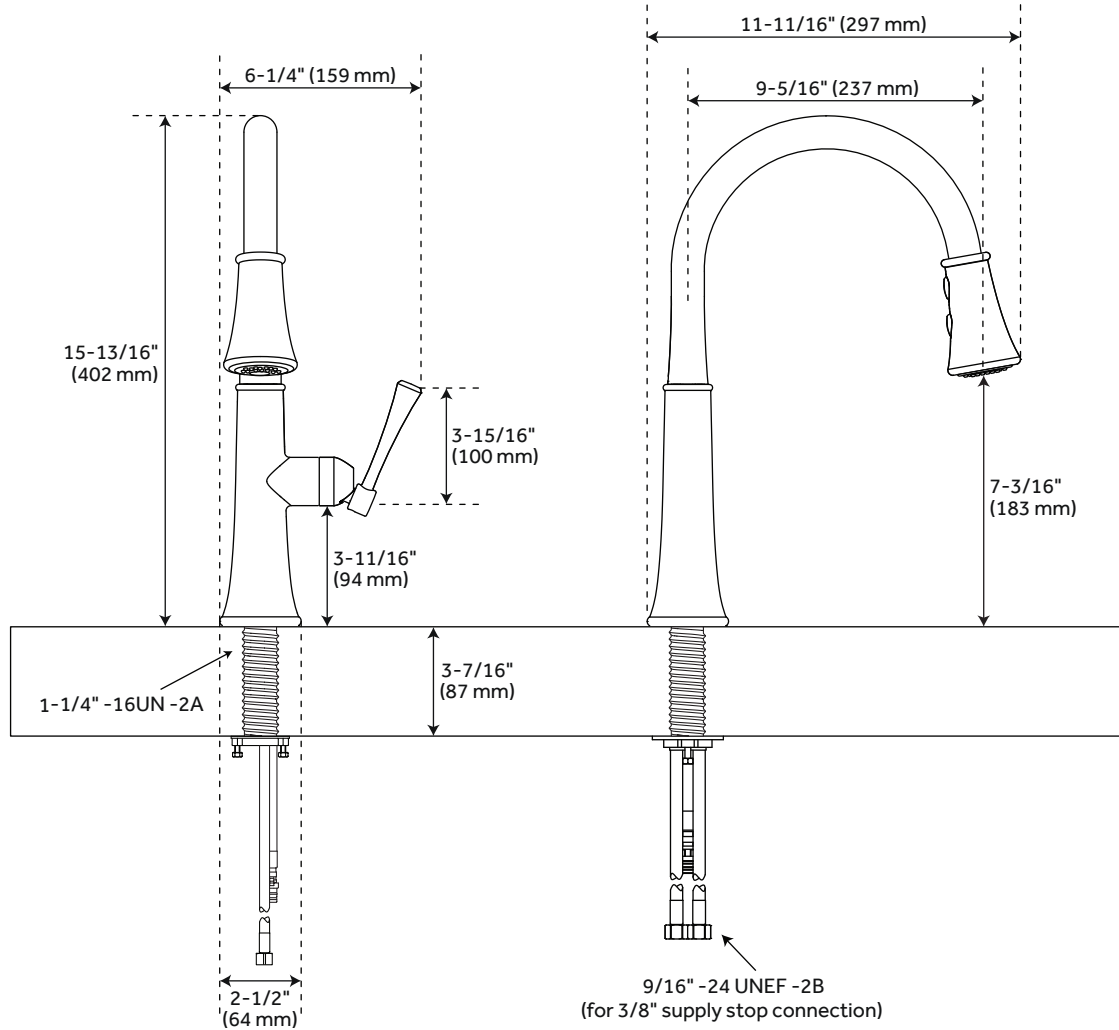

PERDITA

SINGLE-HOLE PULL-DOWN KITCHEN FAUCET

SKU: 948400

FEATURES

- Installation Type: Single-Hole
- Faucet Holes: 1
- Material: Brass
- Faucet Centers: Single-Hole
- Handle Type: Lever
- Design: Traditional
- Faucet Material: Brass
- Swivel Spout: Yes
- Ceramic Disc Cartridges: Yes
- Non-Kink Nylon Hose
- 3-Function Sprayer:
 - Stream, Full Spray and Pause

CONTENTS

FAUCET PAGE 2

REVISED 03/31/2021

PERDITA

SINGLE-HOLE PULL-DOWN KITCHEN FAUCET

SKU: 948400

FEATURES

- Length: 6-1/4"
- Width: 11-11/16"
- Height: 15-13/16"
- Height to Spout: 7-3/16"
- Spout Reach: 9-5/16"
- Base Plate Diameter: 2-1/2"
- Handle Length: 3-15/16"
- Height to Bottom of Handle: 3-11/16"
- Maximum Flow Rate:
1.8 gpm (6.8L/min) Max @ 60 psi

All dimensions and specifications are nominal and may vary. Use actual products for accuracy in critical situations.

PAGE 2
Code: SHXCPD101